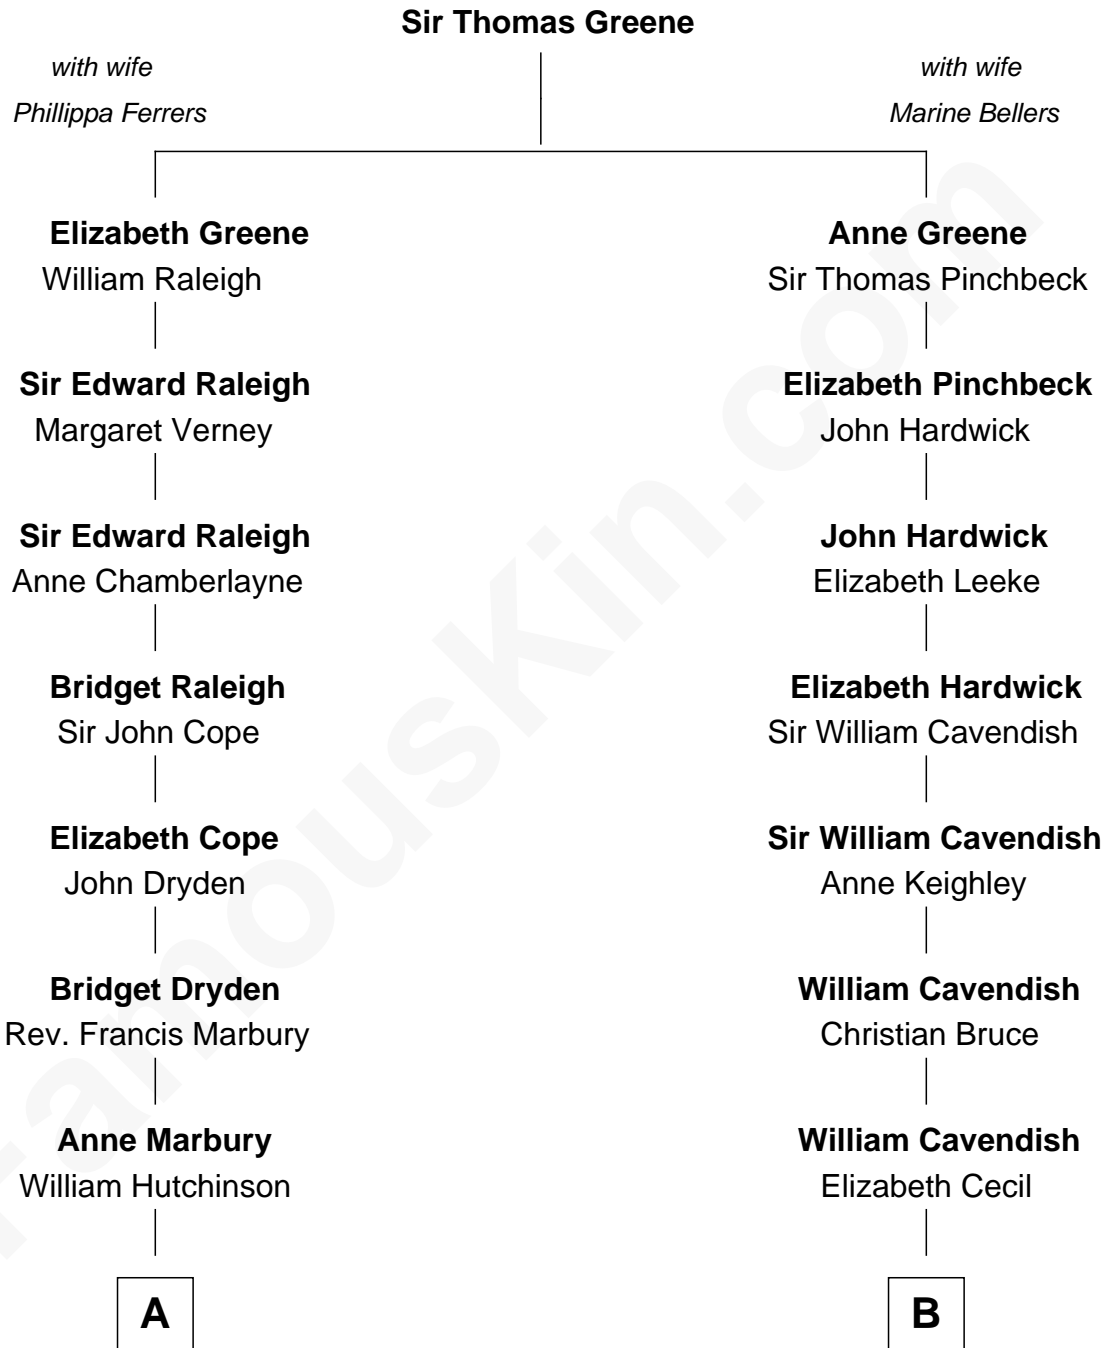

FamousKin.com
Relationship Chart of
George H. W. Bush
41st U.S. President

16th cousin 2 times removed of
Queen Elizabeth II
Queen of the United Kingdom

C

—
Prescott Sheldon Bush

Dorothy Wear Walker

—
George H. W. Bush

41st U.S. President

FamousKin.com