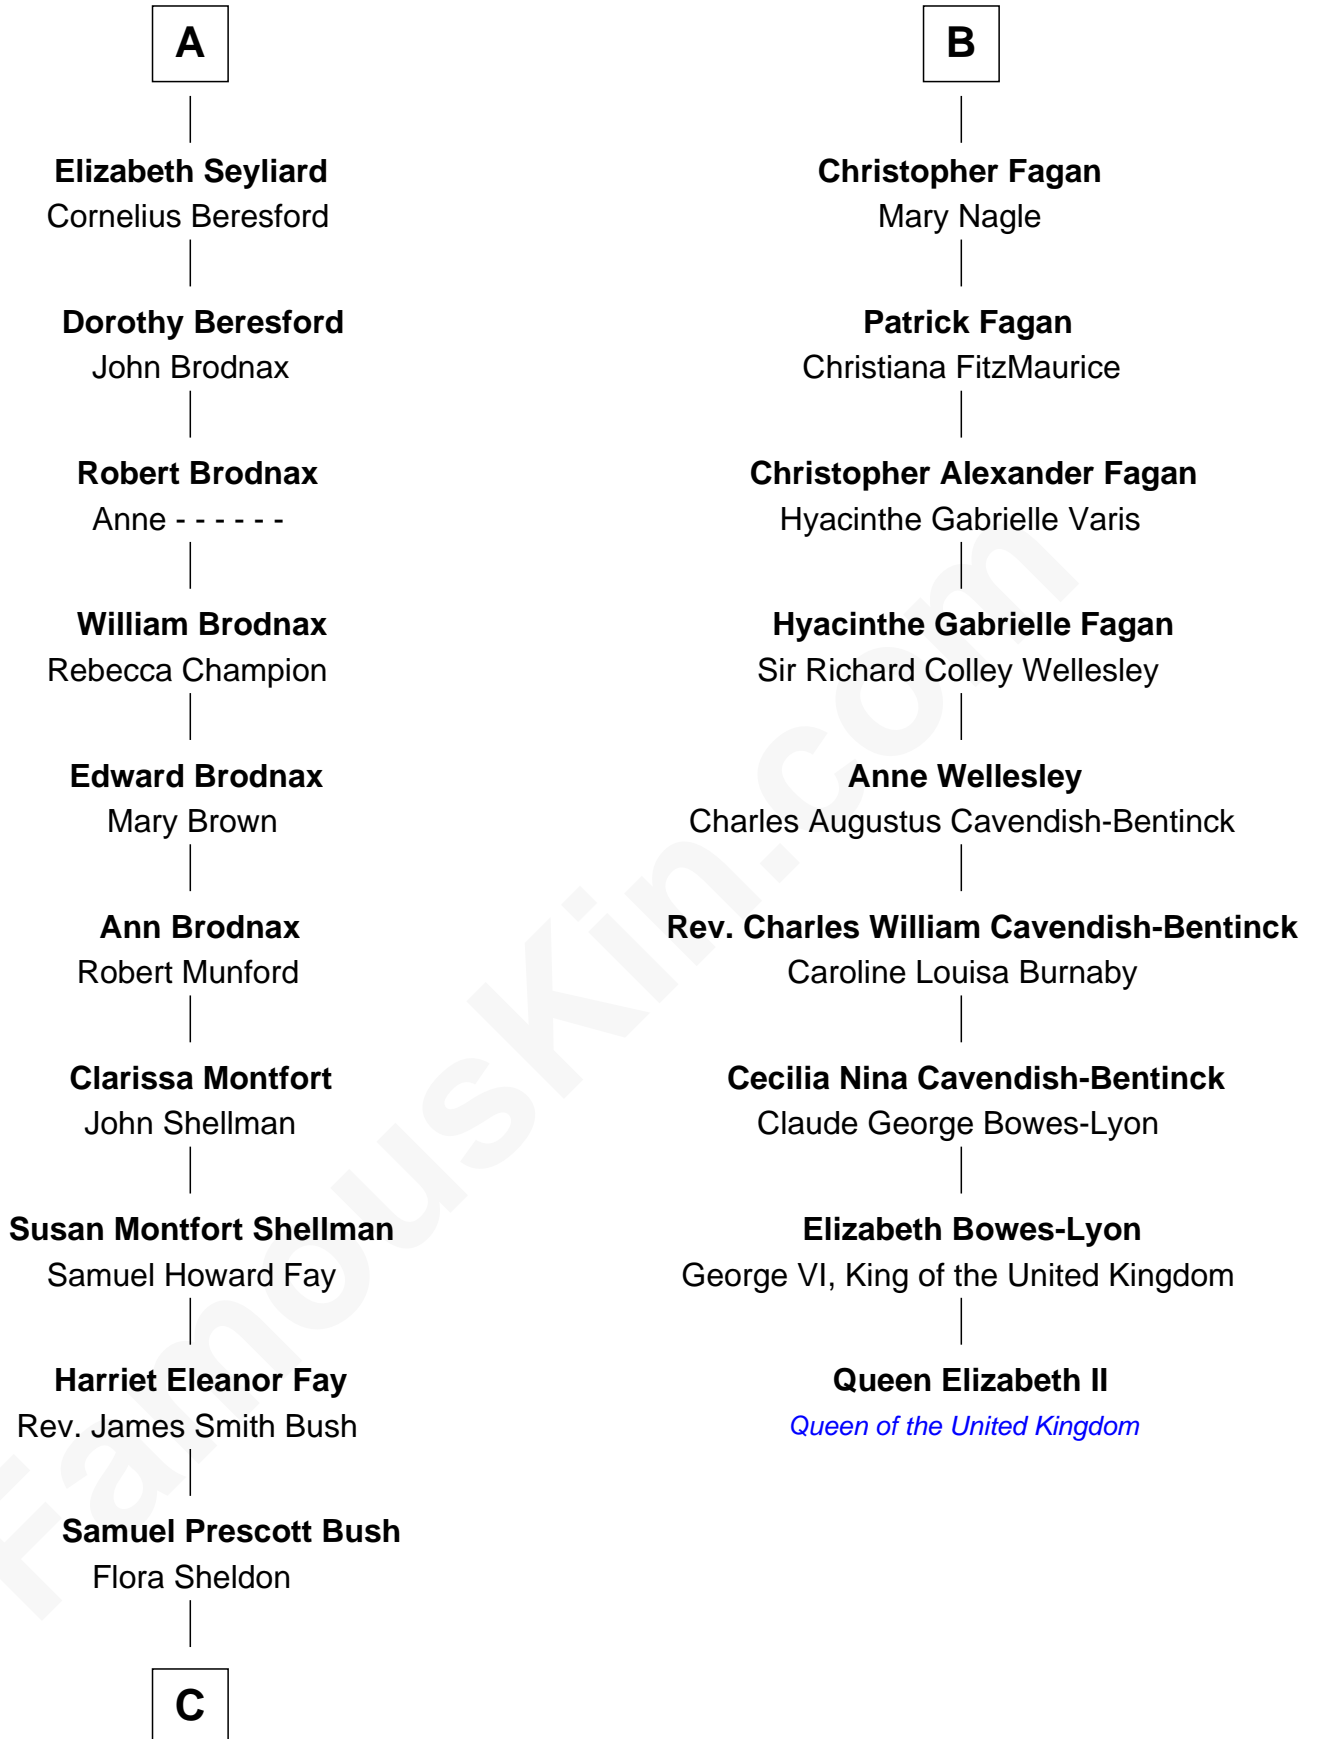

FamousKin.com
Relationship Chart of
George H. W. Bush
41st U.S. President

15th cousin 3 times removed of
Queen Elizabeth II
Queen of the United Kingdom

C

Prescott Sheldon Bush

Dorothy Wear Walker

George H. W. Bush

41st U.S. President

FamousKin.com