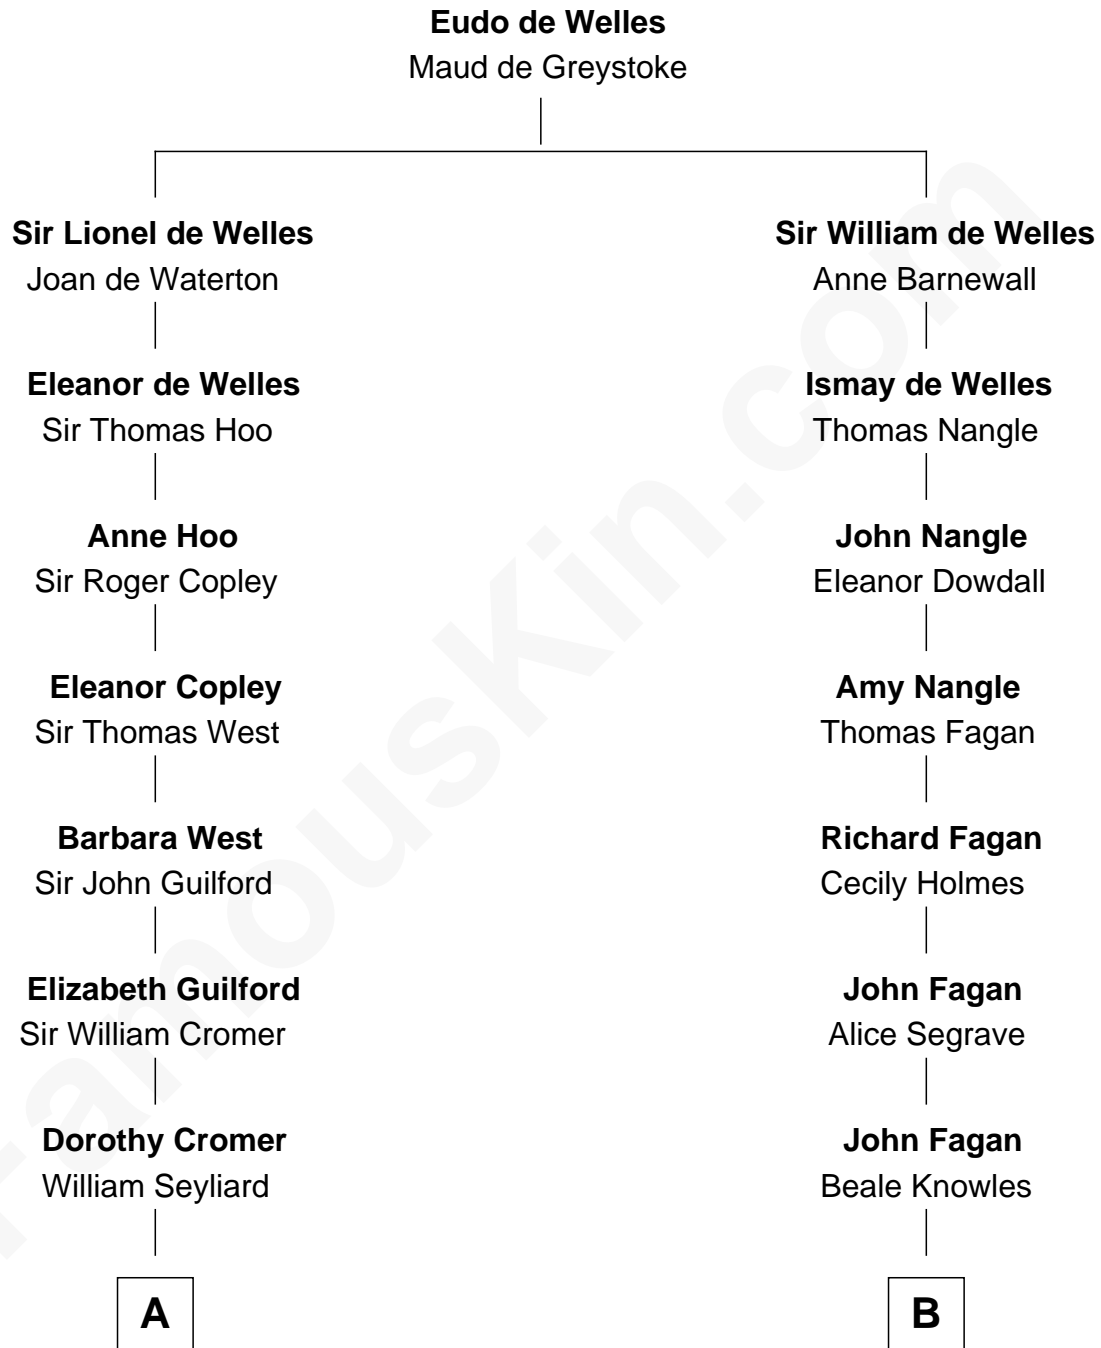

FamousKin.com
Relationship Chart of
George H. W. Bush
41st U.S. President

15th cousin 3 times removed of
Queen Elizabeth II
Queen of the United Kingdom

C

Prescott Sheldon Bush

Dorothy Wear Walker

George H. W. Bush

41st U.S. President

FamousKin.com