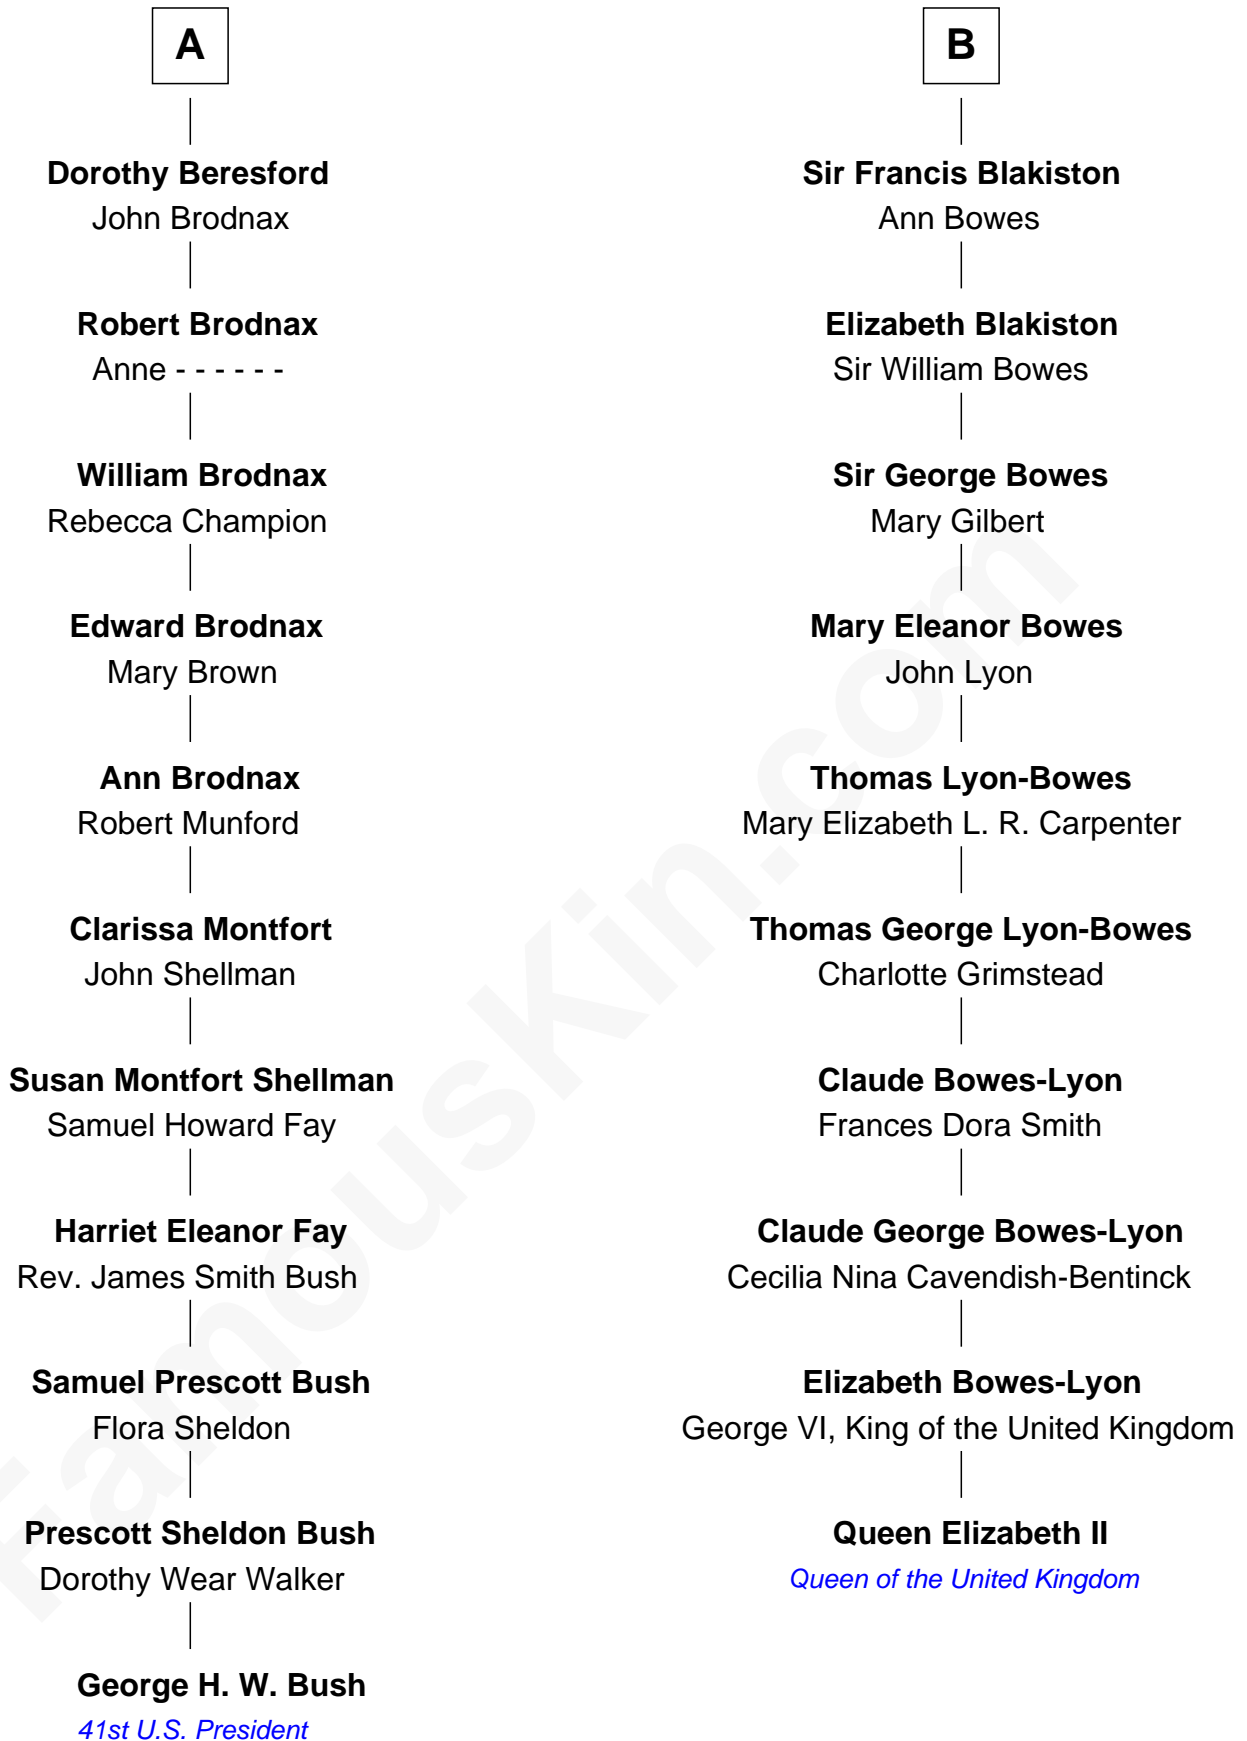

FamousKin.com Relationship Chart of

George H. W. Bush

41st U.S. President

16th cousin 1 time removed of

Queen Elizabeth II

Queen of the United Kingdom

Sir Lionel de Welles

Joan de Waterton

Elizabeth II photo by [Eric Draper](#)