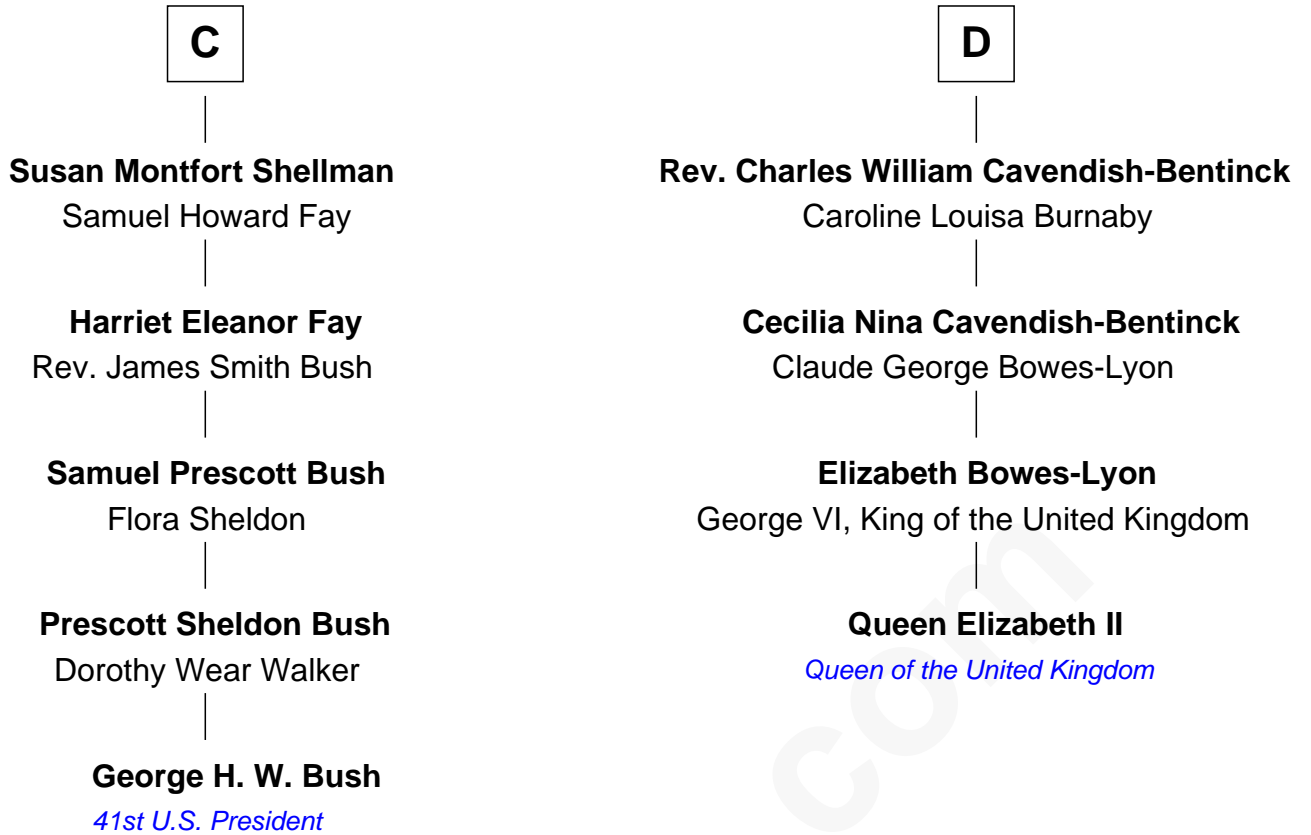

FamousKin.com Relationship Chart of

George H. W. Bush

41st U.S. President

20th cousin 1 time removed of

Queen Elizabeth II

Queen of the United Kingdom

William de Braiose

Aline de Braiose
Sir John de Mowbray

John de Mowbray
Joan of Lancaster

Eleanor Mowbray
Roger de la Warre

Joan de la Warre
Sir Thomas West

Sir Reynold West
Margaret Thorley

Sir Richard West
Katherine Hungerford

Sir Thomas West
Eleanor Copley

A

Aline de Braiose
Sir John de Mowbray

John de Mowbray
Joan of Lancaster

John de Mowbray
Elizabeth de Segrave

Eleanor de Mowbray
John de Welles

Eudo de Welles
Maud de Greystoke

Sir William de Welles
Anne Barnewall

Ismay de Welles
Thomas Nangle

B

Elizabeth II photo by [Eric Draper](#)