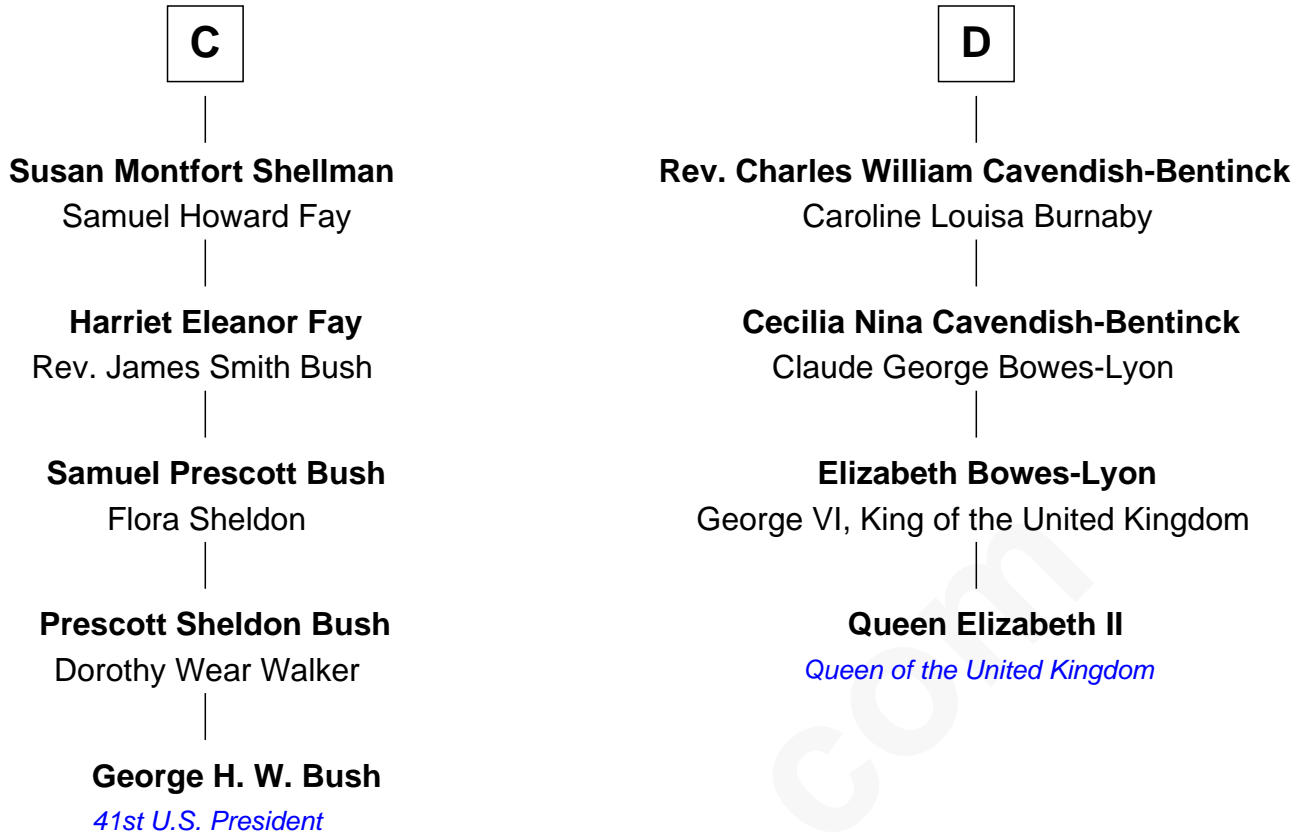

FamousKin.com Relationship Chart of

George H. W. Bush

41st U.S. President

20th cousin 1 time removed of

Queen Elizabeth II

Queen of the United Kingdom

Sir Roger de Mowbray

Roese de Clare

Sir John de Mowbray

Aline de Braiose

John de Mowbray

Joan of Lancaster

Eleanor Mowbray

Roger de la Warre

Joan de la Warre

Sir Thomas West

Aline de Braiose

John de Mowbray

Joan of Lancaster

John de Mowbray

Elizabeth de Segrave

Eleanor de Mowbray

John de Welles

Eudo de Welles

Maud de Greystoke

Sir William de Welles

Anne Barnewall

Ismay de Welles

Thomas Nangle

B

Elizabeth II photo by [Eric Draper](#)