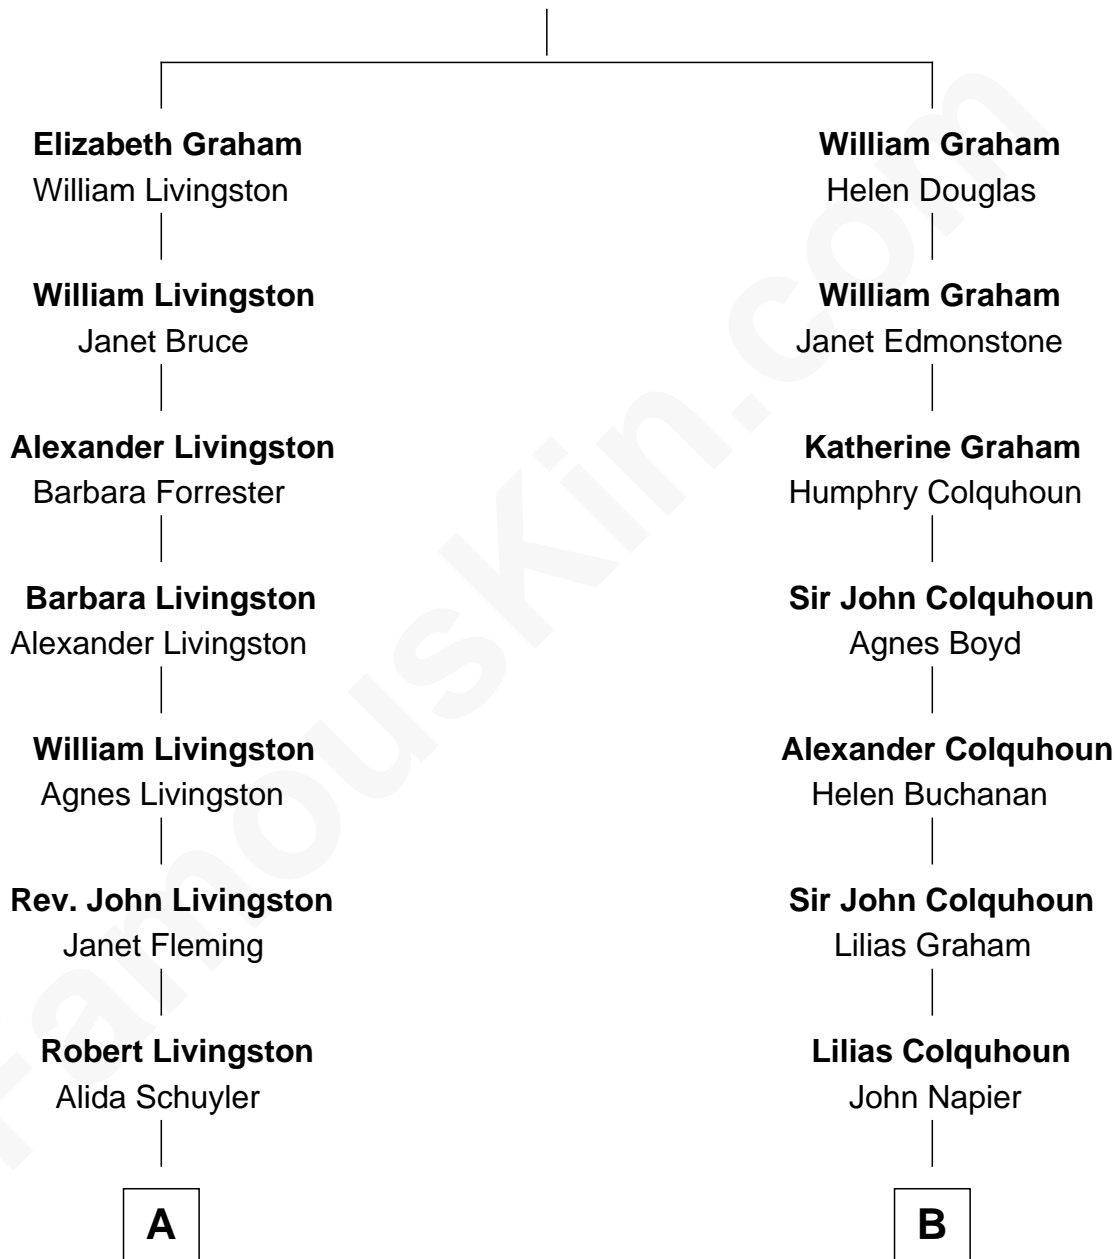

**FamousKin.com**  
**Relationship Chart of**  
**George H. W. Bush**  
*41st U.S. President*

15th cousin 2 times removed of

**Tilda Swinton**  
*Movie Actress*

**Patrick Graham**  
 Christian Erskine

Tilda Swinton photo by [Nicolas Genin](#) (CC BY-SA 2.0)