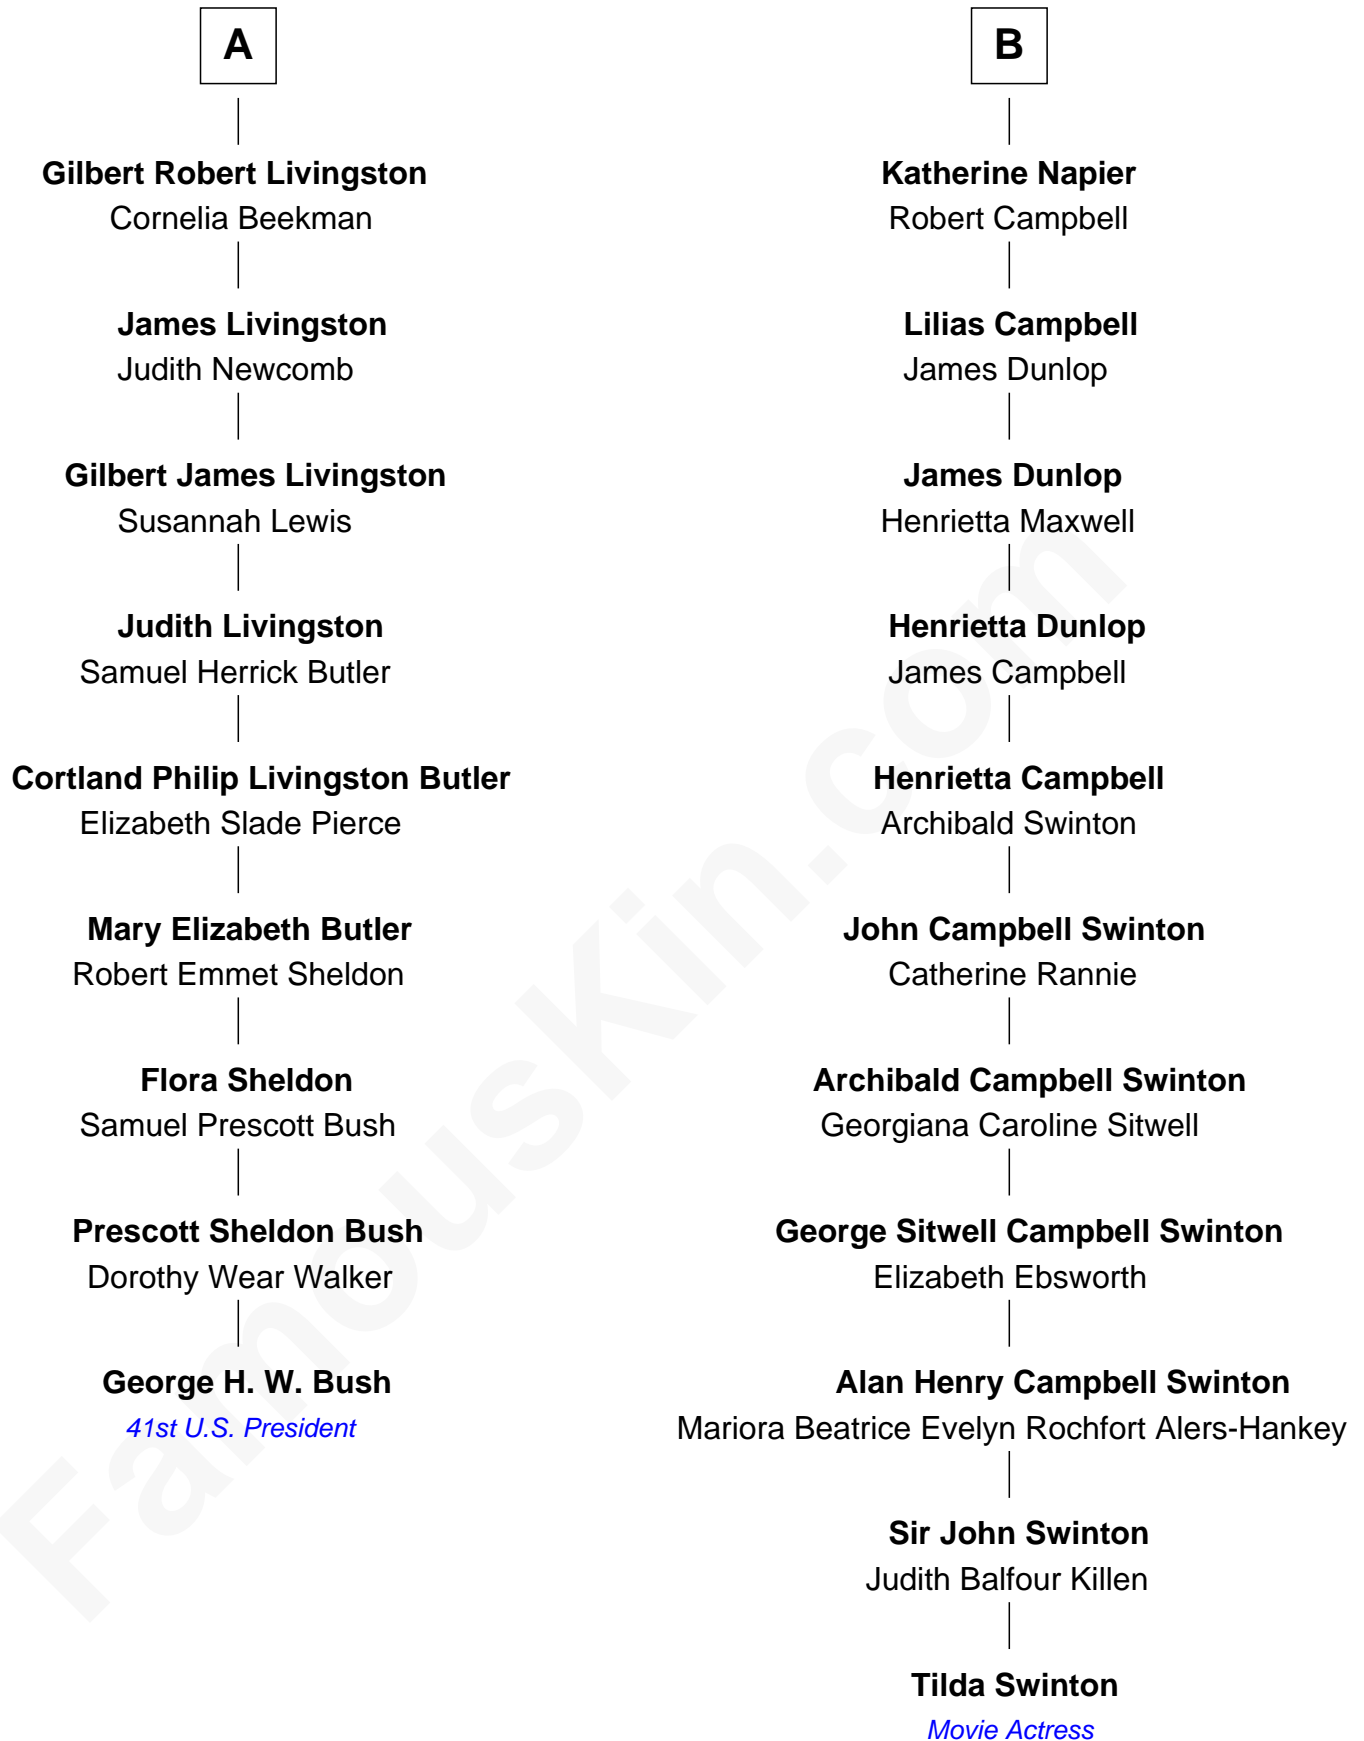

**FamousKin.com**  
**Relationship Chart of**  
**George H. W. Bush**  
*41st U.S. President*

15th cousin 2 times removed of

**Tilda Swinton**  
*Movie Actress*

**Patrick Graham**  
 Christian Erskine

Tilda Swinton photo by [Nicolas Genin](#) (CC BY-SA 2.0)