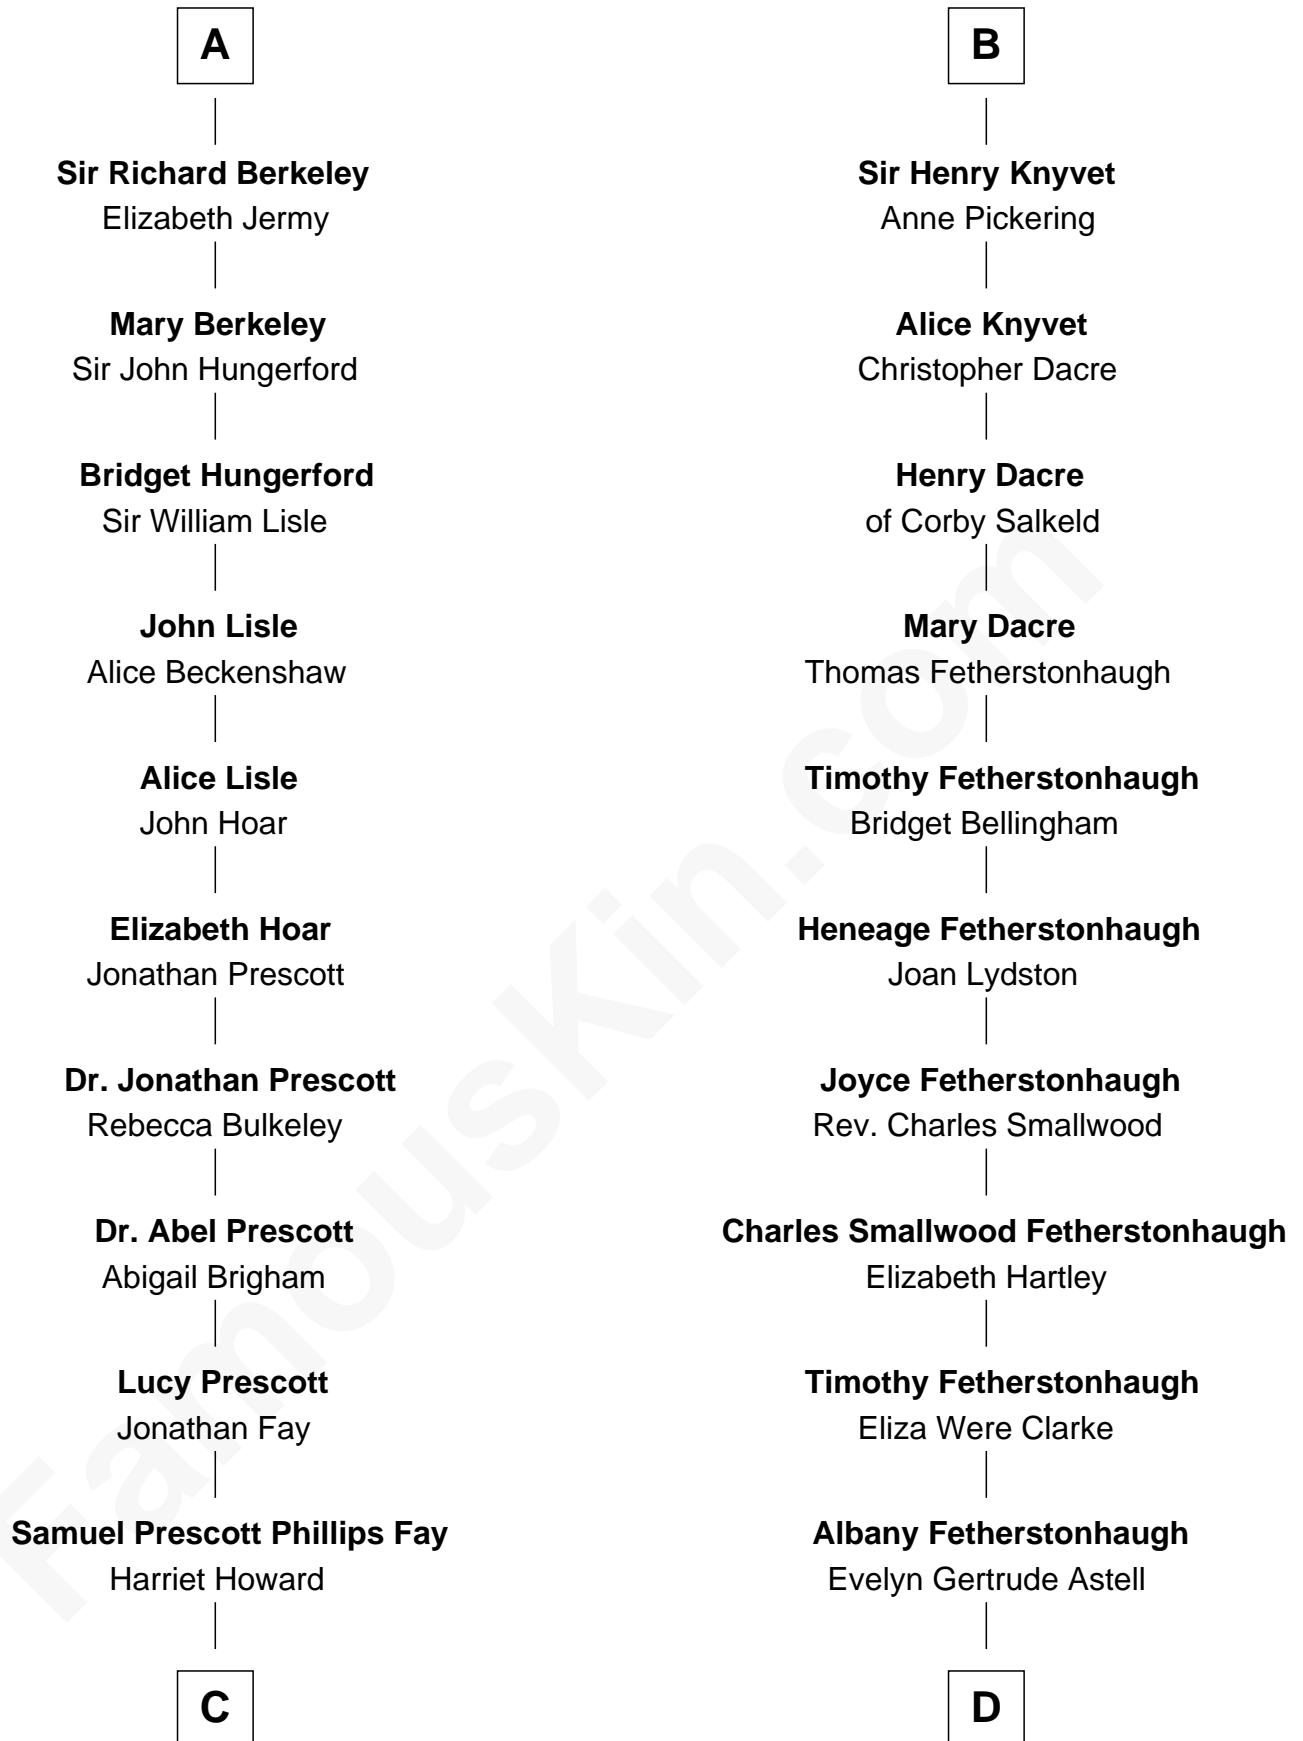

FamousKin.com
Relationship Chart of
George H. W. Bush
41st U.S. President

20th cousin 1 time removed of

Tilda Swinton
Movie Actress

Sir Ralph Basset
 Joan - - - - -

C

Samuel Howard Fay
Susan Montfort Shellman

Harriet Eleanor Fay
Rev. James Smith Bush

Samuel Prescott Bush
Flora Sheldon

Prescott Sheldon Bush
Dorothy Wear Walker

George H. W. Bush
41st U.S. President

D

Gertrude Clare Fetherstonhaugh
Cecil George Herbert Alers-Hankey