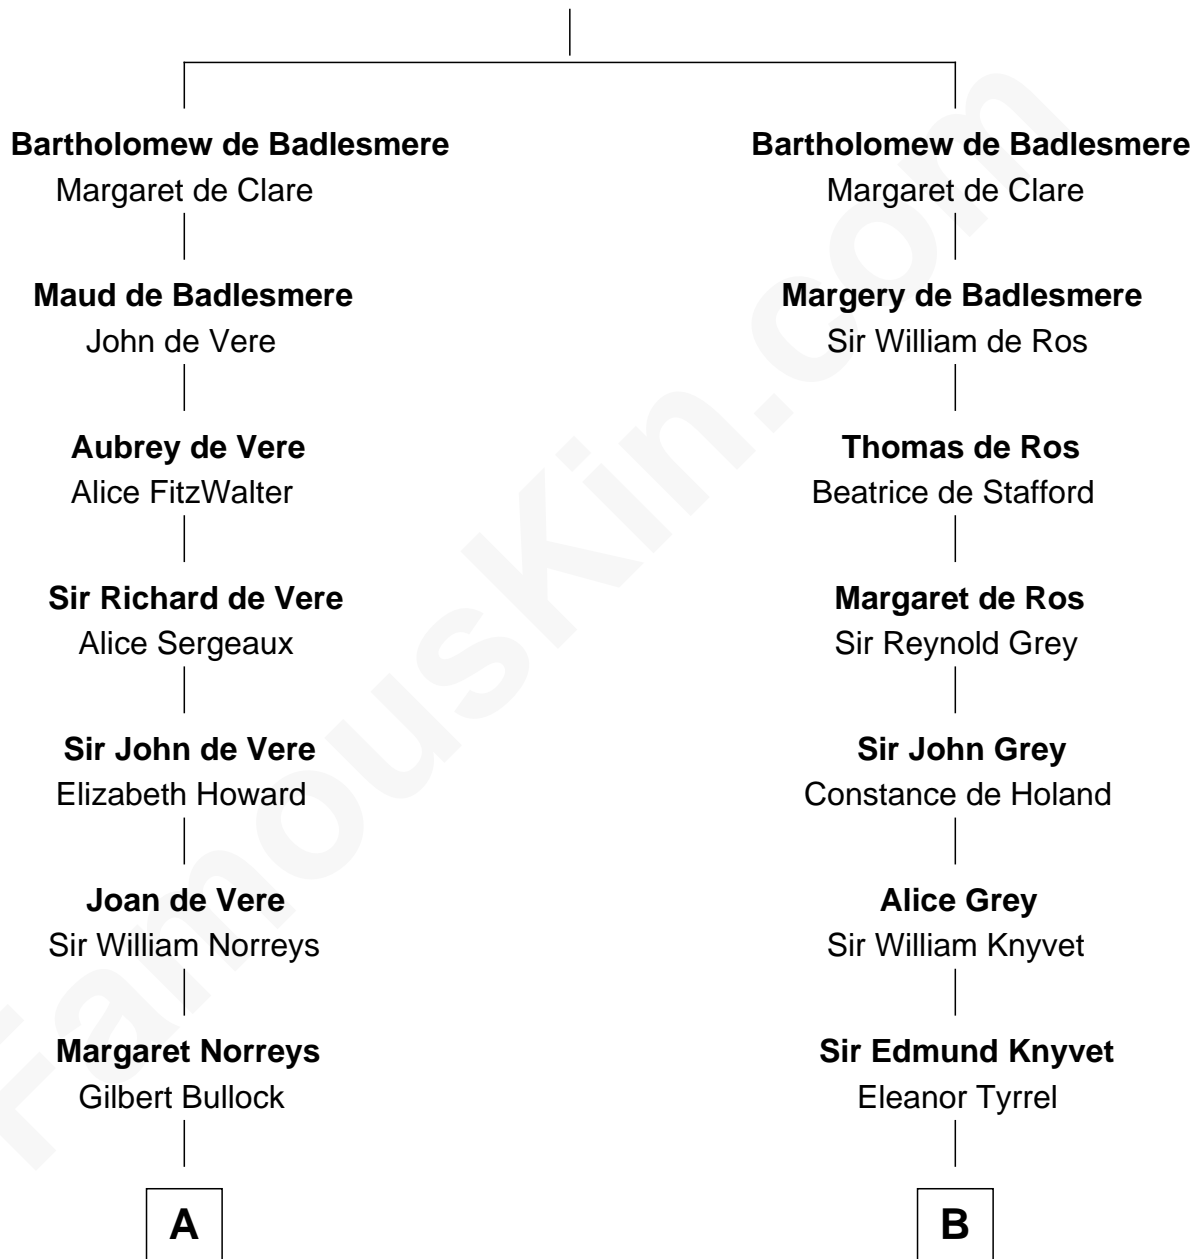

FamousKin.com Relationship Chart of

George H. W. Bush

41st U.S. President

21st cousin of

Tilda Swinton

Movie Actress

Gunselm de Badlesmere

C

Samuel Howard Fay
Susan Montfort Shellman

Harriet Eleanor Fay
Rev. James Smith Bush

Samuel Prescott Bush
Flora Sheldon

Prescott Sheldon Bush
Dorothy Wear Walker

George H. W. Bush
41st U.S. President

D

Albany Fetherstonhaugh
Evelyn Gertrude Astell

Gertrude Clare Fetherstonhaugh
Cecil George Herbert Alers-Hankey

Mariora Beatrice Evelyn Rochfort Alers-Hankey
Alan Henry Campbell Swinton

Sir John Swinton
Judith Balfour Killen

Tilda Swinton
Movie Actress