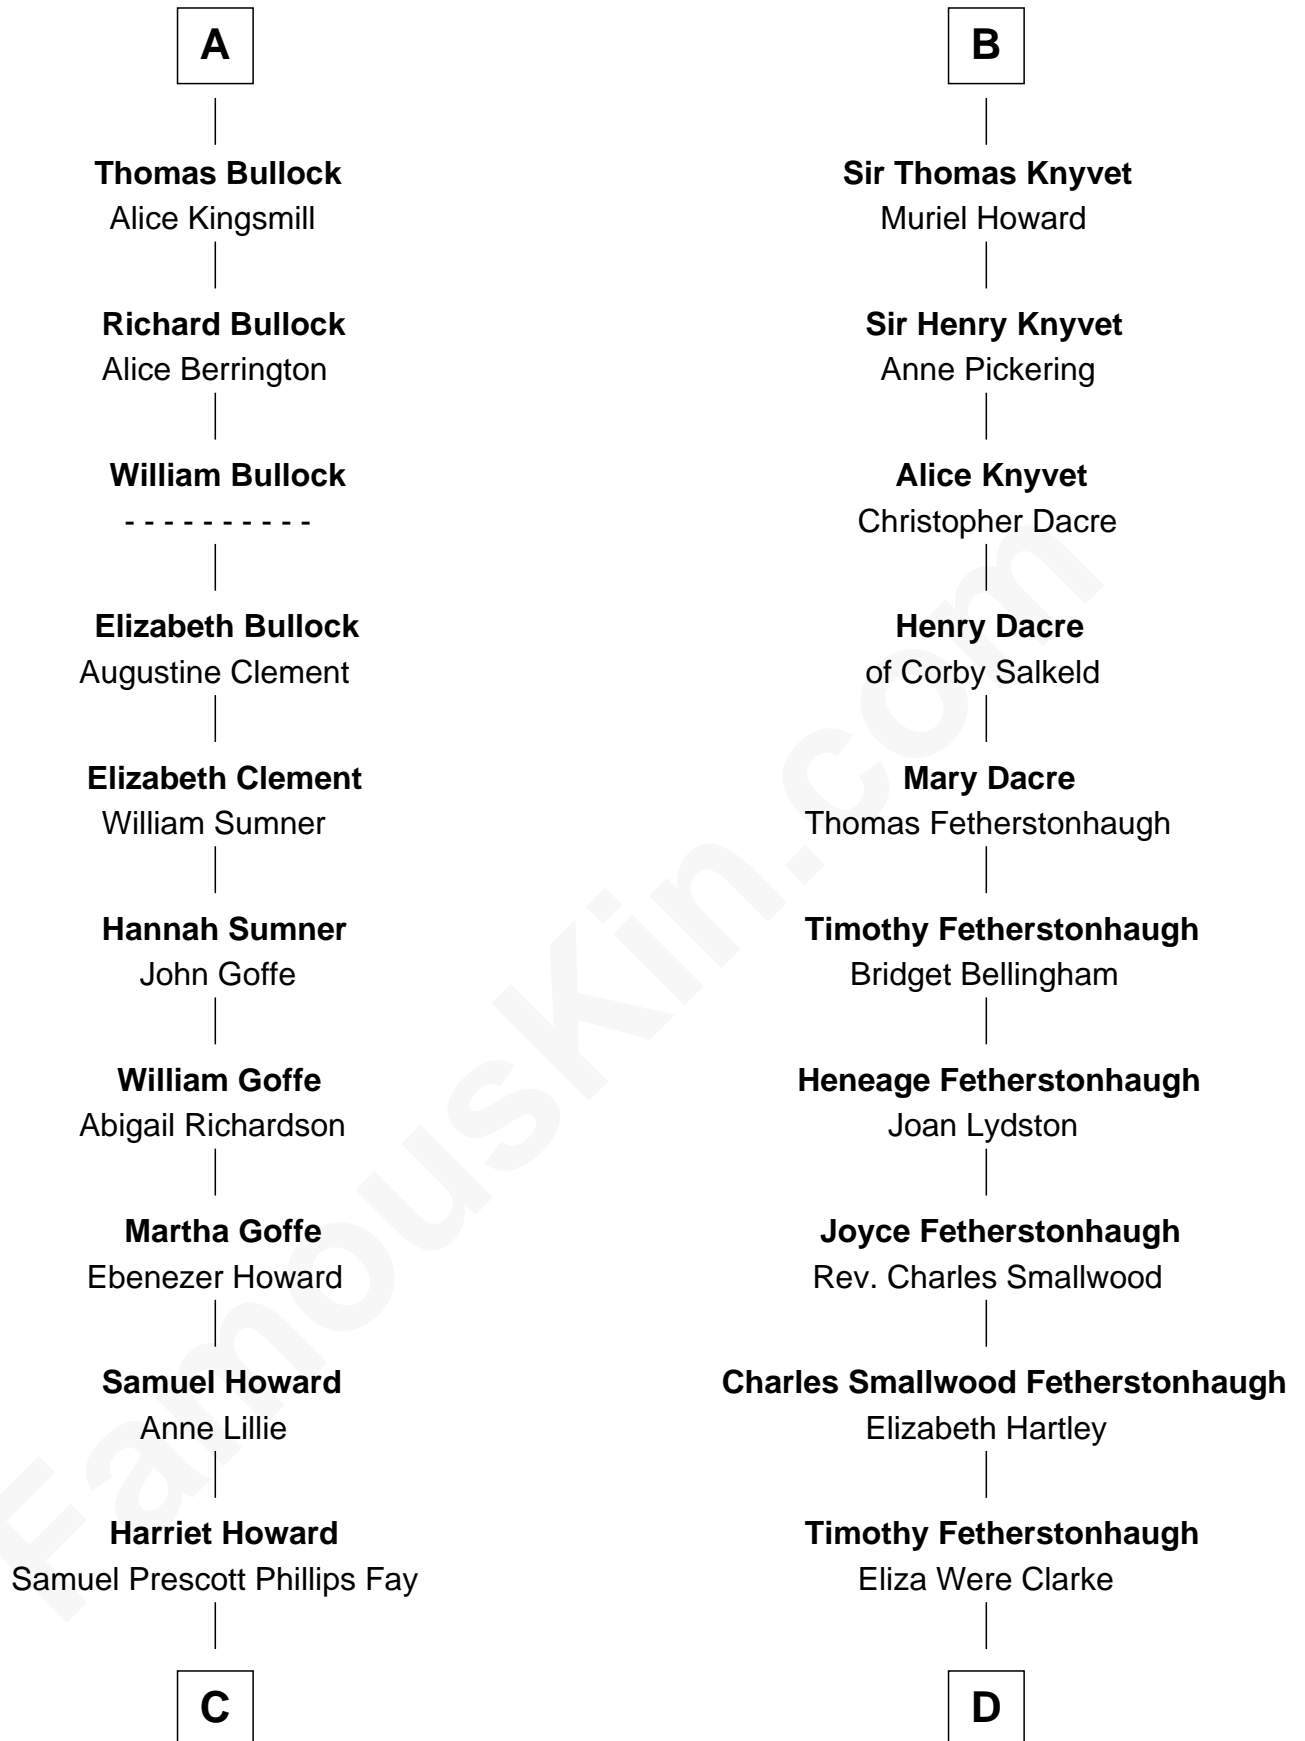

FamousKin.com Relationship Chart of

George H. W. Bush

41st U.S. President

21st cousin of

Tilda Swinton

Movie Actress

Gunselm de Badlesmere

C

Samuel Howard Fay
Susan Montfort Shellman

Harriet Eleanor Fay
Rev. James Smith Bush

Samuel Prescott Bush
Flora Sheldon

Prescott Sheldon Bush
Dorothy Wear Walker

George H. W. Bush
41st U.S. President

D

Albany Fetherstonhaugh
Evelyn Gertrude Astell