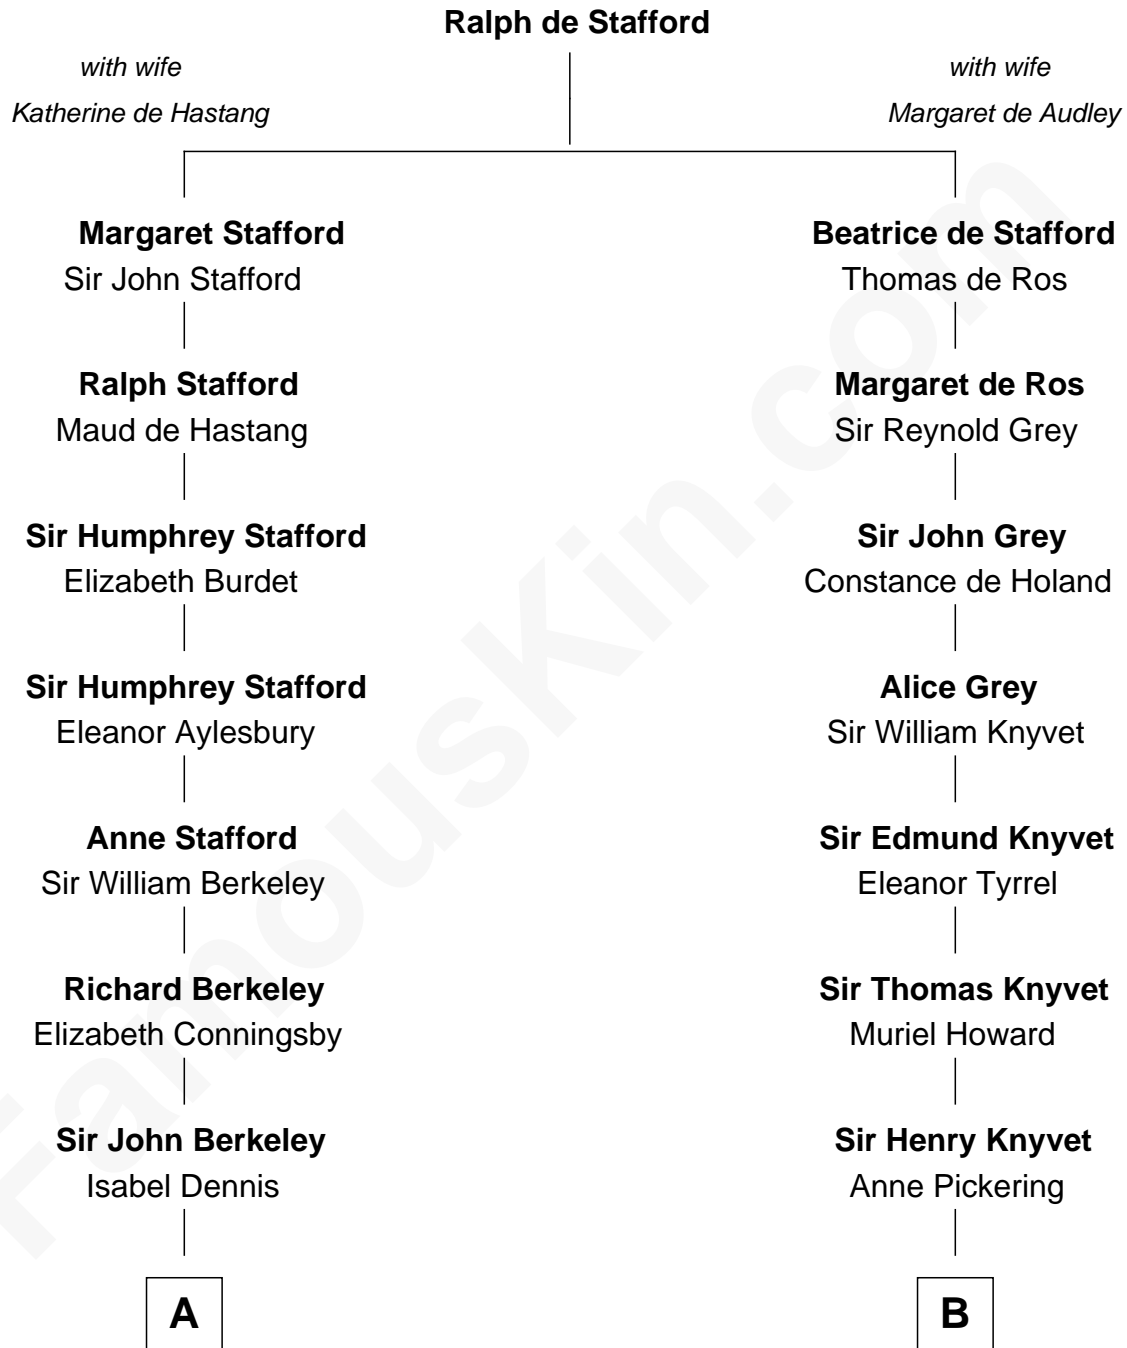

FamousKin.com
Relationship Chart of
George H. W. Bush
41st U.S. President

19th cousin 2 times removed of
Tilda Swinton
Movie Actress

C

Samuel Howard Fay
Susan Montfort Shellman

Harriet Eleanor Fay
Rev. James Smith Bush

Samuel Prescott Bush
Flora Sheldon

Prescott Sheldon Bush
Dorothy Wear Walker

George H. W. Bush
41st U.S. President

D

Mariora Beatrice Evelyn Rochfort Alers-Hankey
Alan Henry Campbell Swinton

Sir John Swinton
Judith Balfour Killen