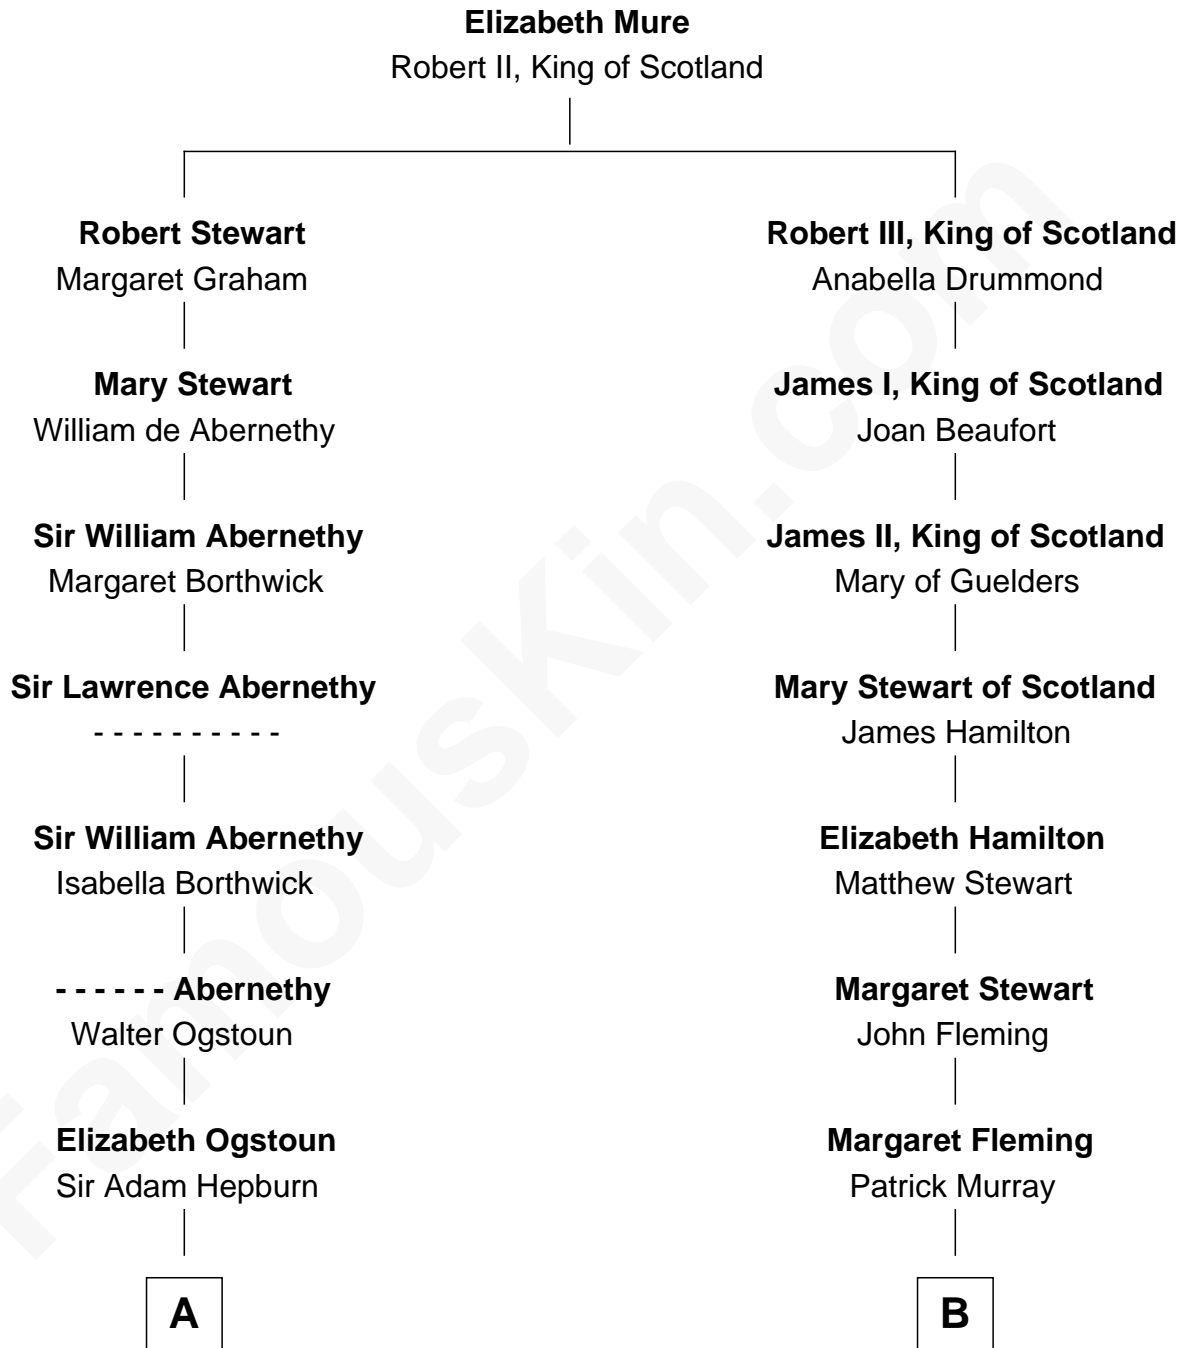

FamousKin.com
Relationship Chart of
George H. W. Bush
41st U.S. President

20th cousin 1 time removed of
Tilda Swinton
Movie Actress

C

Cortland Philip Livingston Butler

Elizabeth Slade Pierce

Mary Elizabeth Butler

Robert Emmet Sheldon

Flora Sheldon

Samuel Prescott Bush

Prescott Sheldon Bush

Dorothy Wear Walker

George H. W. Bush

41st U.S. President

D