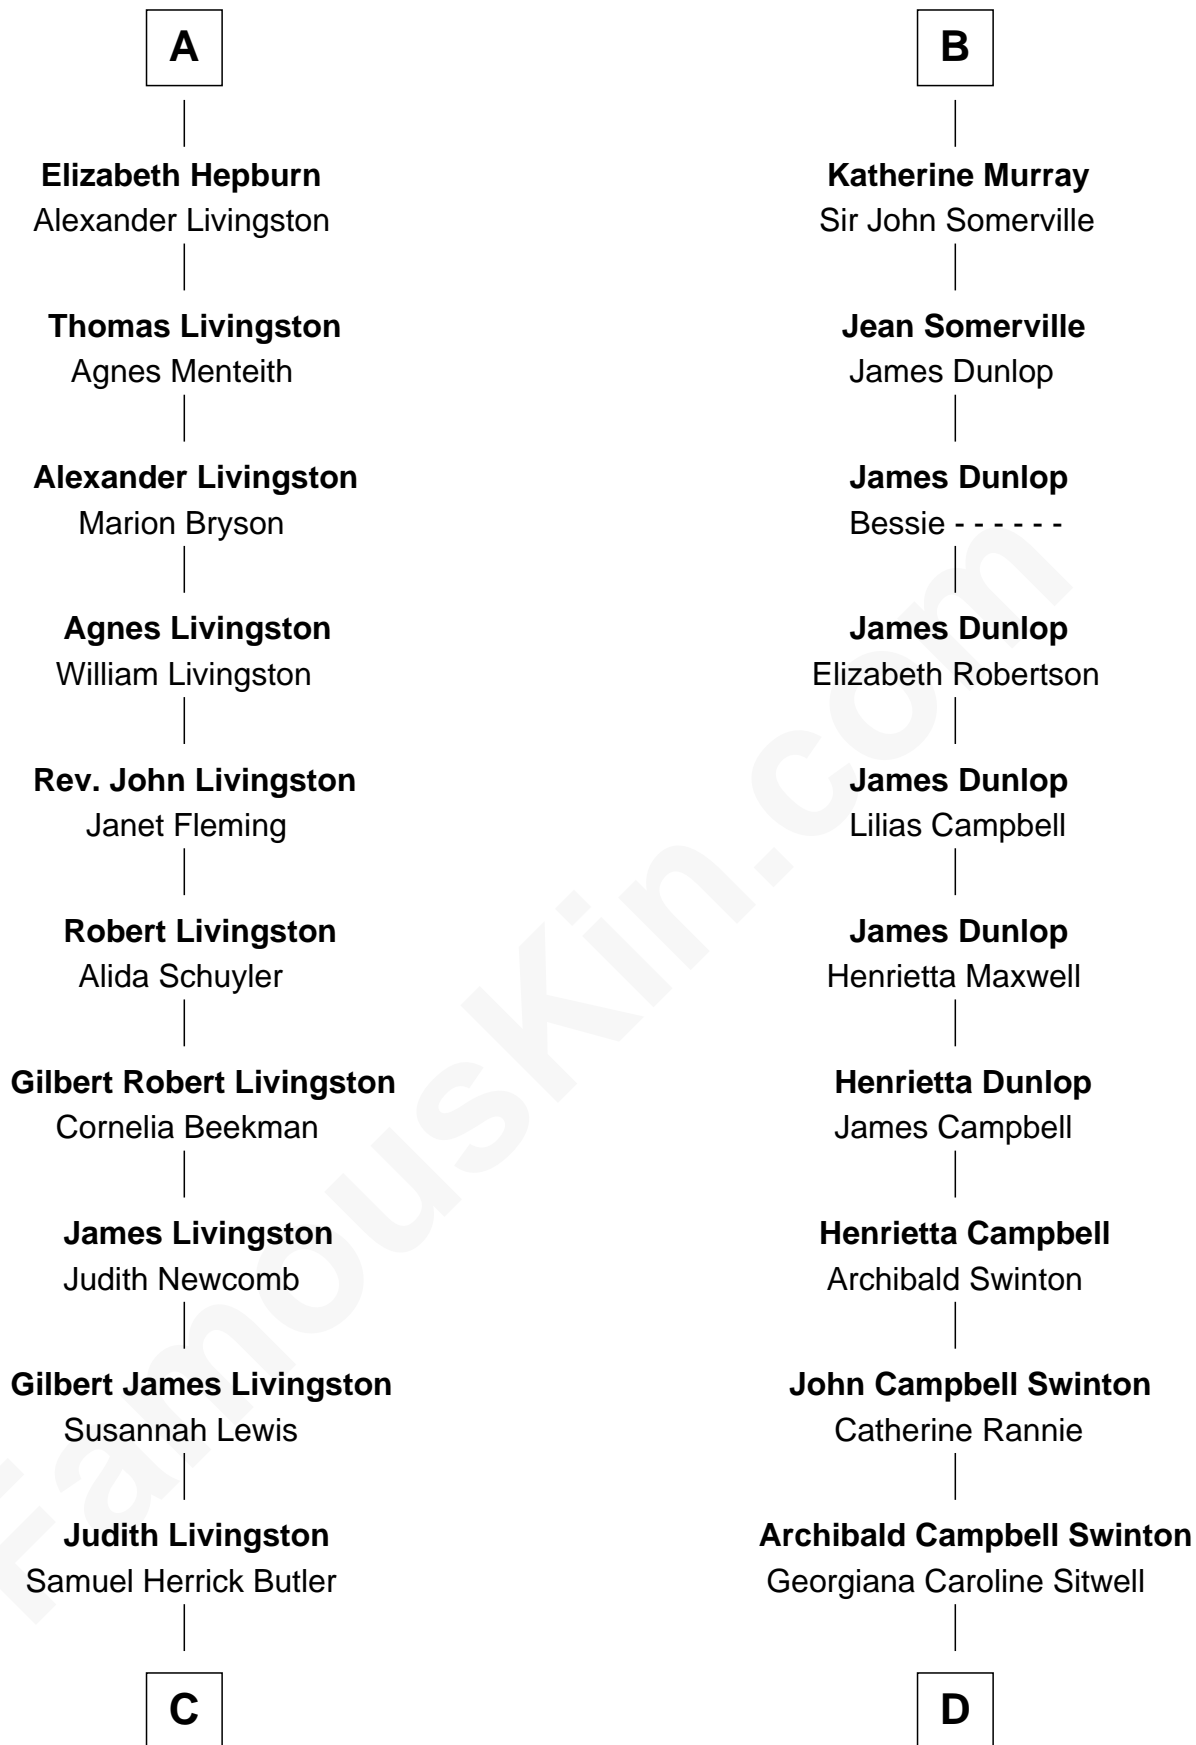

FamousKin.com
Relationship Chart of
George H. W. Bush
41st U.S. President

20th cousin 1 time removed of
Tilda Swinton
Movie Actress

C

Cortland Philip Livingston Butler

Elizabeth Slade Pierce

Mary Elizabeth Butler

Robert Emmet Sheldon

Flora Sheldon

Samuel Prescott Bush

Prescott Sheldon Bush

Dorothy Wear Walker

George H. W. Bush

41st U.S. President

D