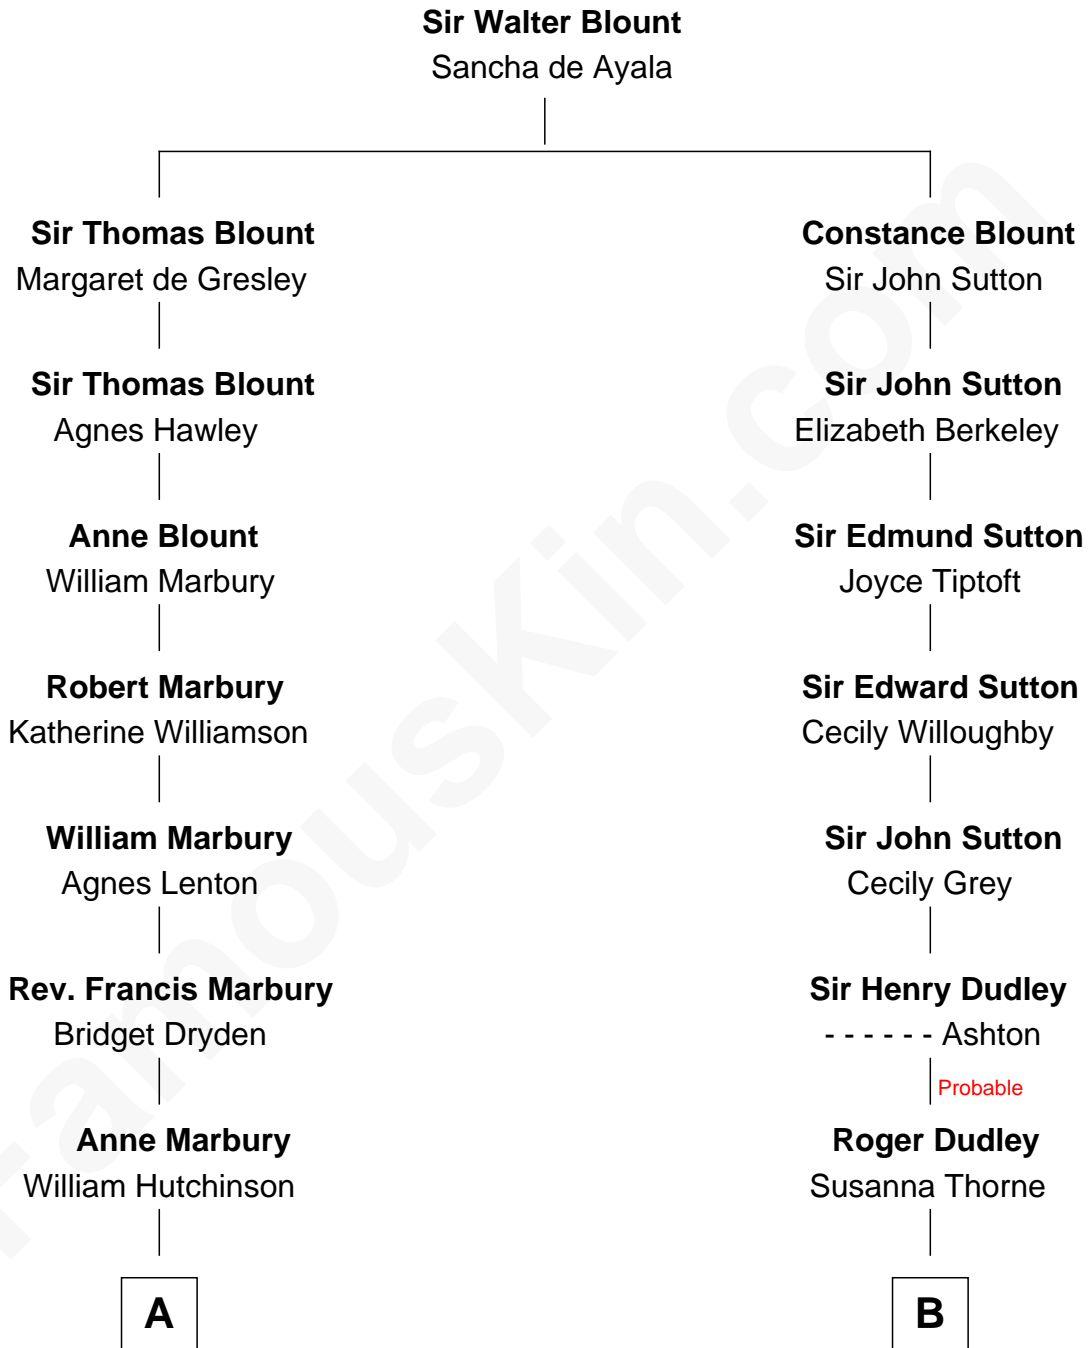

FamousKin.com
Relationship Chart of
George H. W. Bush
41st U.S. President

13th cousin 5 times removed of
Jane (Appleton) Pierce
First Lady of President Franklin Pierce

C

—
Prescott Sheldon Bush

Dorothy Wear Walker

—
George H. W. Bush

41st U.S. President

FamousKin.com