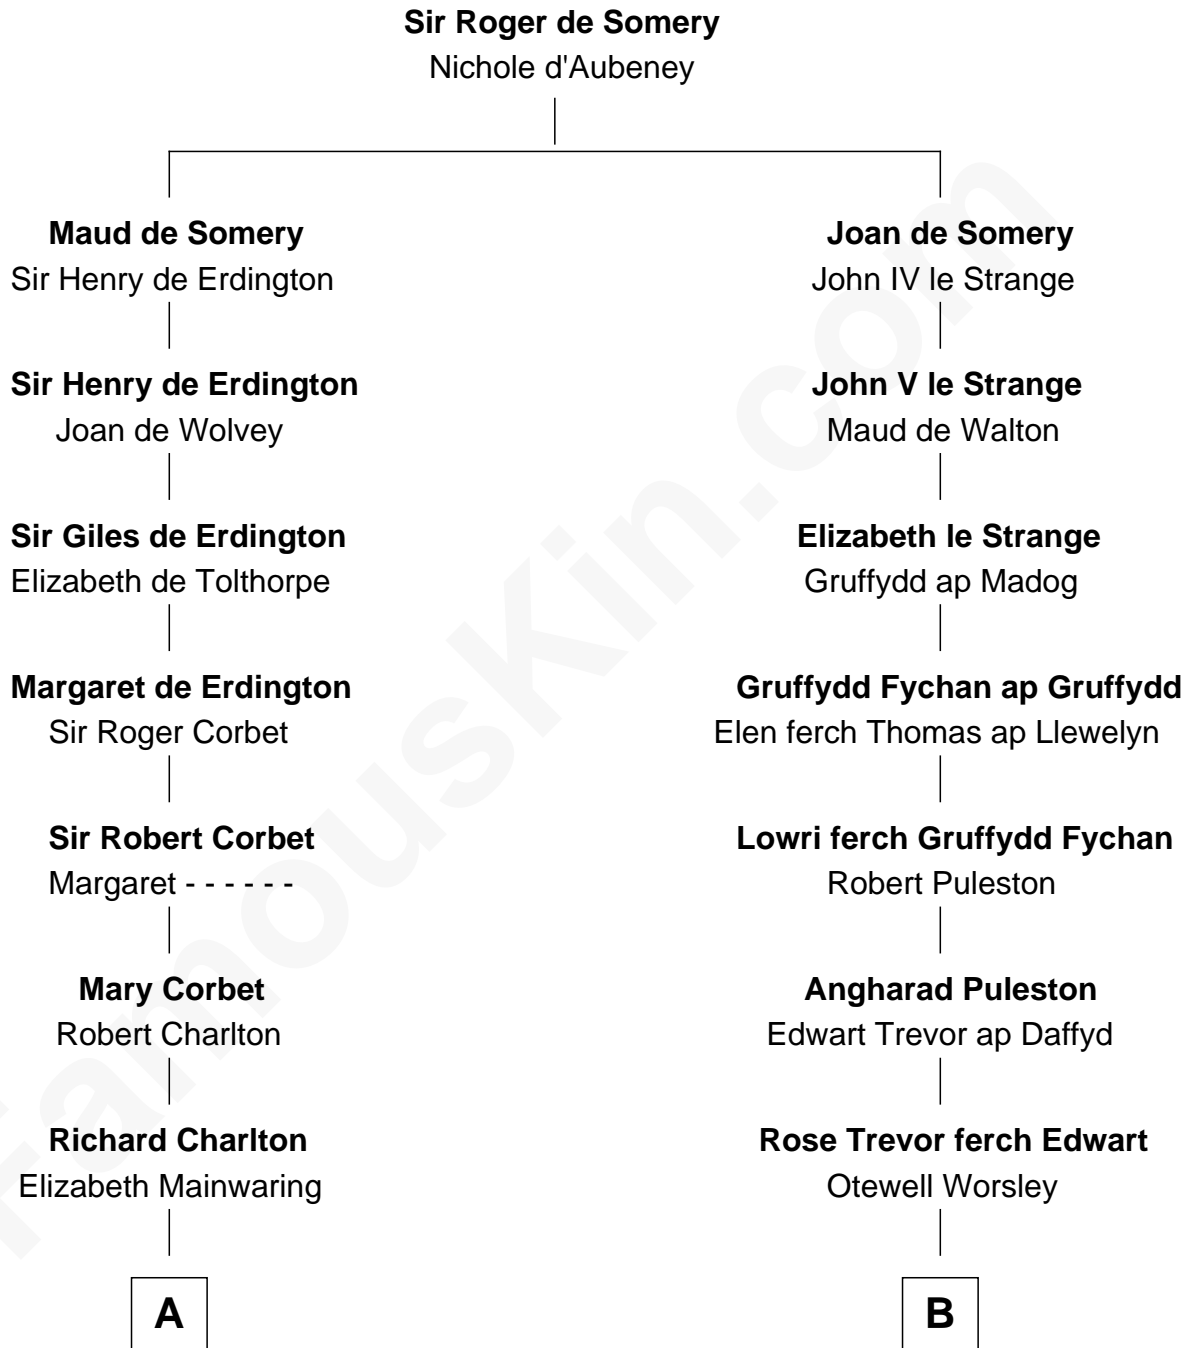

FamousKin.com
Relationship Chart of
George H. W. Bush
41st U.S. President

17th cousin 4 times removed of
Jane (Appleton) Pierce
First Lady of President Franklin Pierce

C

—
Samuel Howard Fay
Susan Montfort Shellman

—
Harriet Eleanor Fay
Rev. James Smith Bush

—
Samuel Prescott Bush
Flora Sheldon

—
Prescott Sheldon Bush
Dorothy Wear Walker

—
George H. W. Bush
41st U.S. President