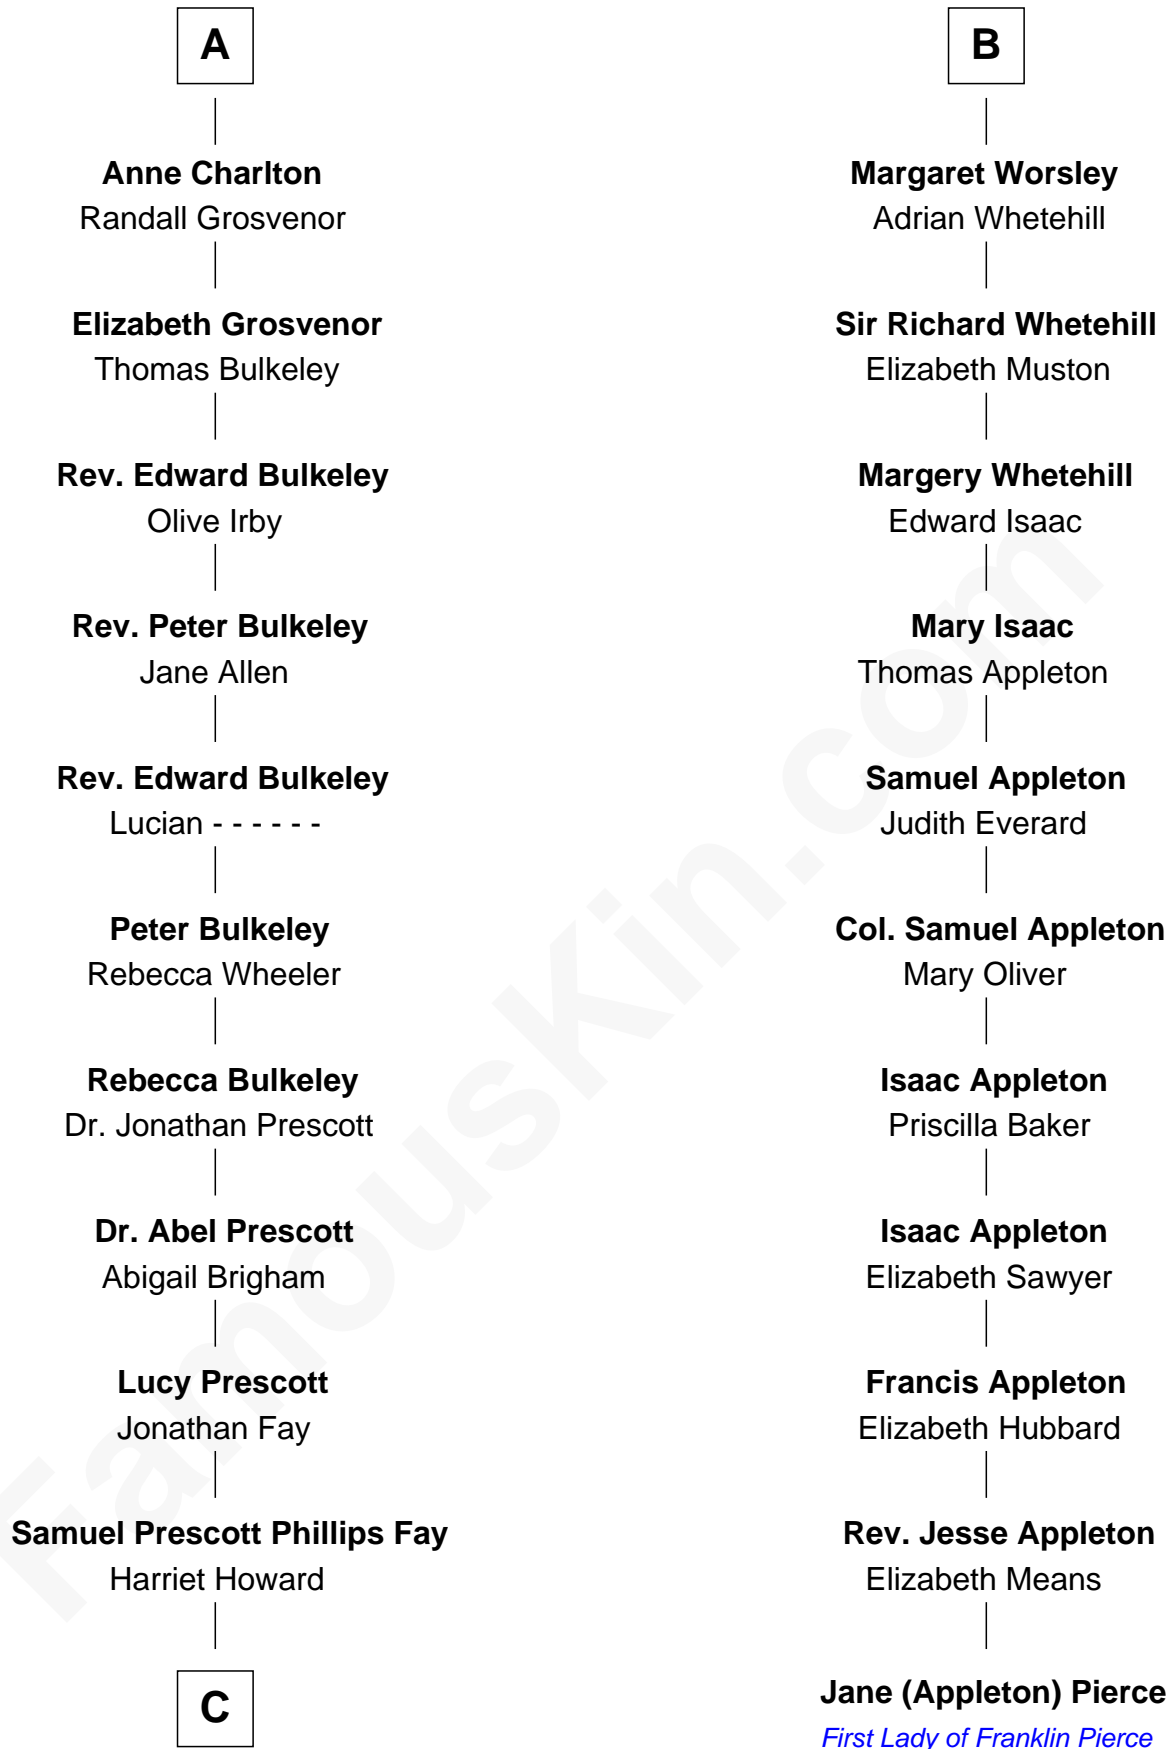

FamousKin.com
Relationship Chart of
George H. W. Bush
41st U.S. President

17th cousin 4 times removed of
Jane (Appleton) Pierce
First Lady of President Franklin Pierce

C

—
Samuel Howard Fay
Susan Montfort Shellman

—
Harriet Eleanor Fay
Rev. James Smith Bush

—
Samuel Prescott Bush
Flora Sheldon

—
Prescott Sheldon Bush
Dorothy Wear Walker

—
George H. W. Bush
41st U.S. President