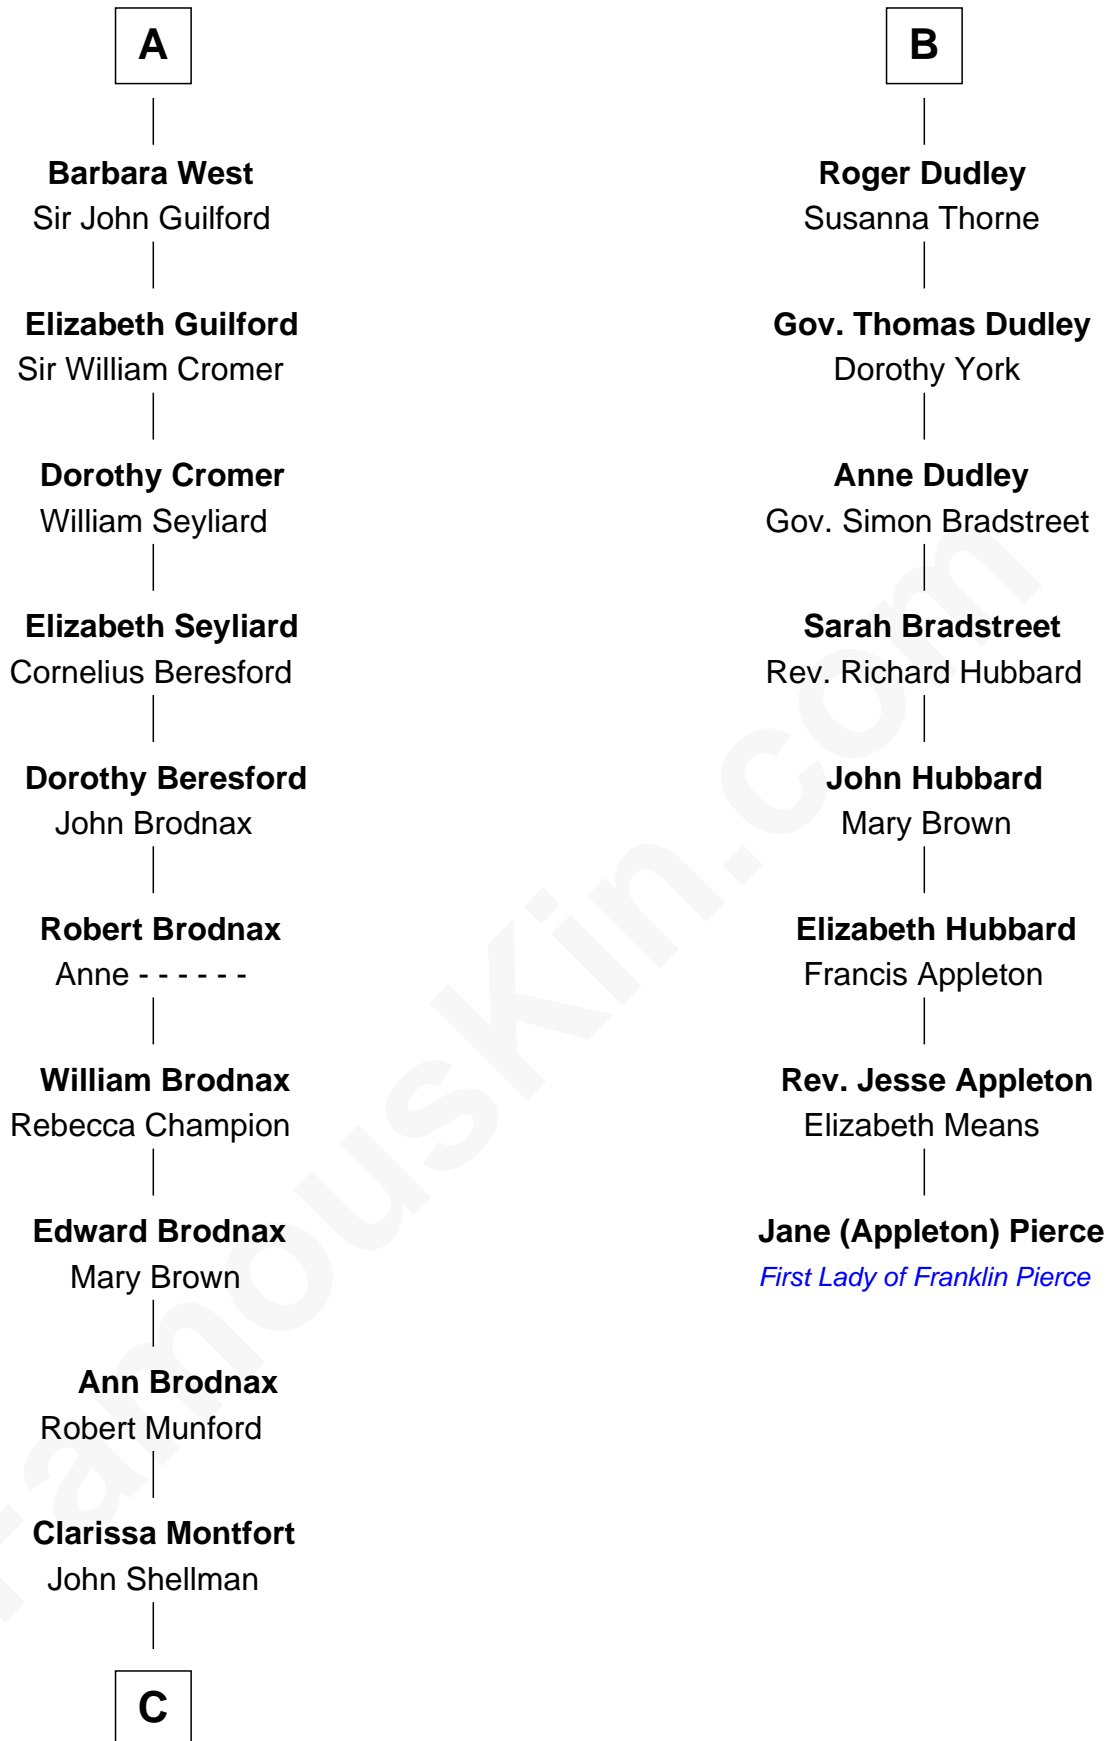

**FamousKin.com**  
**Relationship Chart of**  
**George H. W. Bush**  
*41st U.S. President*

**14th cousin 7 times removed of**  
**Jane (Appleton) Pierce**  
*First Lady of President Franklin Pierce*

**C**

—  
**Susan Montfort Shellman**

Samuel Howard Fay

—  
**Harriet Eleanor Fay**

Rev. James Smith Bush

—  
**Samuel Prescott Bush**

Flora Sheldon

—  
**Prescott Sheldon Bush**

Dorothy Wear Walker

—  
**George H. W. Bush**

*41st U.S. President*

FamousKin.com