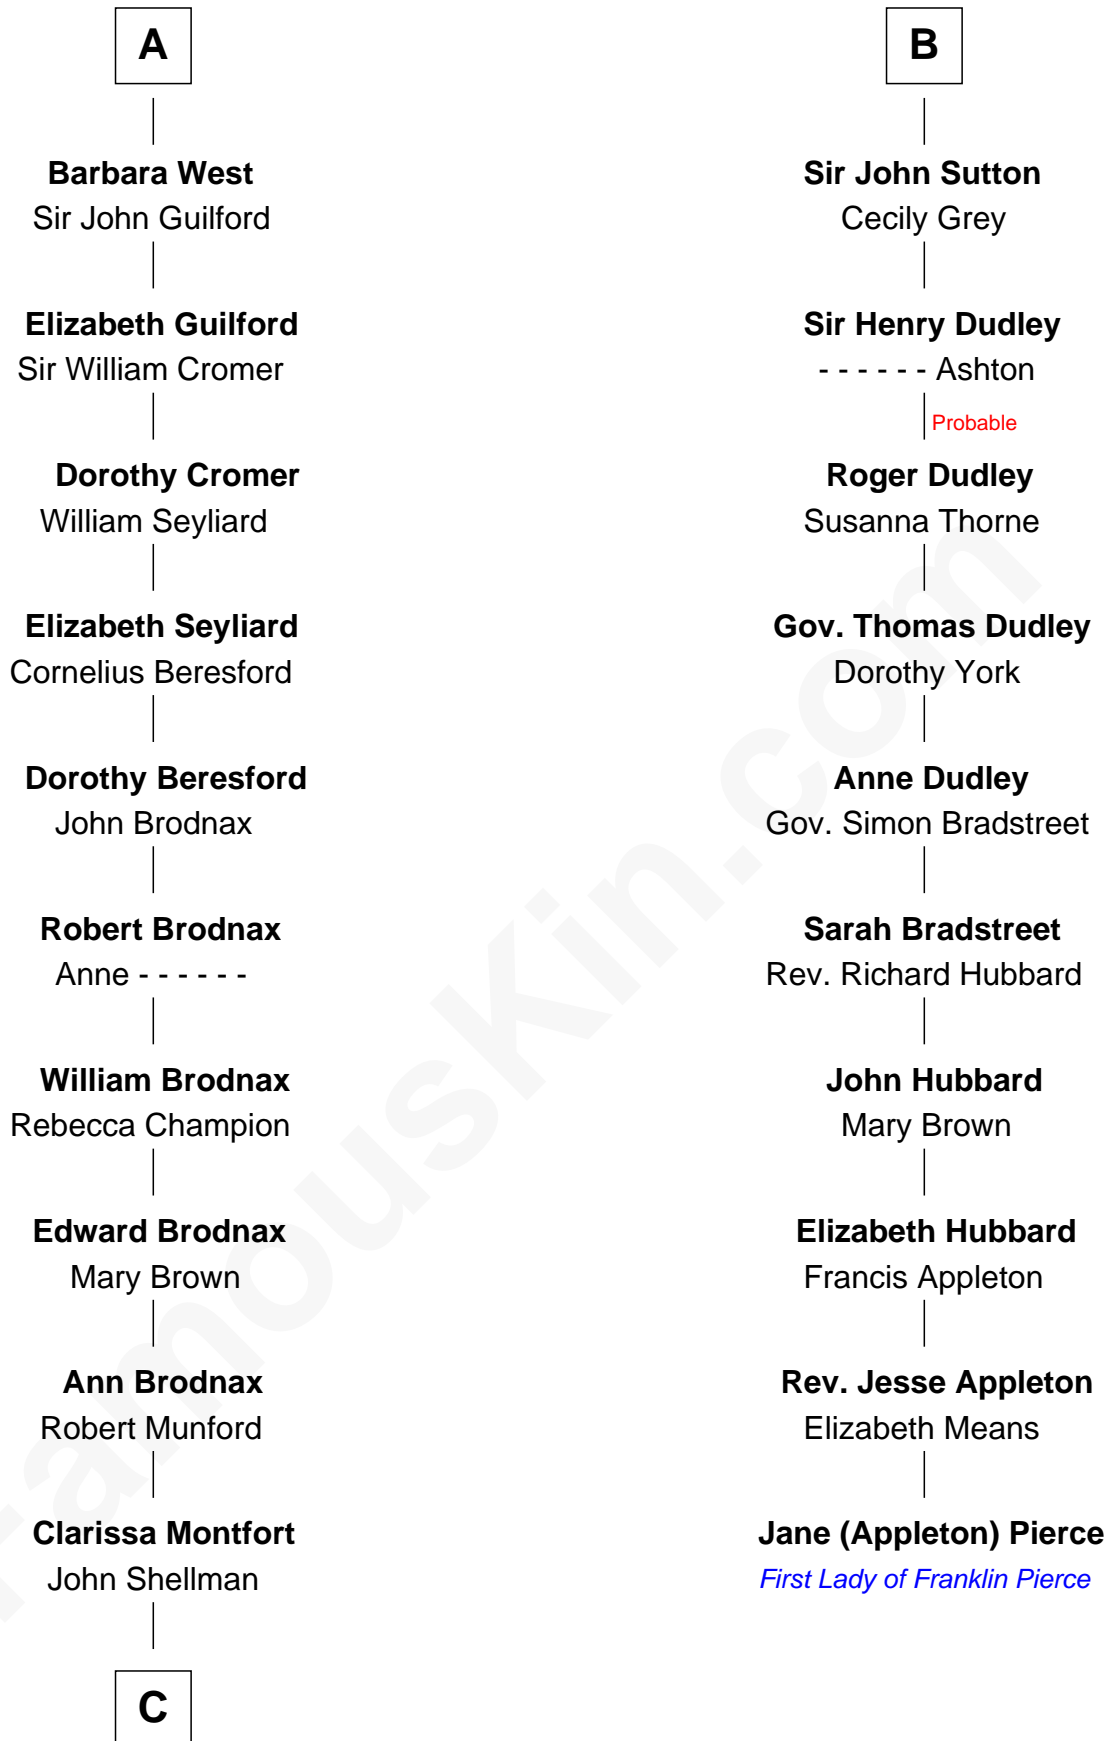

**FamousKin.com**  
**Relationship Chart of**  
**George H. W. Bush**  
*41st U.S. President*

16th cousin 5 times removed of  
**Jane (Appleton) Pierce**  
*First Lady of President Franklin Pierce*

**Sir Patrick de Chaworth**  
 Isabella de Beauchamp

**Maud de Chaworth**  
 Henry Plantagenet

**Joan of Lancaster**  
 John de Mowbray

**Eleanor Mowbray**  
 Roger de la Warre

**Joan de la Warre**  
 Sir Thomas West

**Sir Reynold West**  
 Margaret Thorley

**Sir Richard West**  
 Katherine Hungerford

**Sir Thomas West**  
 Eleanor Copley

**A**

**Maud de Chaworth**  
 Henry Plantagenet

**Eleanor Plantagenet**  
 Richard Fitzalan

**Alice Fitzalan**  
 Sir Thomas de Holand

**Eleanor Holand**  
 Edward Cherleton

**Joyce Cherleton**  
 Sir John Tiptoft

**Joyce Tiptoft**  
 Sir Edmund Sutton

**Sir Edward Sutton**  
 Cecily Willoughby

**B**

**C**

—  
**Susan Montfort Shellman**

Samuel Howard Fay