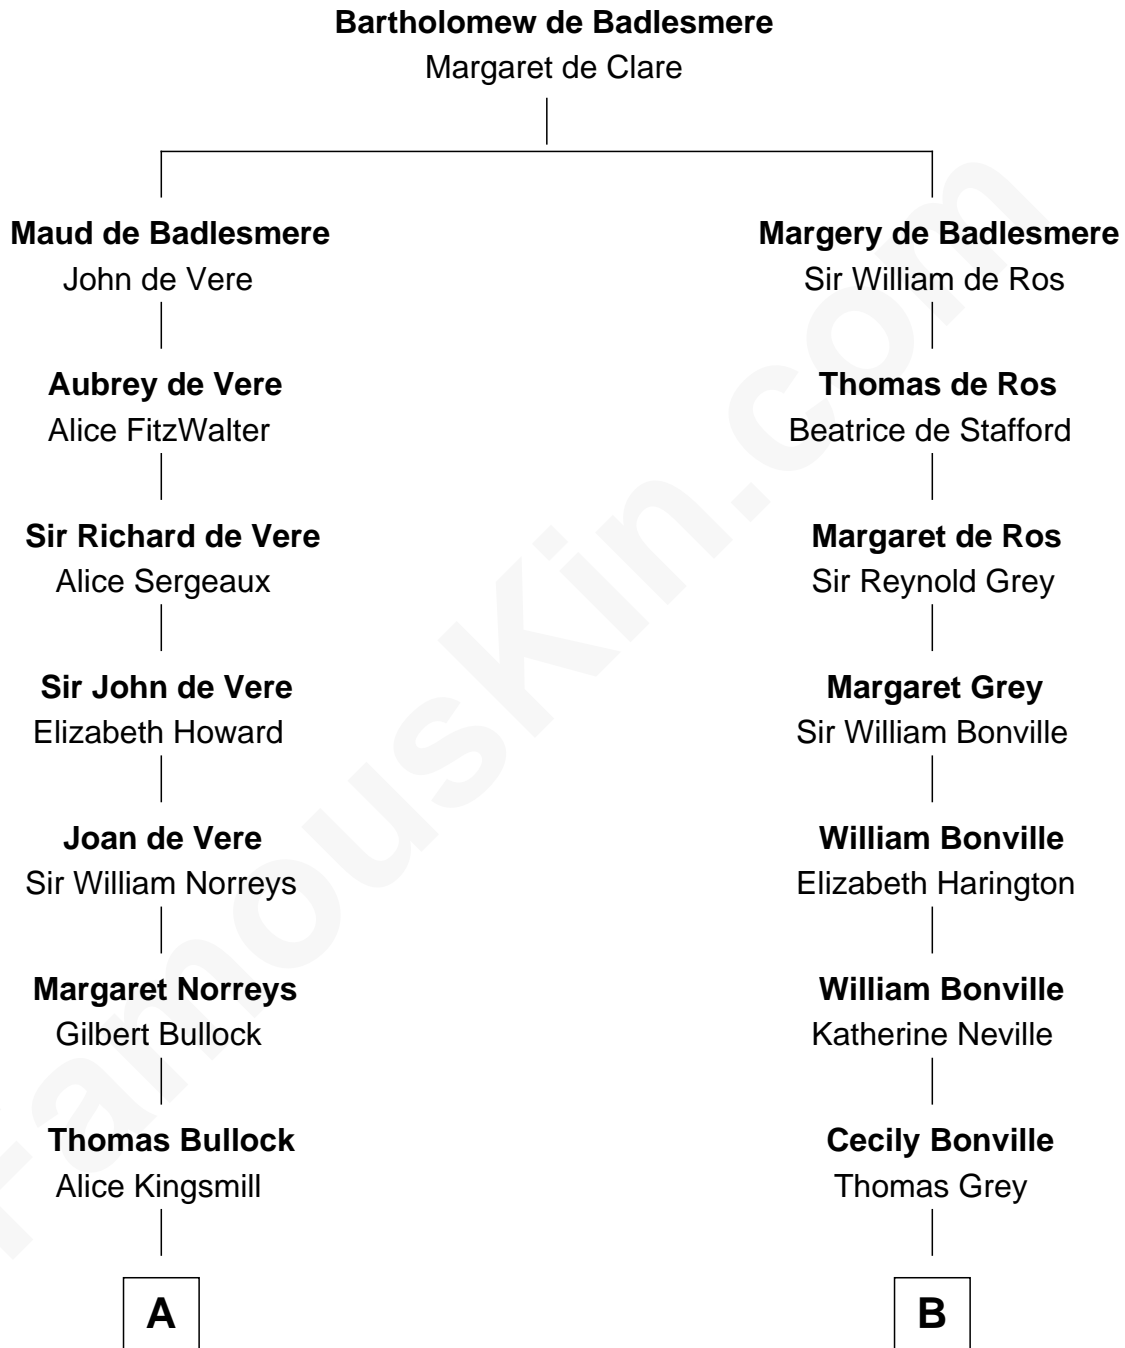

FamousKin.com
Relationship Chart of
George H. W. Bush
41st U.S. President

16th cousin 4 times removed of
Jane (Appleton) Pierce
First Lady of President Franklin Pierce

C

—
Harriet Eleanor Fay
Rev. James Smith Bush

—
Samuel Prescott Bush
Flora Sheldon

—
Prescott Sheldon Bush
Dorothy Wear Walker

—
George H. W. Bush
41st U.S. President

FamousKin.com