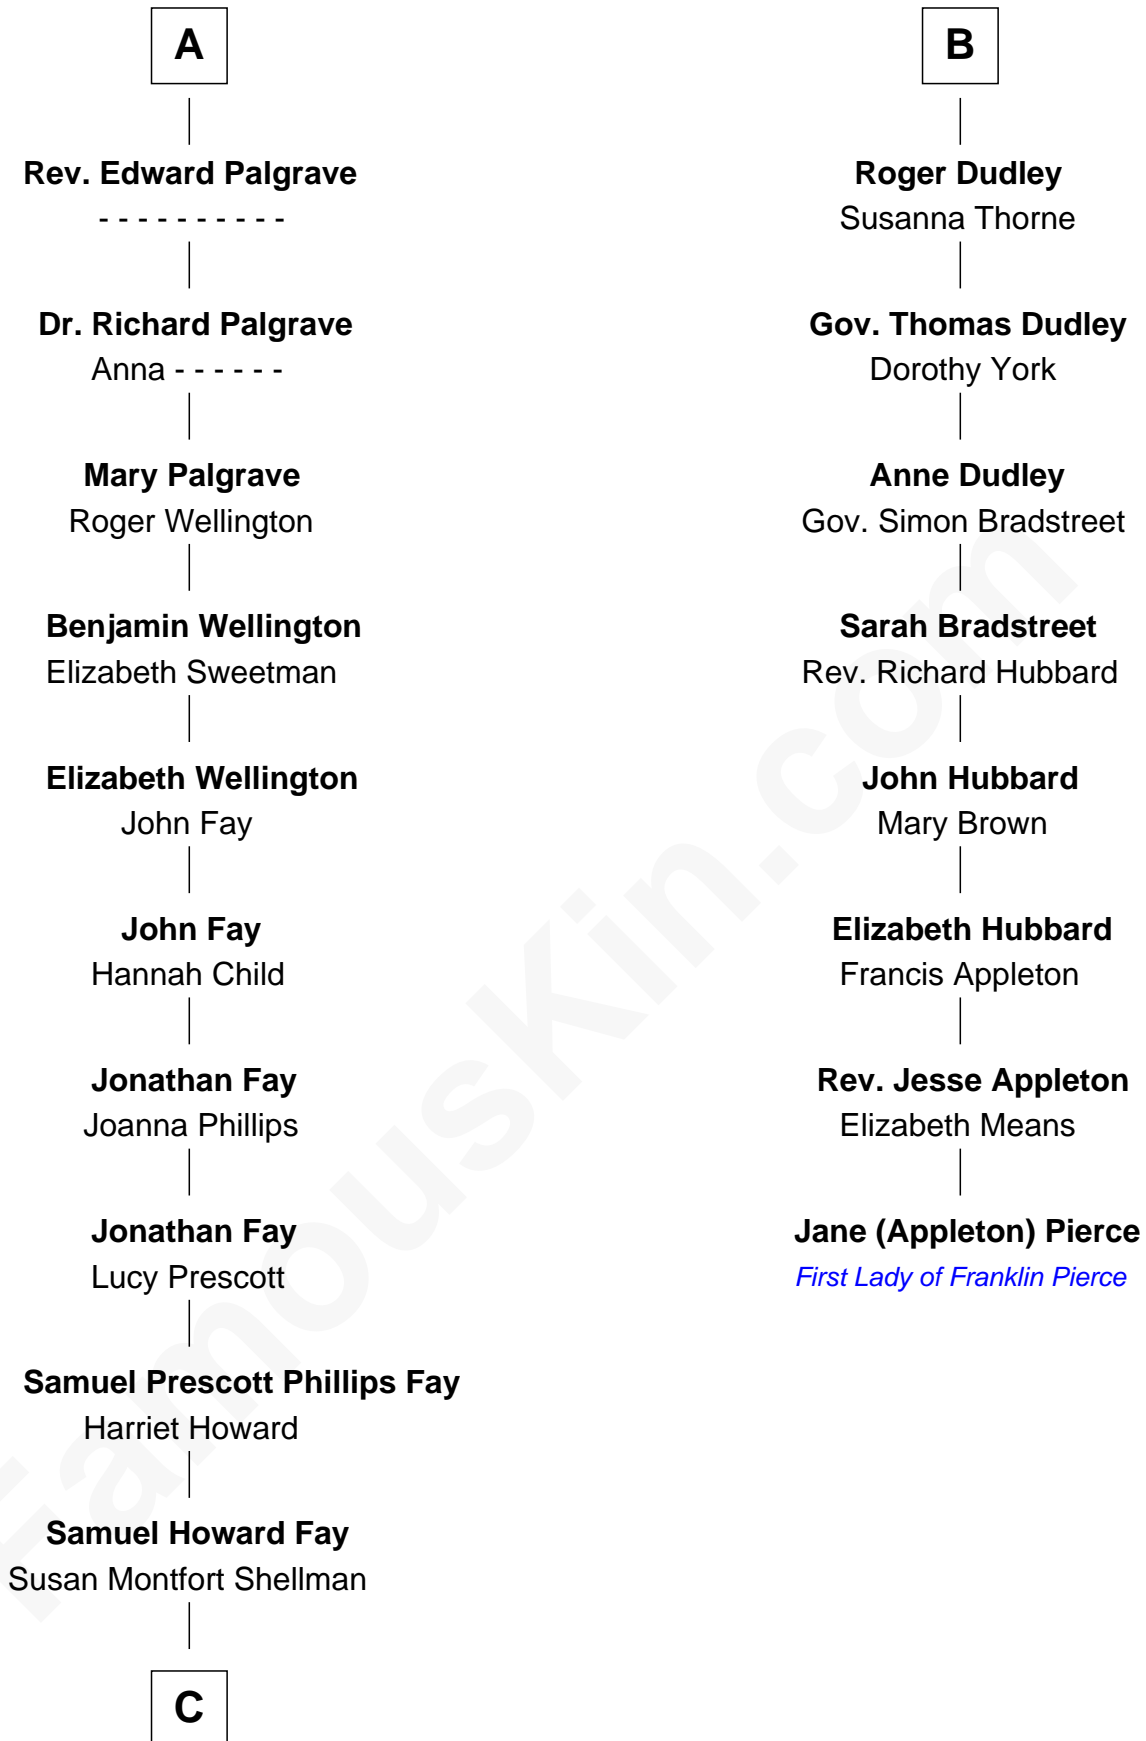

FamousKin.com
Relationship Chart of
George H. W. Bush
41st U.S. President

14th cousin 6 times removed of
Jane (Appleton) Pierce
First Lady of President Franklin Pierce

C

—
Harriet Eleanor Fay
Rev. James Smith Bush

—
Samuel Prescott Bush
Flora Sheldon

—
Prescott Sheldon Bush
Dorothy Wear Walker

—
George H. W. Bush
41st U.S. President

FamousKin.com