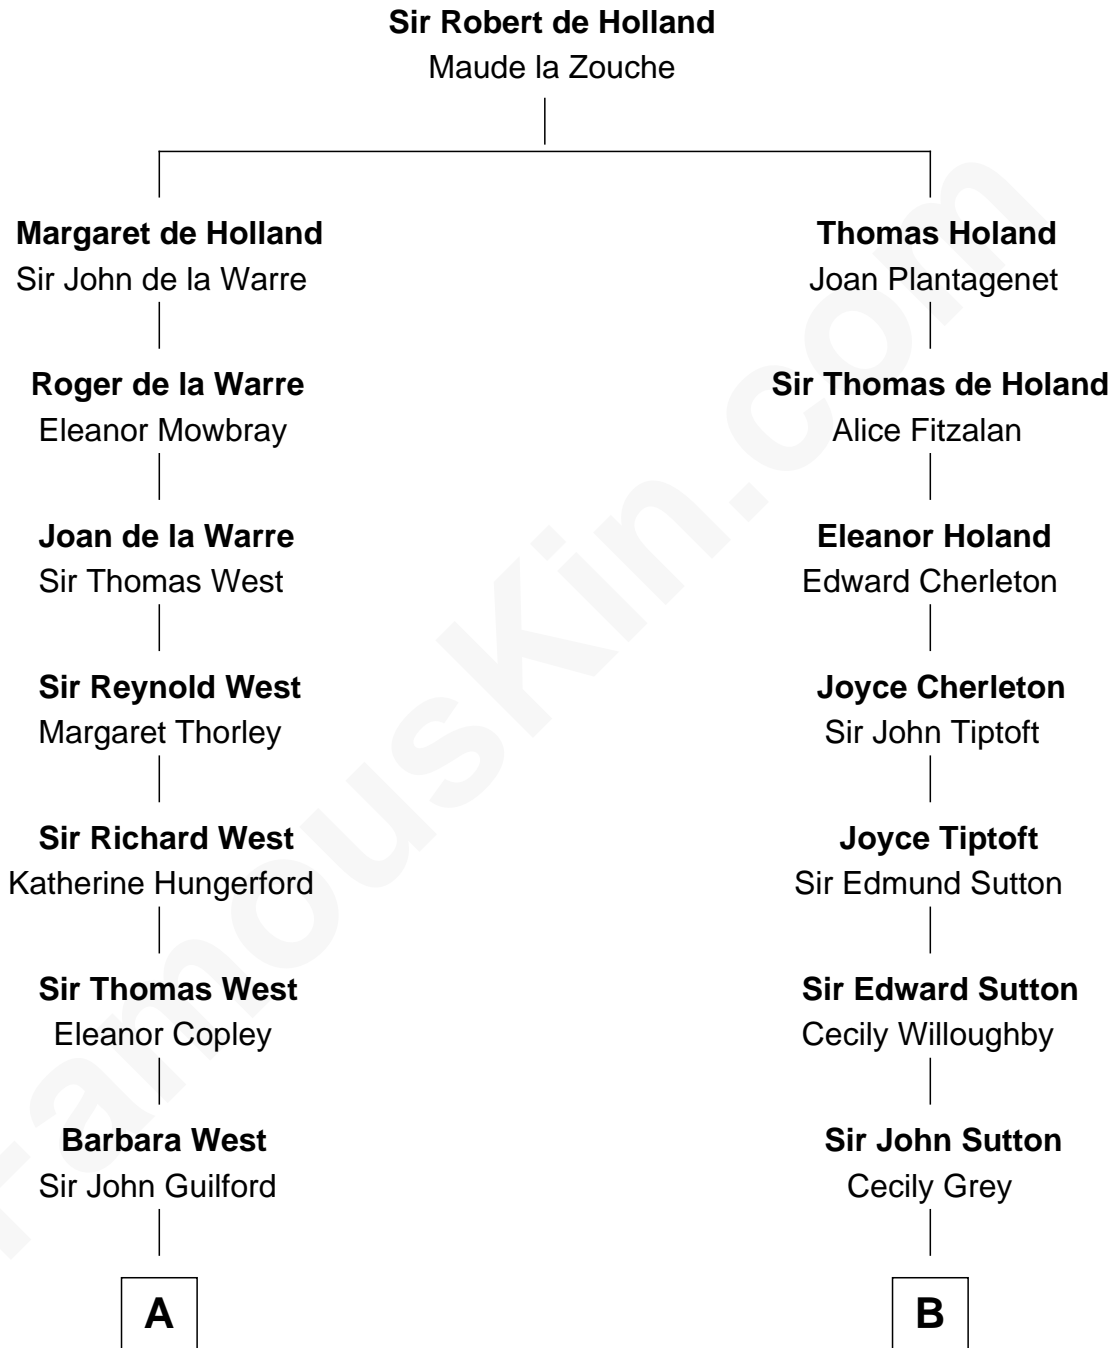

FamousKin.com
Relationship Chart of
George H. W. Bush
41st U.S. President

15th cousin 5 times removed of
Jane (Appleton) Pierce
First Lady of President Franklin Pierce

C

—
Harriet Eleanor Fay
Rev. James Smith Bush

—
Samuel Prescott Bush
Flora Sheldon

—
Prescott Sheldon Bush
Dorothy Wear Walker

—
George H. W. Bush
41st U.S. President

FamousKin.com