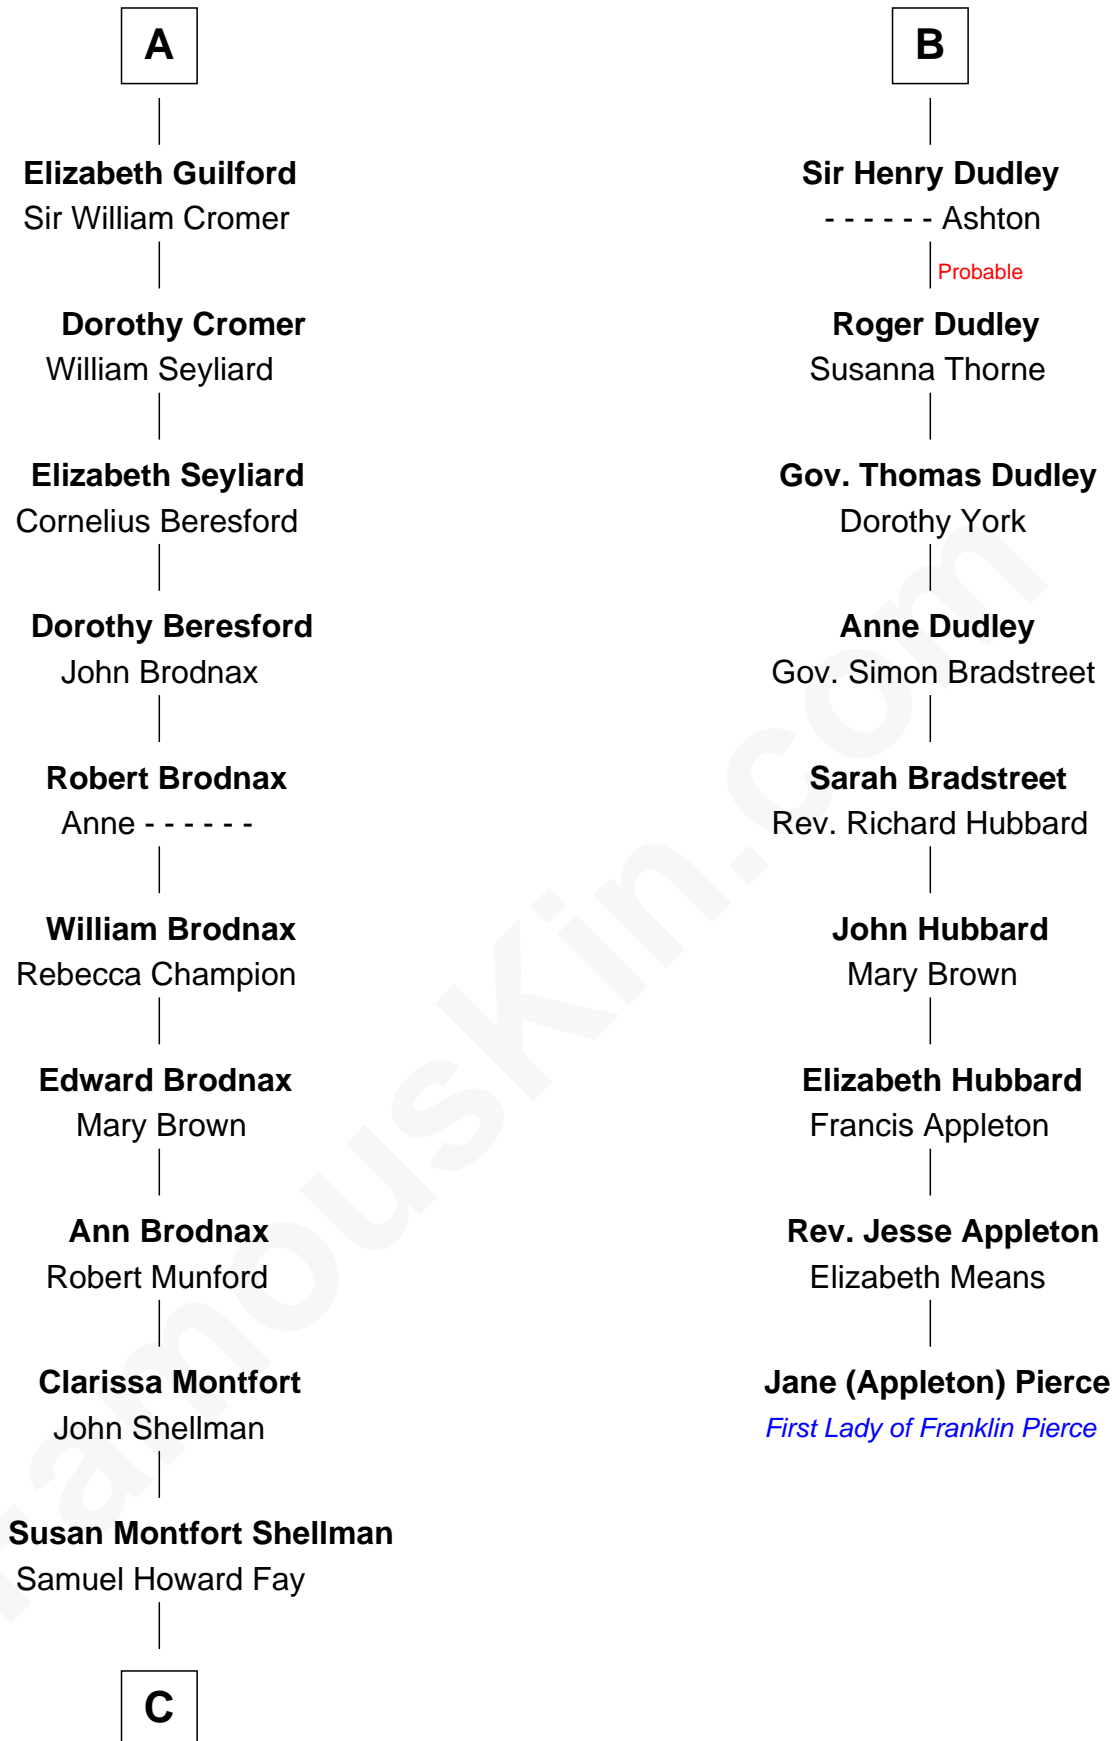

FamousKin.com
Relationship Chart of
George H. W. Bush
41st U.S. President

15th cousin 5 times removed of
Jane (Appleton) Pierce
First Lady of President Franklin Pierce

C

—
Harriet Eleanor Fay
Rev. James Smith Bush

—
Samuel Prescott Bush
Flora Sheldon

—
Prescott Sheldon Bush
Dorothy Wear Walker

—
George H. W. Bush
41st U.S. President

FamousKin.com