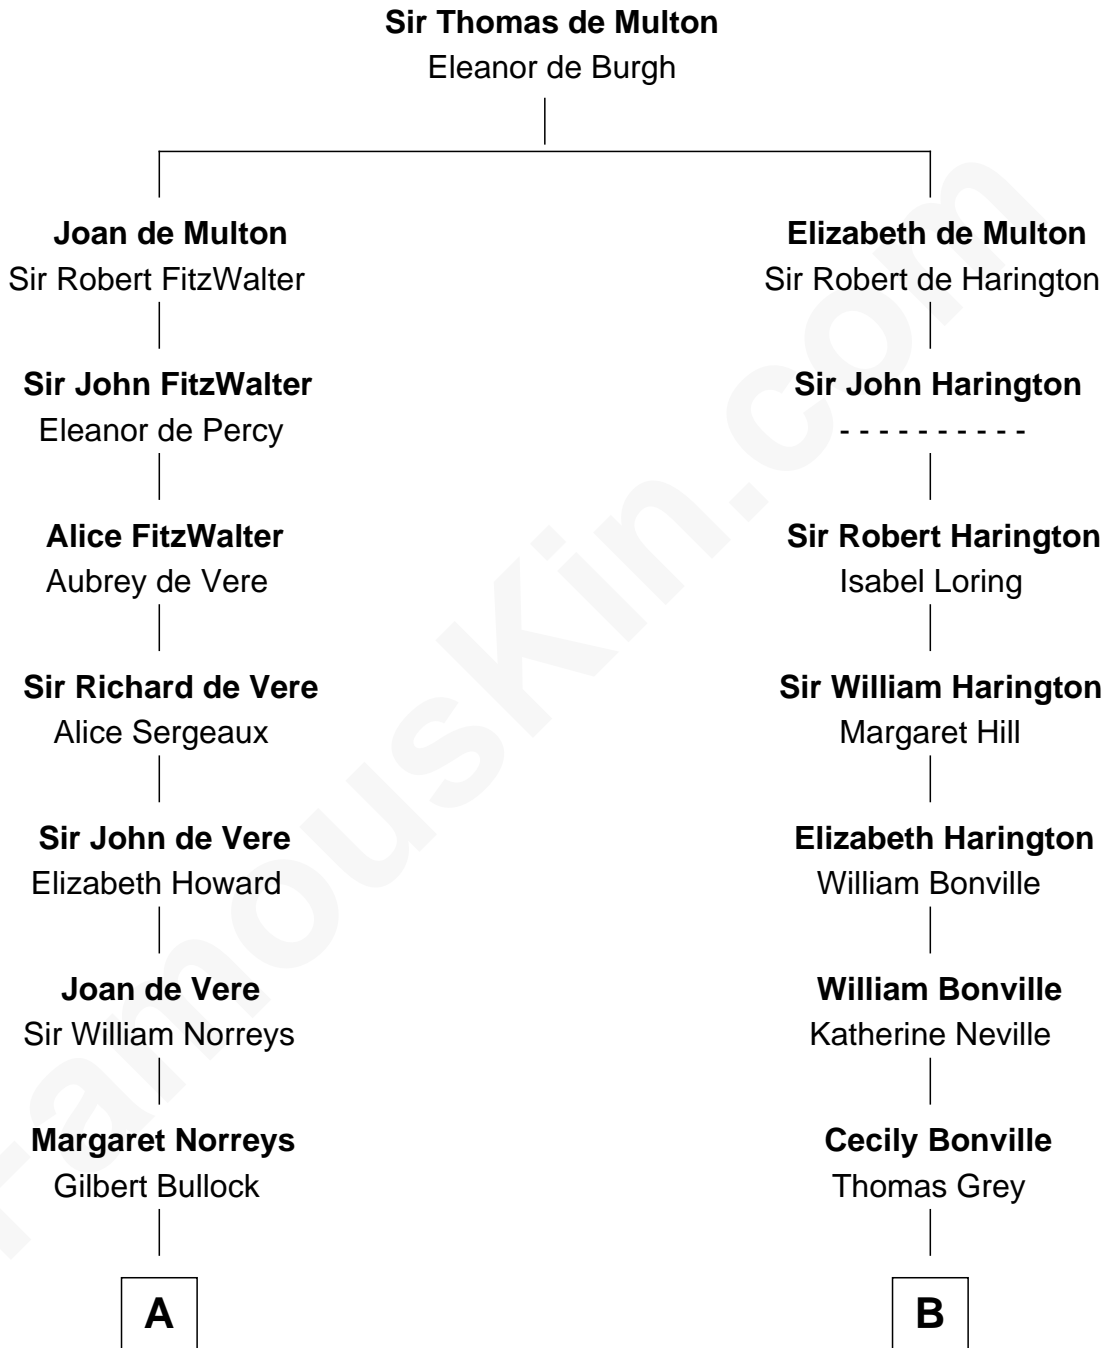

FamousKin.com
Relationship Chart of
George H. W. Bush
41st U.S. President

16th cousin 5 times removed of
Jane (Appleton) Pierce
First Lady of President Franklin Pierce

C

—
Samuel Howard Fay
Susan Montfort Shellman

—
Harriet Eleanor Fay
Rev. James Smith Bush

—
Samuel Prescott Bush
Flora Sheldon

—
Prescott Sheldon Bush
Dorothy Wear Walker

—
George H. W. Bush
41st U.S. President