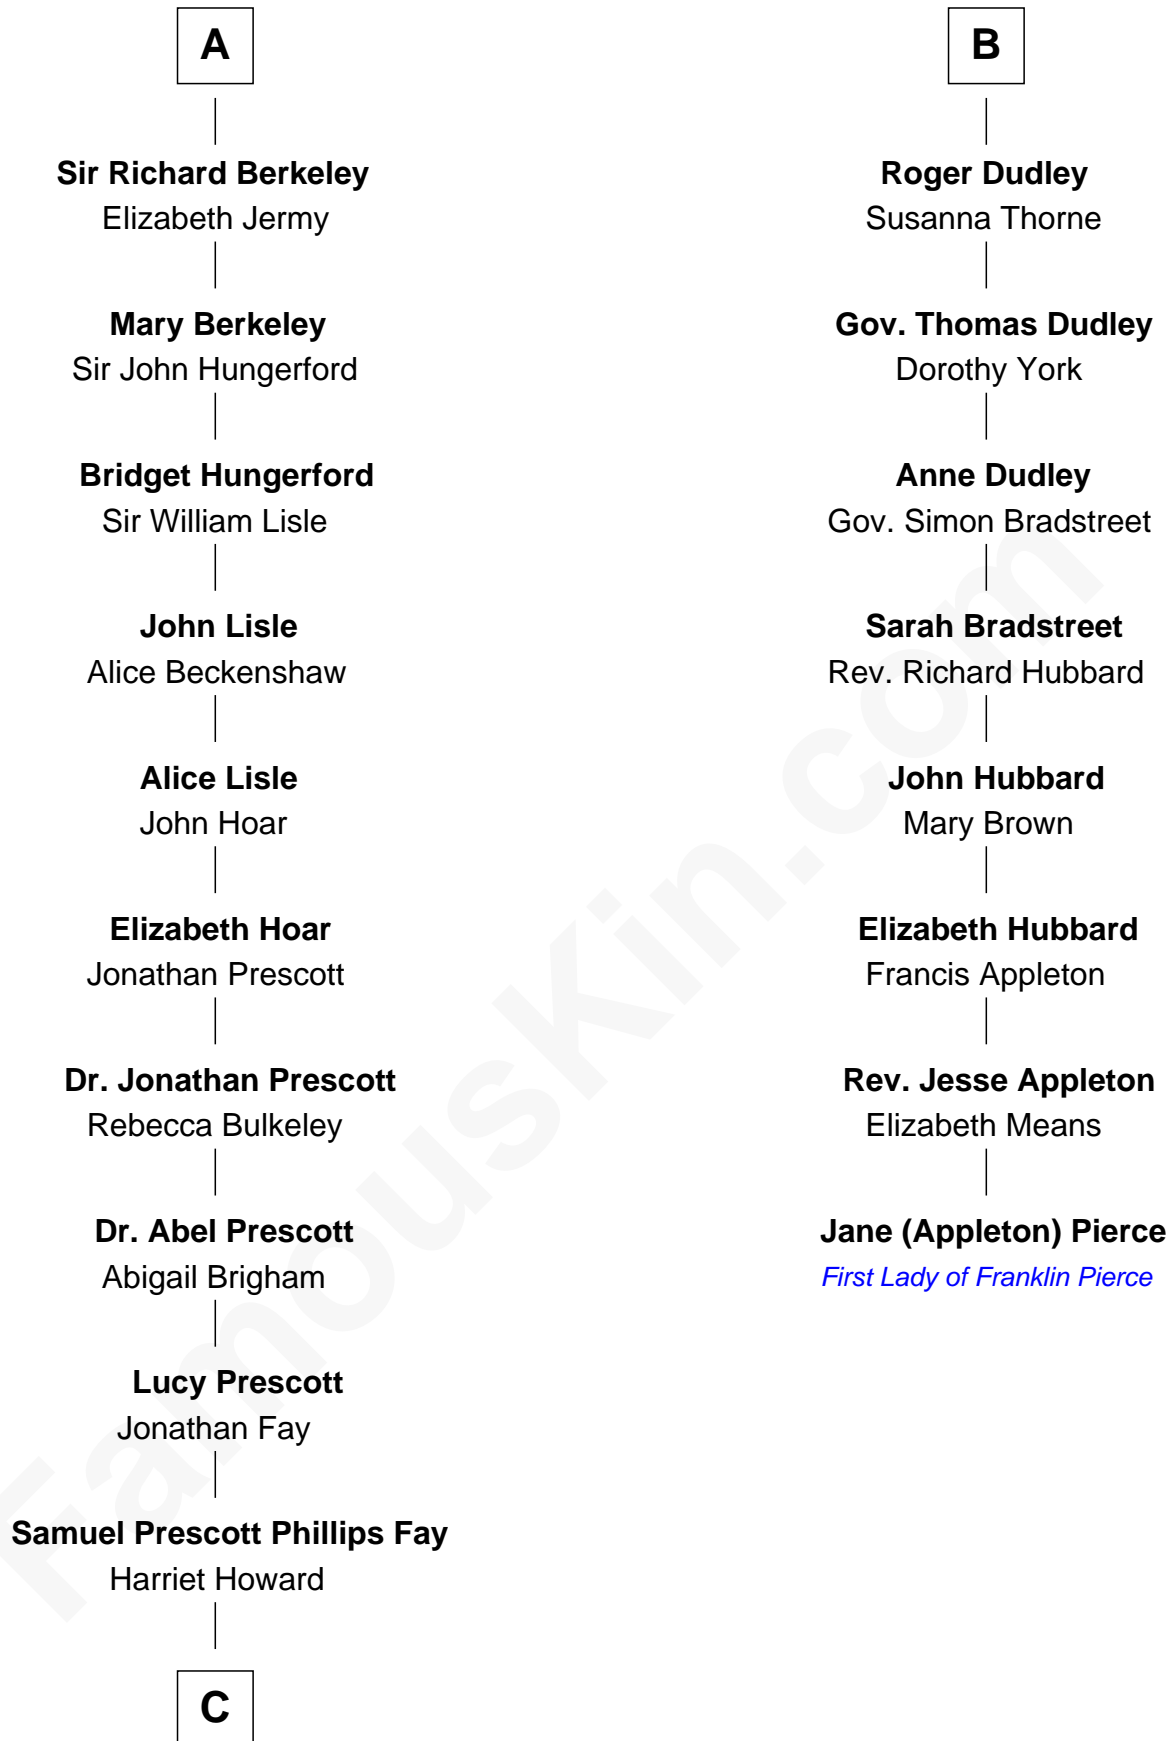

FamousKin.com
Relationship Chart of
George H. W. Bush
41st U.S. President

14th cousin 7 times removed of
Jane (Appleton) Pierce
First Lady of President Franklin Pierce

C

—
Samuel Howard Fay
Susan Montfort Shellman

—
Harriet Eleanor Fay
Rev. James Smith Bush

—
Samuel Prescott Bush
Flora Sheldon

—
Prescott Sheldon Bush
Dorothy Wear Walker

—
George H. W. Bush
41st U.S. President