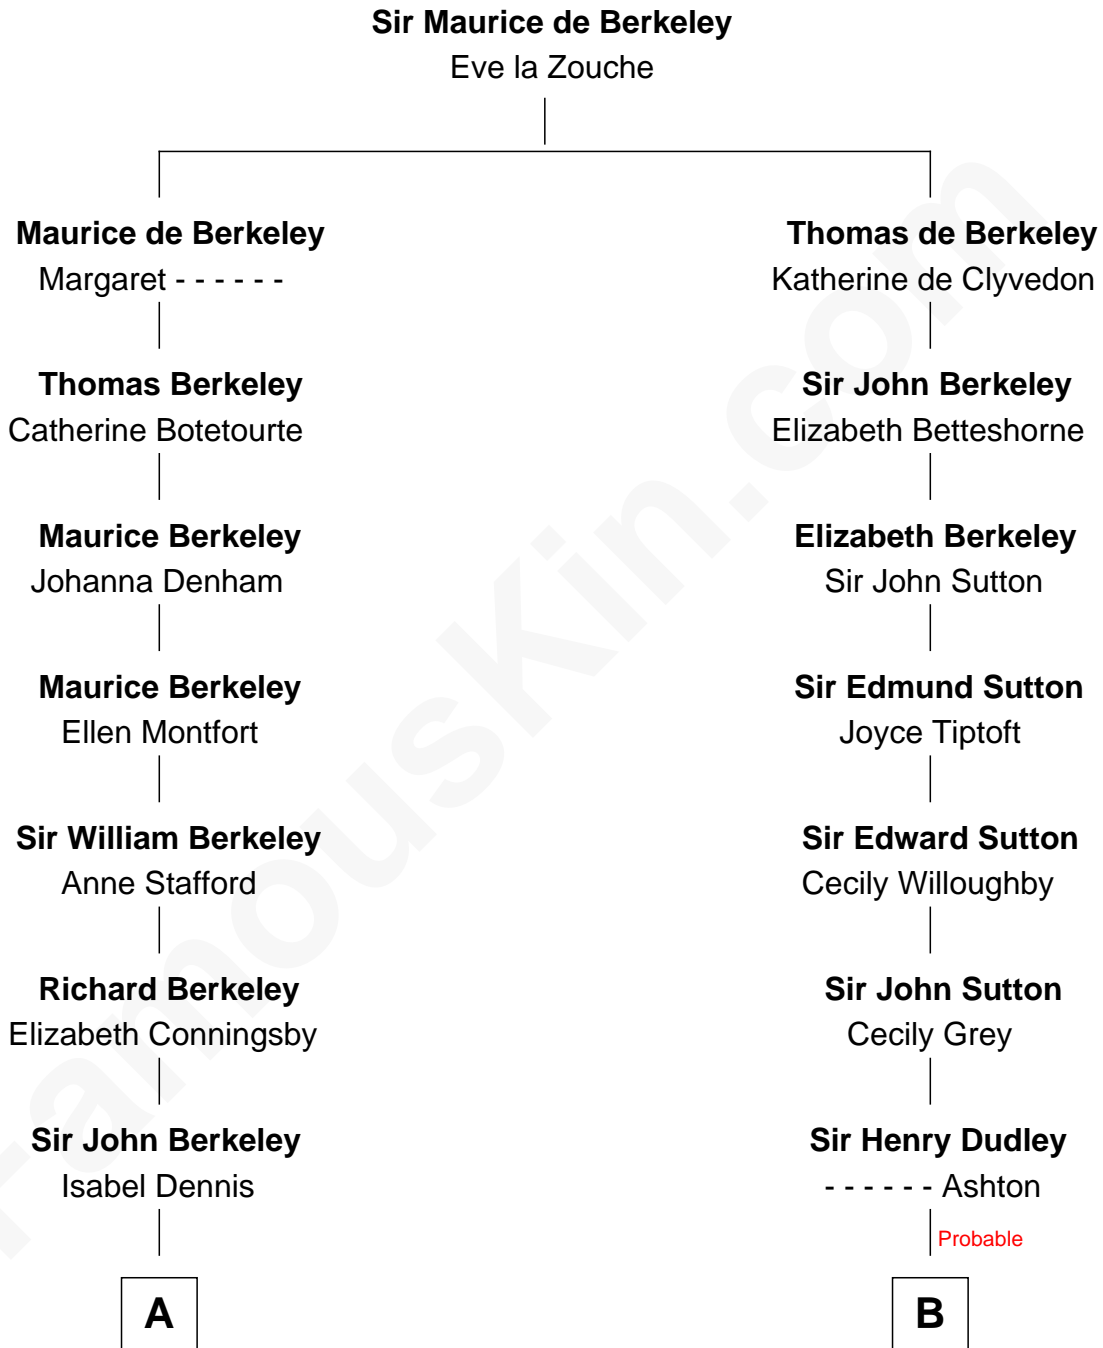

FamousKin.com
Relationship Chart of
George H. W. Bush
41st U.S. President

14th cousin 7 times removed of
Jane (Appleton) Pierce
First Lady of President Franklin Pierce

C

—
Samuel Howard Fay
Susan Montfort Shellman

—
Harriet Eleanor Fay
Rev. James Smith Bush

—
Samuel Prescott Bush
Flora Sheldon

—
Prescott Sheldon Bush
Dorothy Wear Walker

—
George H. W. Bush
41st U.S. President