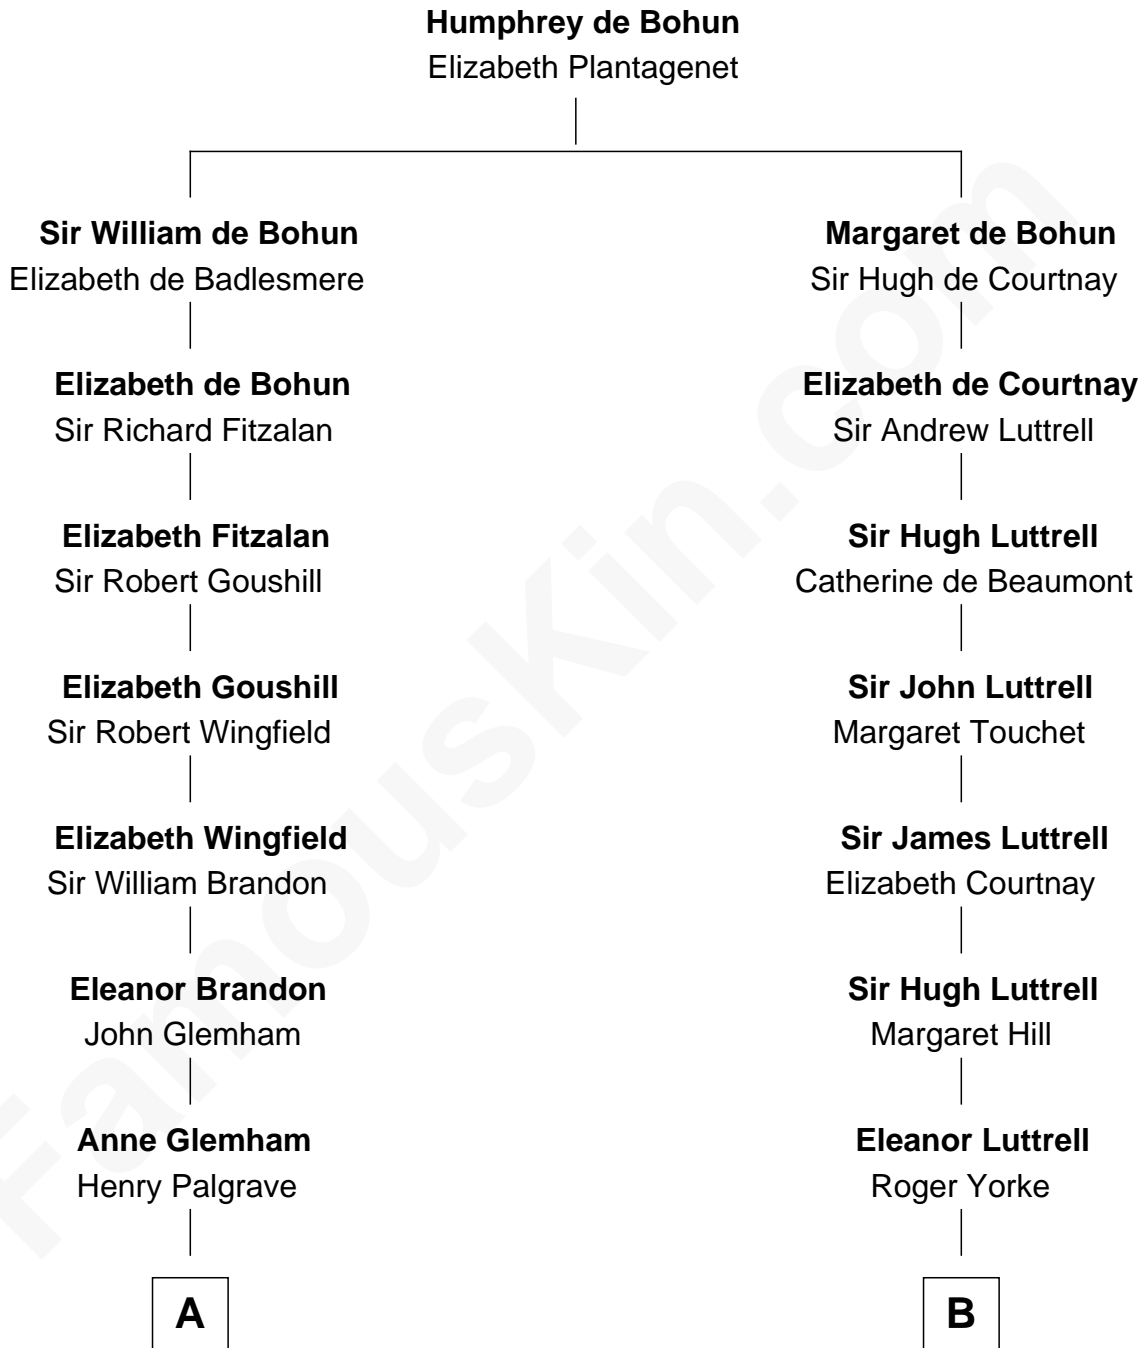

FamousKin.com
Relationship Chart of
George H. W. Bush
41st U.S. President

16th cousin 5 times removed of
Jane (Appleton) Pierce
First Lady of President Franklin Pierce

C

—
Samuel Howard Fay
Susan Montfort Shellman

—
Harriet Eleanor Fay
Rev. James Smith Bush

—
Samuel Prescott Bush
Flora Sheldon

—
Prescott Sheldon Bush
Dorothy Wear Walker

—
George H. W. Bush
41st U.S. President