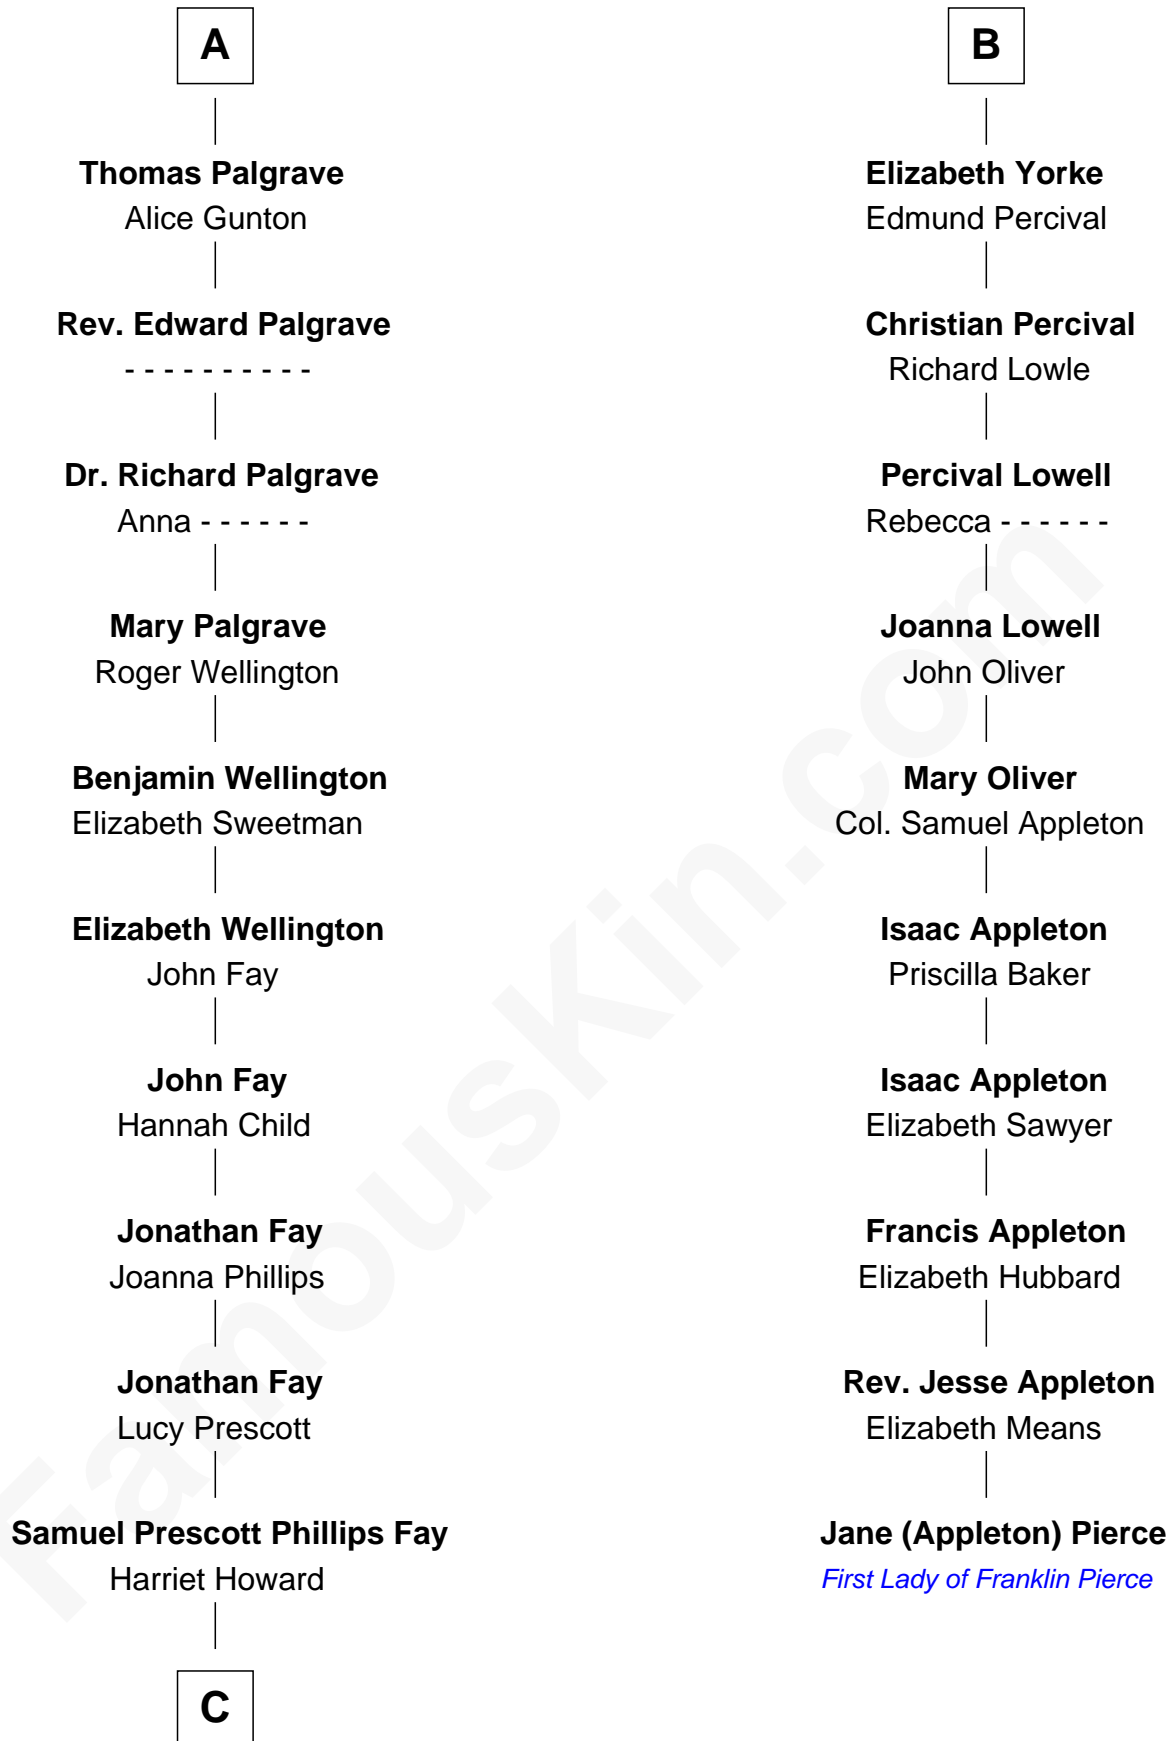

FamousKin.com
Relationship Chart of
George H. W. Bush
41st U.S. President

16th cousin 5 times removed of
Jane (Appleton) Pierce
First Lady of President Franklin Pierce

C

—
Samuel Howard Fay
Susan Montfort Shellman

—
Harriet Eleanor Fay
Rev. James Smith Bush

—
Samuel Prescott Bush
Flora Sheldon

—
Prescott Sheldon Bush
Dorothy Wear Walker

—
George H. W. Bush
41st U.S. President