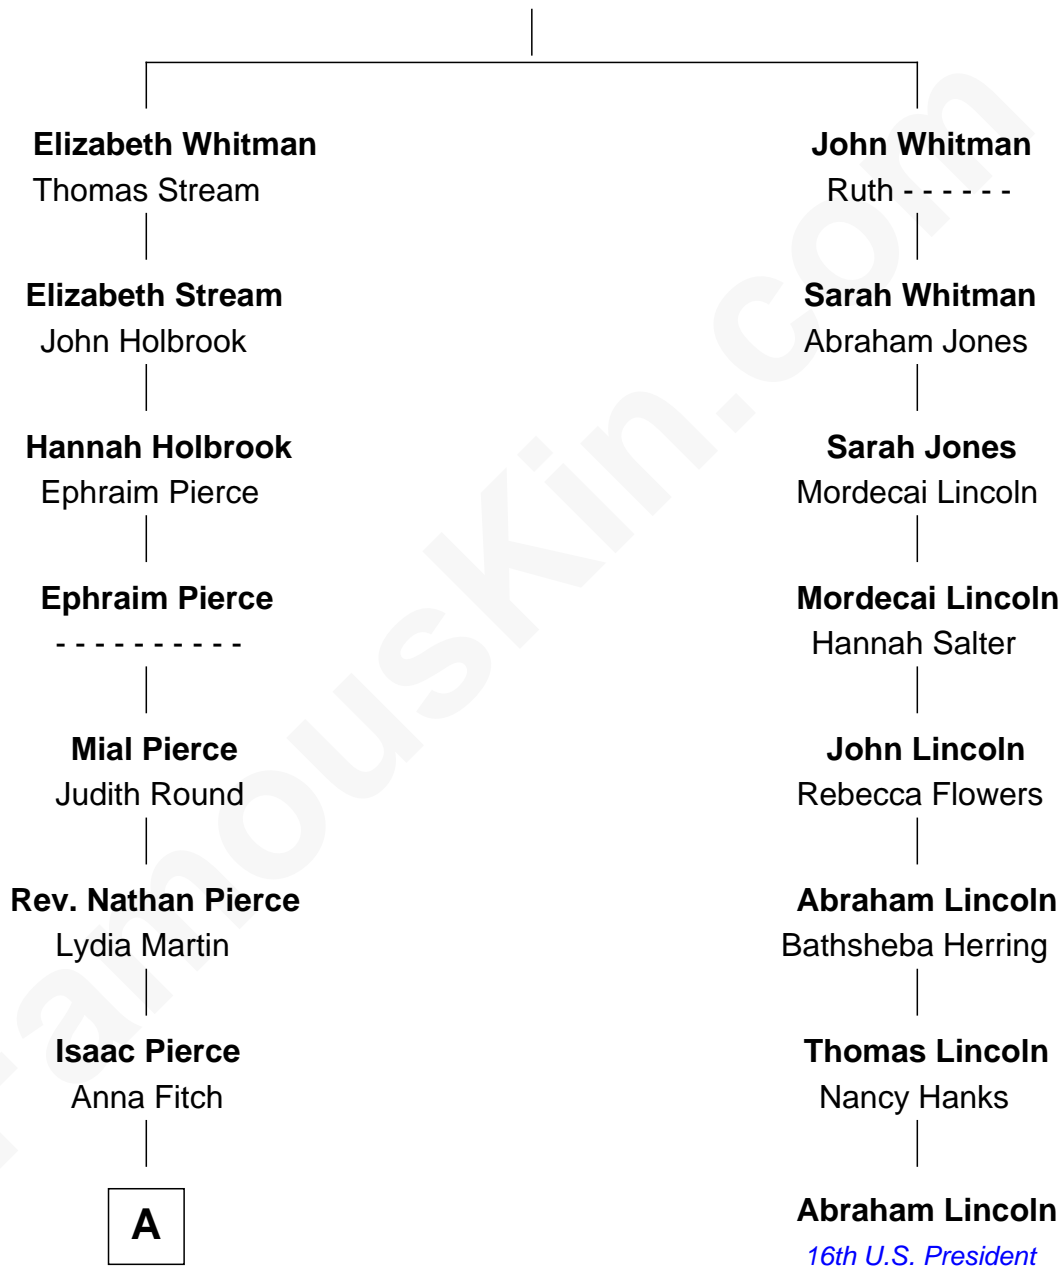

FamousKin.com Relationship Chart of

George H. W. Bush

41st U.S. President

7th cousin 5 times removed of

Abraham Lincoln

16th U.S. President

Richard Whitman

A

—
Levi Pierce

Betsy S. Wheeler

—
Elizabeth Slade Pierce

Cortland Philip Livingston Butler

—
Mary Elizabeth Butler

Robert Emmet Sheldon

—
Flora Sheldon

Samuel Prescott Bush

—
Prescott Sheldon Bush

Dorothy Wear Walker

—
George H. W. Bush

41st U.S. President

FamousKin.com