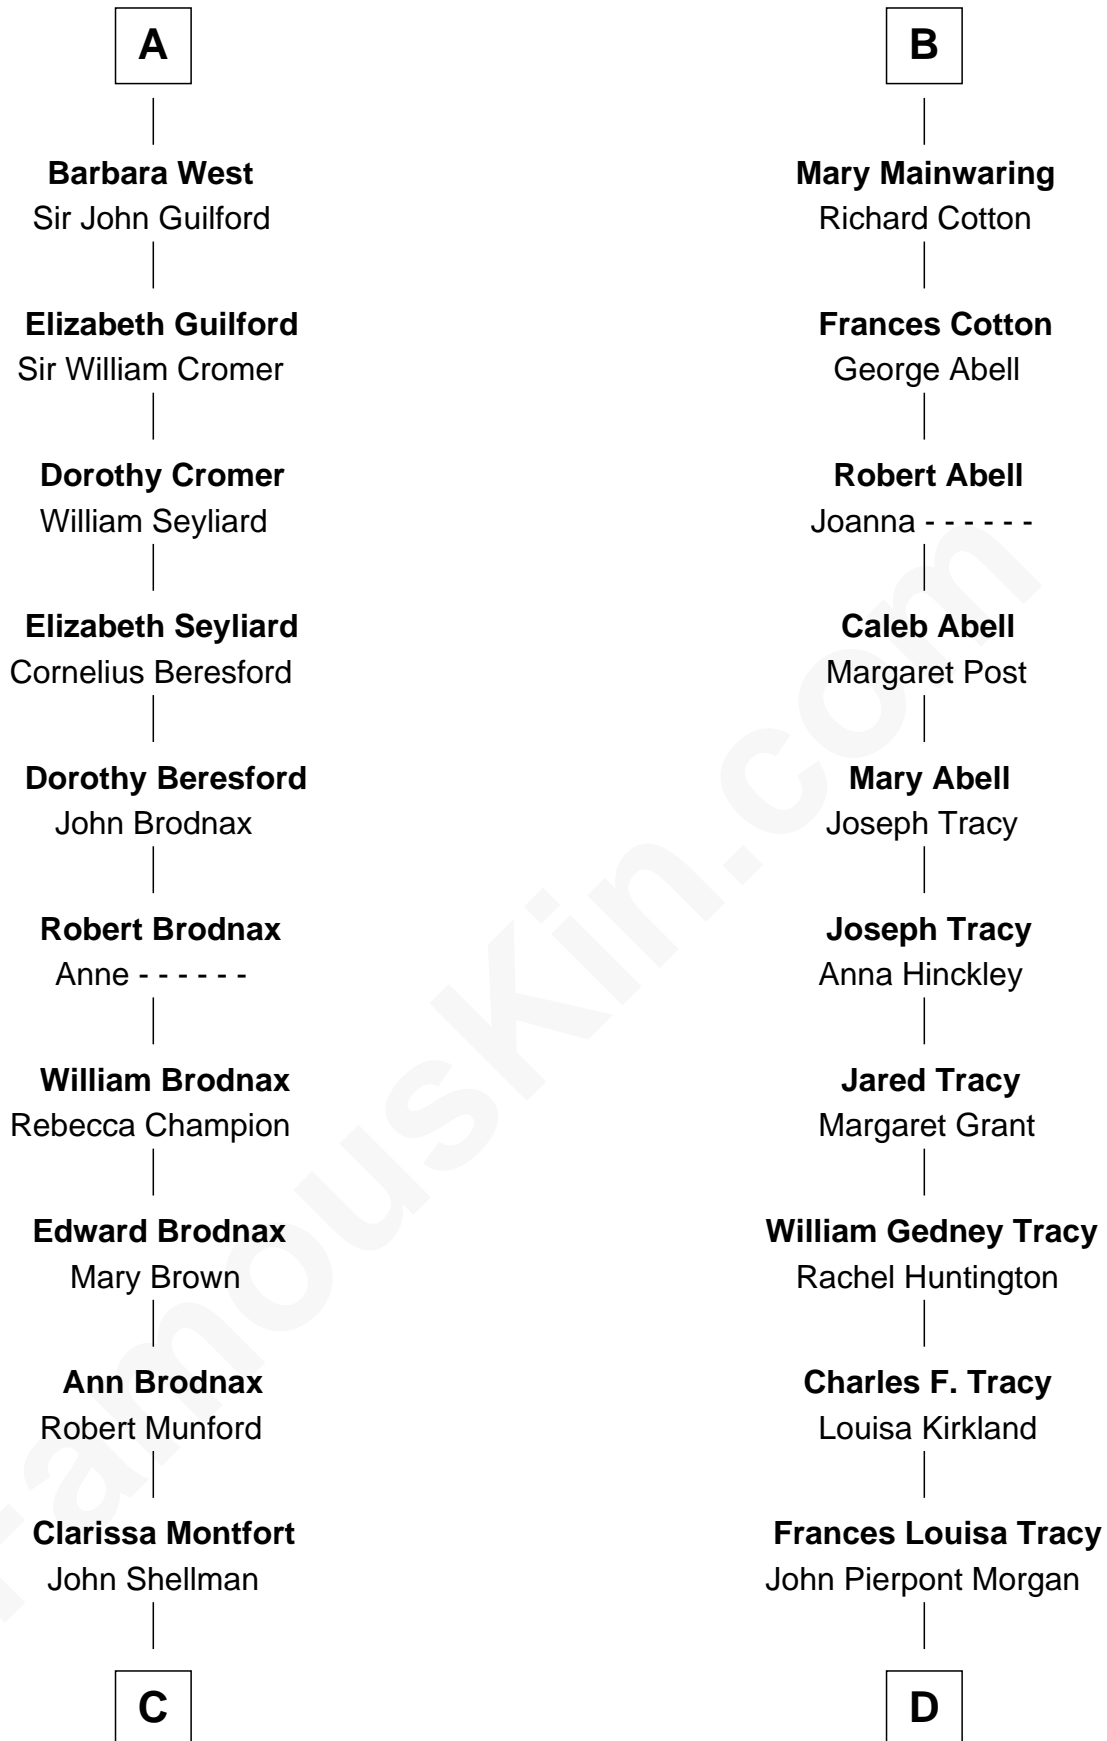

FamousKin.com
Relationship Chart of
George H. W. Bush
41st U.S. President

18th cousin 3 times removed of
Henry Sturgis Morgan
Co-Founder of Morgan Stanley

Sir Thomas de Beauchamp
 Katherine de Mortimer

C

Susan Montfort Shellman

Samuel Howard Fay

Harriet Eleanor Fay

Rev. James Smith Bush

Samuel Prescott Bush

Flora Sheldon

Prescott Sheldon Bush

Dorothy Wear Walker