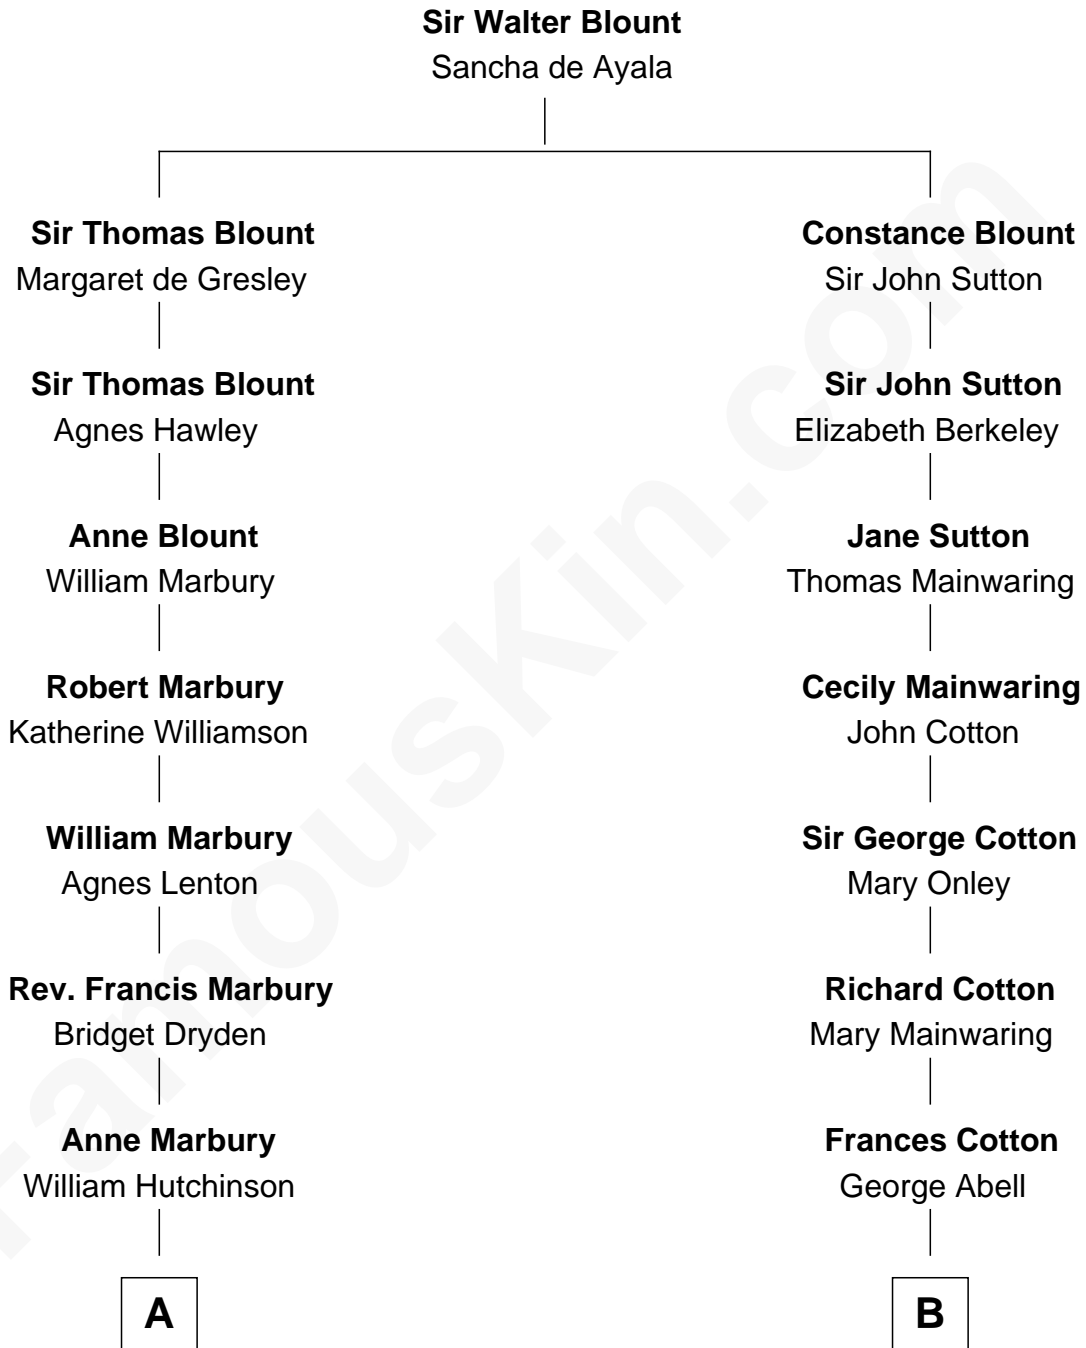

FamousKin.com
Relationship Chart of
George H. W. Bush
41st U.S. President

16th cousin 2 times removed of
Henry Sturgis Morgan
Co-Founder of Morgan Stanley

C

Prescott Sheldon Bush

Dorothy Wear Walker

George H. W. Bush

41st U.S. President

FamousKin.com