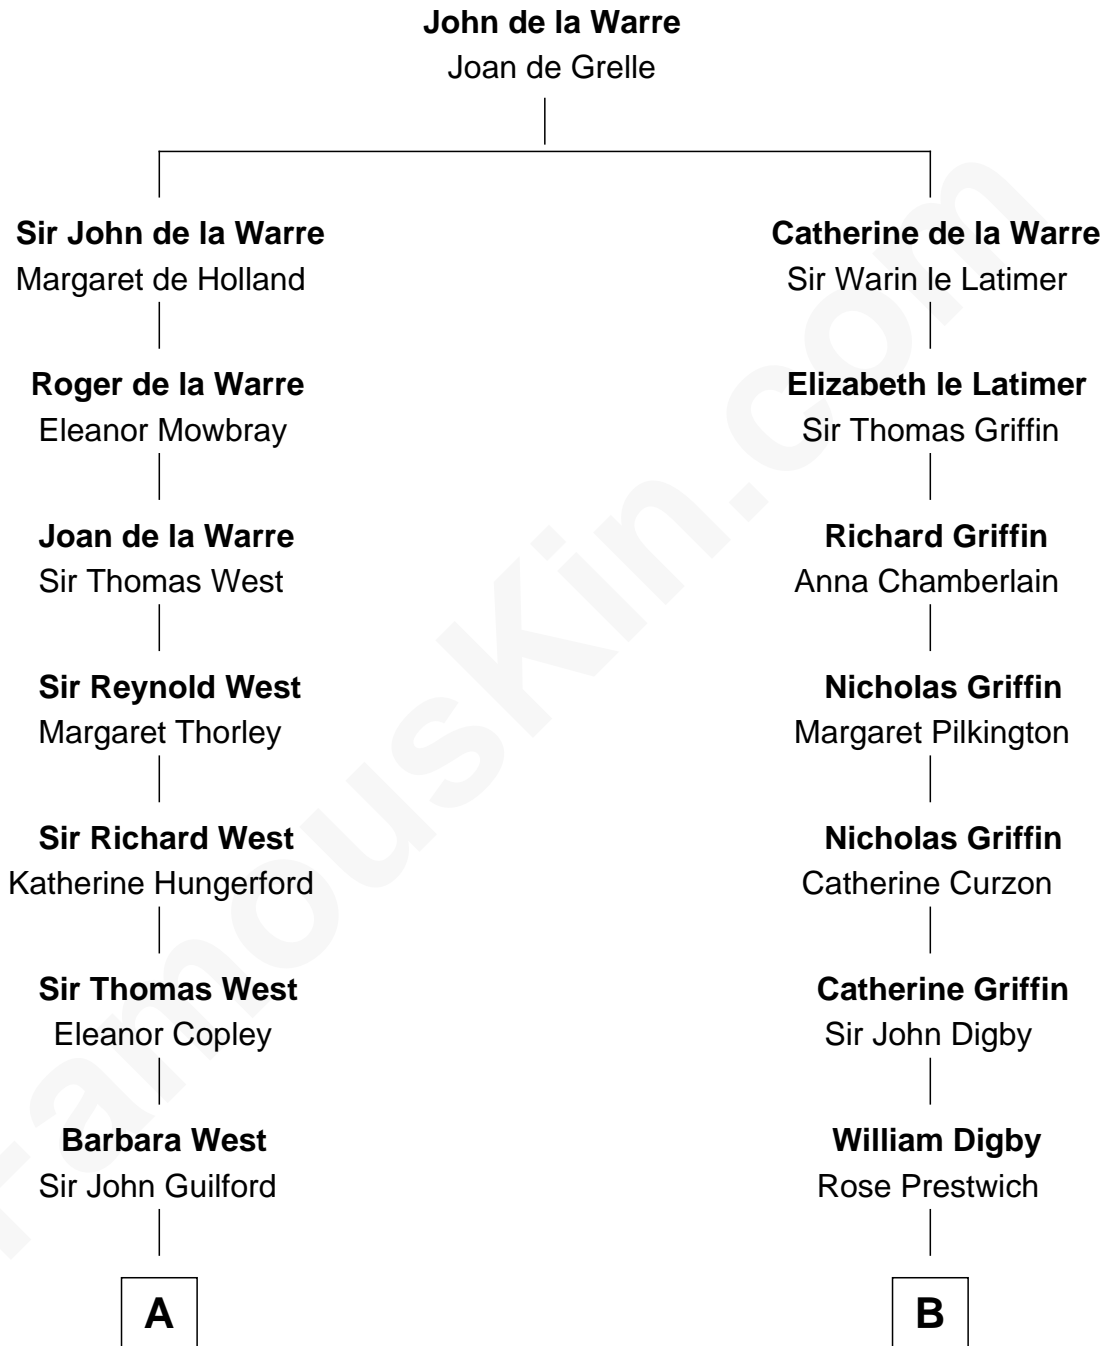

**FamousKin.com**  
**Relationship Chart of**  
**George H. W. Bush**  
*41st U.S. President*

19th cousin 1 time removed of  
**Henry Sturgis Morgan**  
*Co-Founder of Morgan Stanley*

**C**

**Harriet Eleanor Fay**  
Rev. James Smith Bush

**Samuel Prescott Bush**  
Flora Sheldon

**Prescott Sheldon Bush**  
Dorothy Wear Walker

**George H. W. Bush**  
*41st U.S. President*

**D**

**John Pierpont Morgan**  
Frances Louisa Tracy

**John Pierpont Morgan**  
Jane Norton Grew