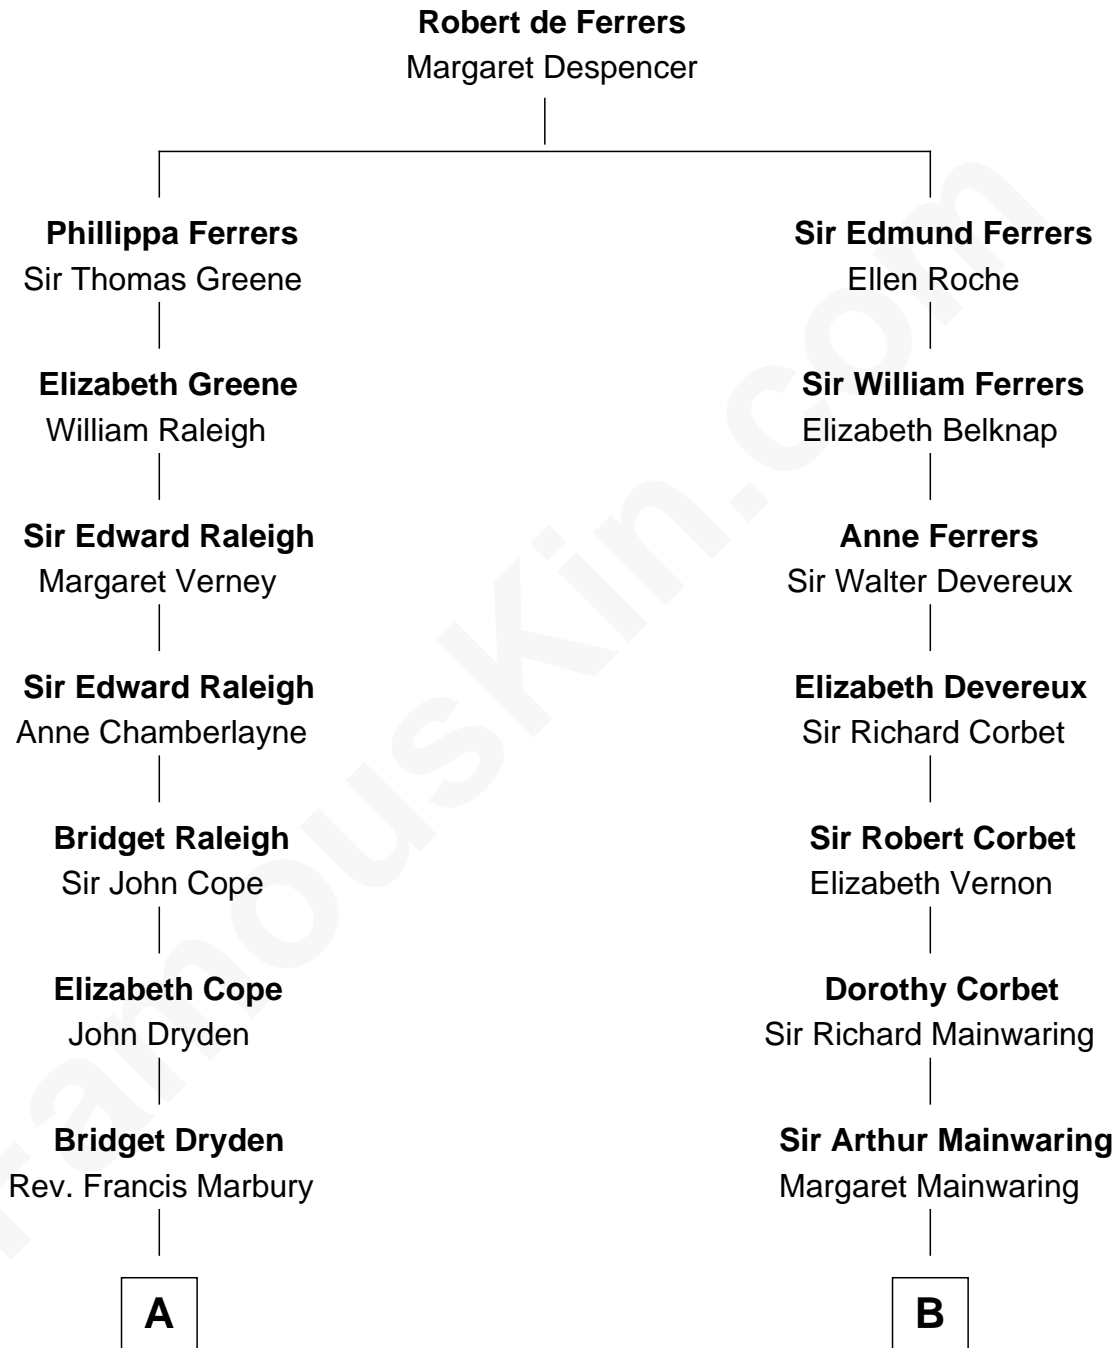

**FamousKin.com**  
**Relationship Chart of**  
**George H. W. Bush**  
*41st U.S. President*

18th cousin 1 time removed of  
**Henry Sturgis Morgan**  
*Co-Founder of Morgan Stanley*

**C**

**Samuel Prescott Bush**

Flora Sheldon

**Prescott Sheldon Bush**

Dorothy Wear Walker

**George H. W. Bush**

*41st U.S. President*

**D**

**John Pierpont Morgan**

Jane Norton Grew