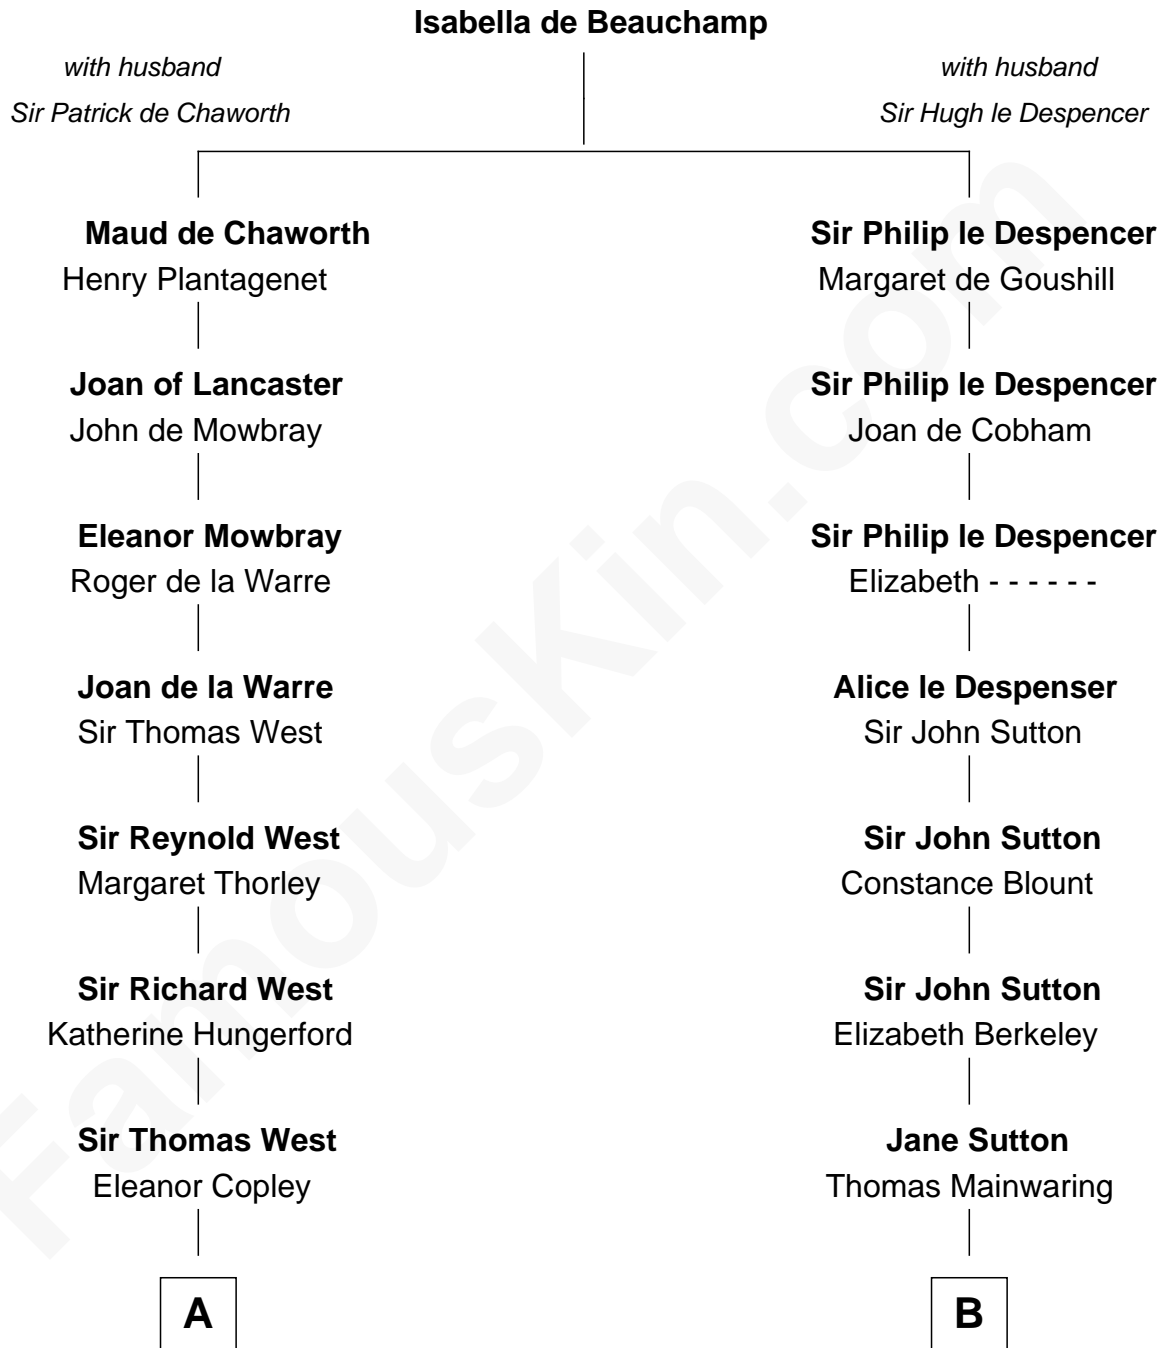

FamousKin.com
Relationship Chart of
George H. W. Bush
41st U.S. President

20th cousin 1 time removed of
Henry Sturgis Morgan
Co-Founder of Morgan Stanley

C

Susan Montfort Shellman

Samuel Howard Fay

Harriet Eleanor Fay

Rev. James Smith Bush

Samuel Prescott Bush

Flora Sheldon

Prescott Sheldon Bush

Dorothy Wear Walker

George H. W. Bush

41st U.S. President

D