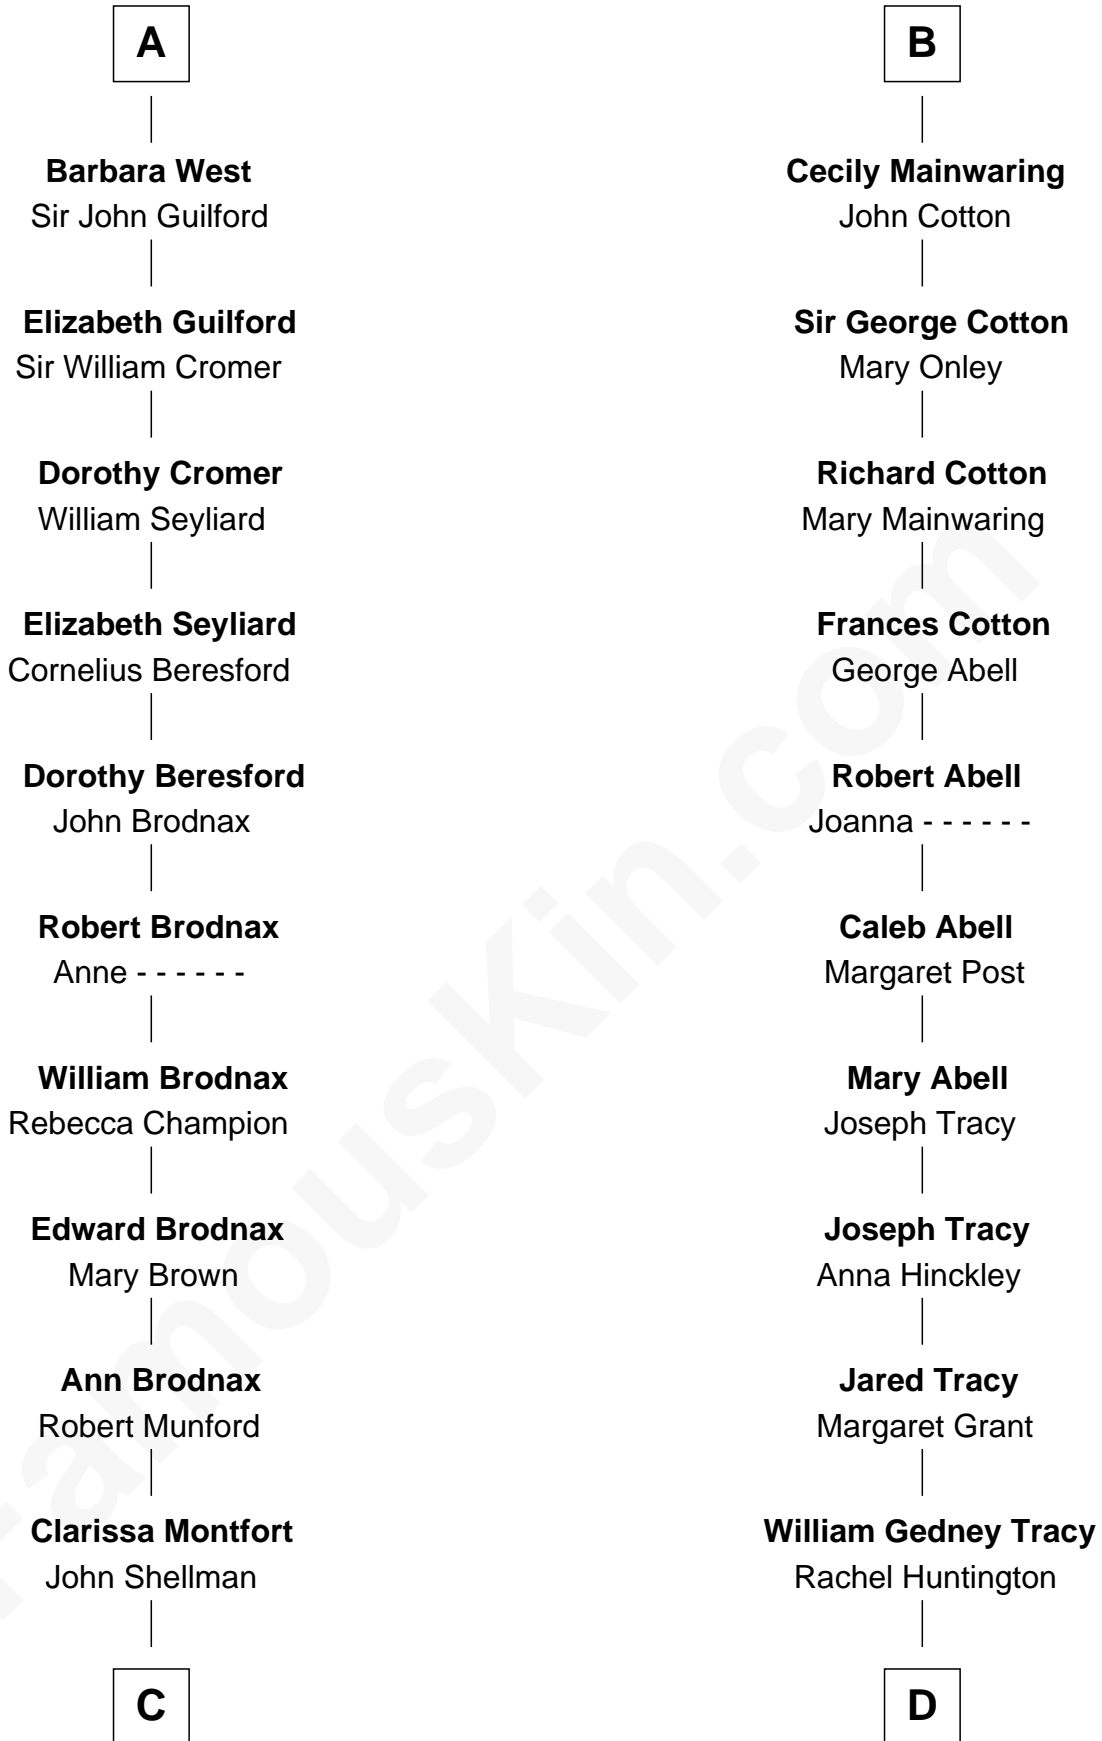

FamousKin.com
Relationship Chart of
George H. W. Bush
41st U.S. President

20th cousin 1 time removed of
Henry Sturgis Morgan
Co-Founder of Morgan Stanley

C

Susan Montfort Shellman

Samuel Howard Fay

Harriet Eleanor Fay

Rev. James Smith Bush

Samuel Prescott Bush

Flora Sheldon

Prescott Sheldon Bush

Dorothy Wear Walker

George H. W. Bush

41st U.S. President

D

Charles F. Tracy

Louisa Kirkland

Frances Louisa Tracy

John Pierpont Morgan

John Pierpont Morgan

Jane Norton Grew

Henry Sturgis Morgan

Co-Founder of Morgan Stanley