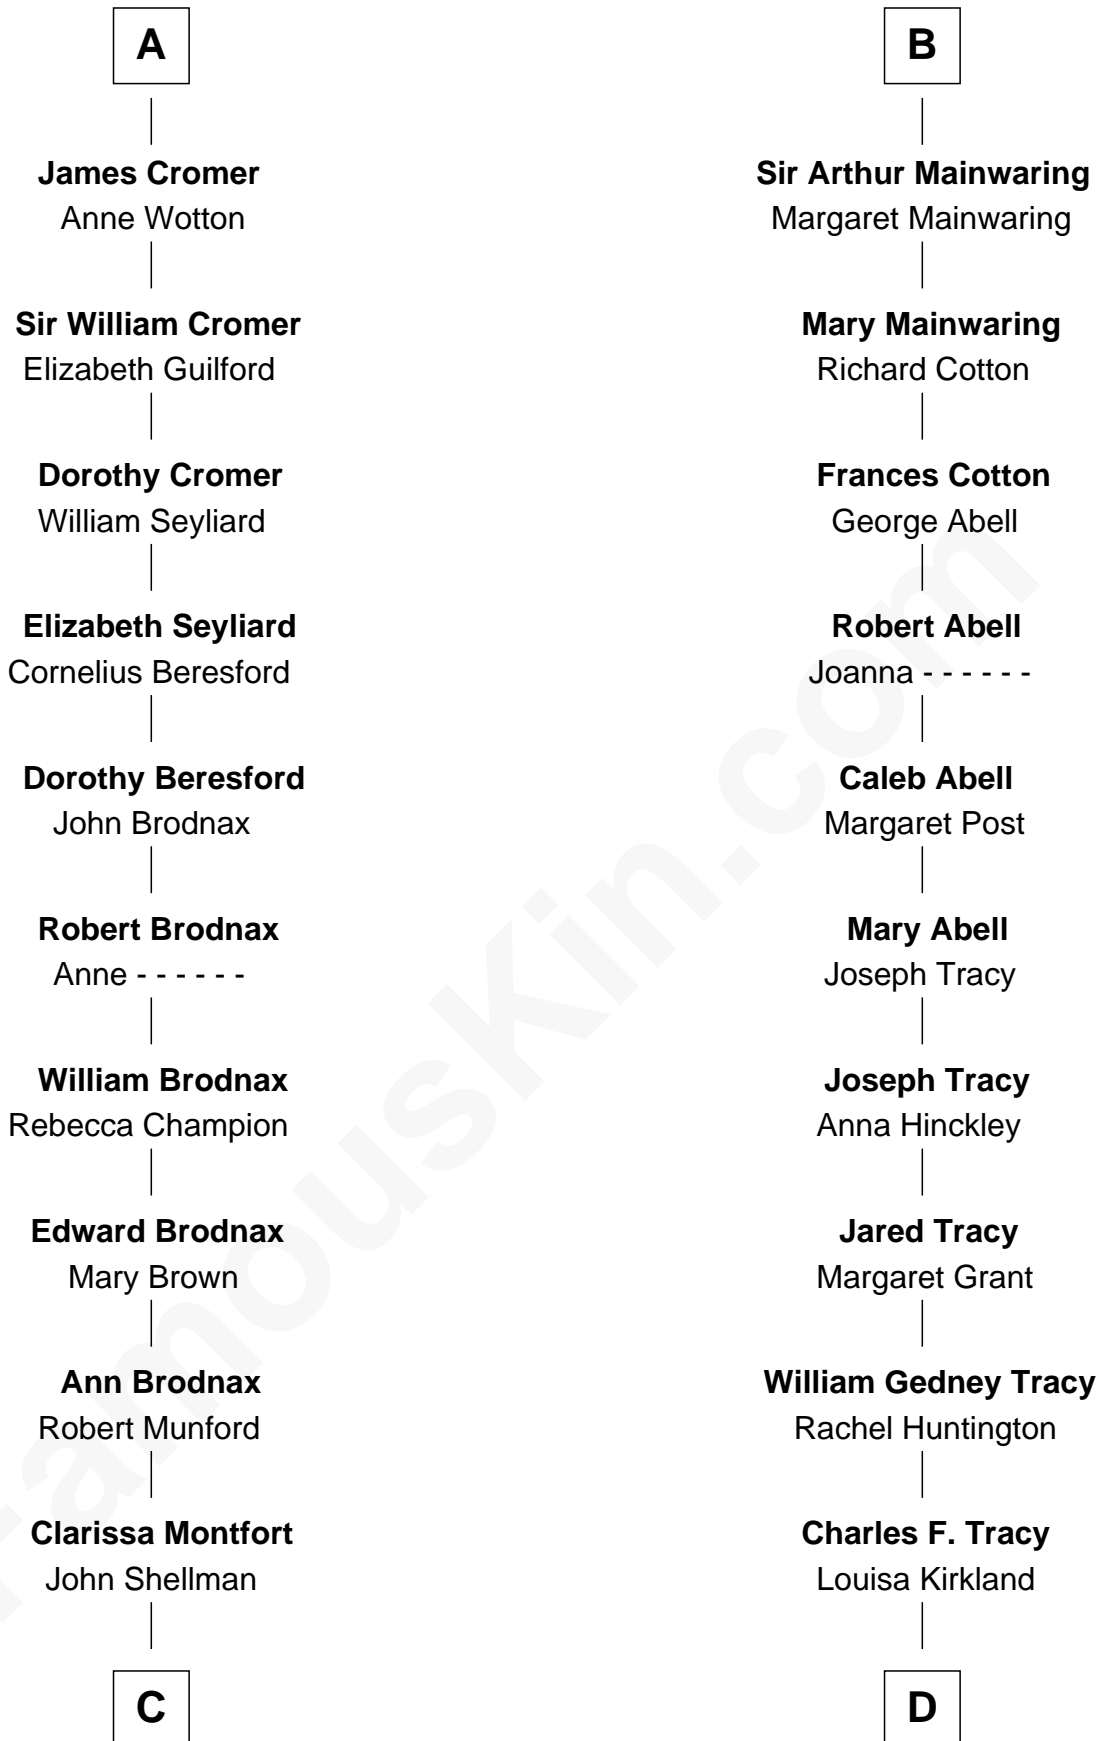

**FamousKin.com**  
**Relationship Chart of**  
**George H. W. Bush**  
*41st U.S. President*

19th cousin 2 times removed of  
**Henry Sturgis Morgan**  
*Co-Founder of Morgan Stanley*

**C**

**Susan Montfort Shellman**

Samuel Howard Fay

**Harriet Eleanor Fay**

Rev. James Smith Bush

**Samuel Prescott Bush**

Flora Sheldon

**Prescott Sheldon Bush**

Dorothy Wear Walker

**George H. W. Bush**

*41st U.S. President*

**D**

**Frances Louisa Tracy**

John Pierpont Morgan

**John Pierpont Morgan**

Jane Norton Grew

**Henry Sturgis Morgan**

*Co-Founder of Morgan Stanley*