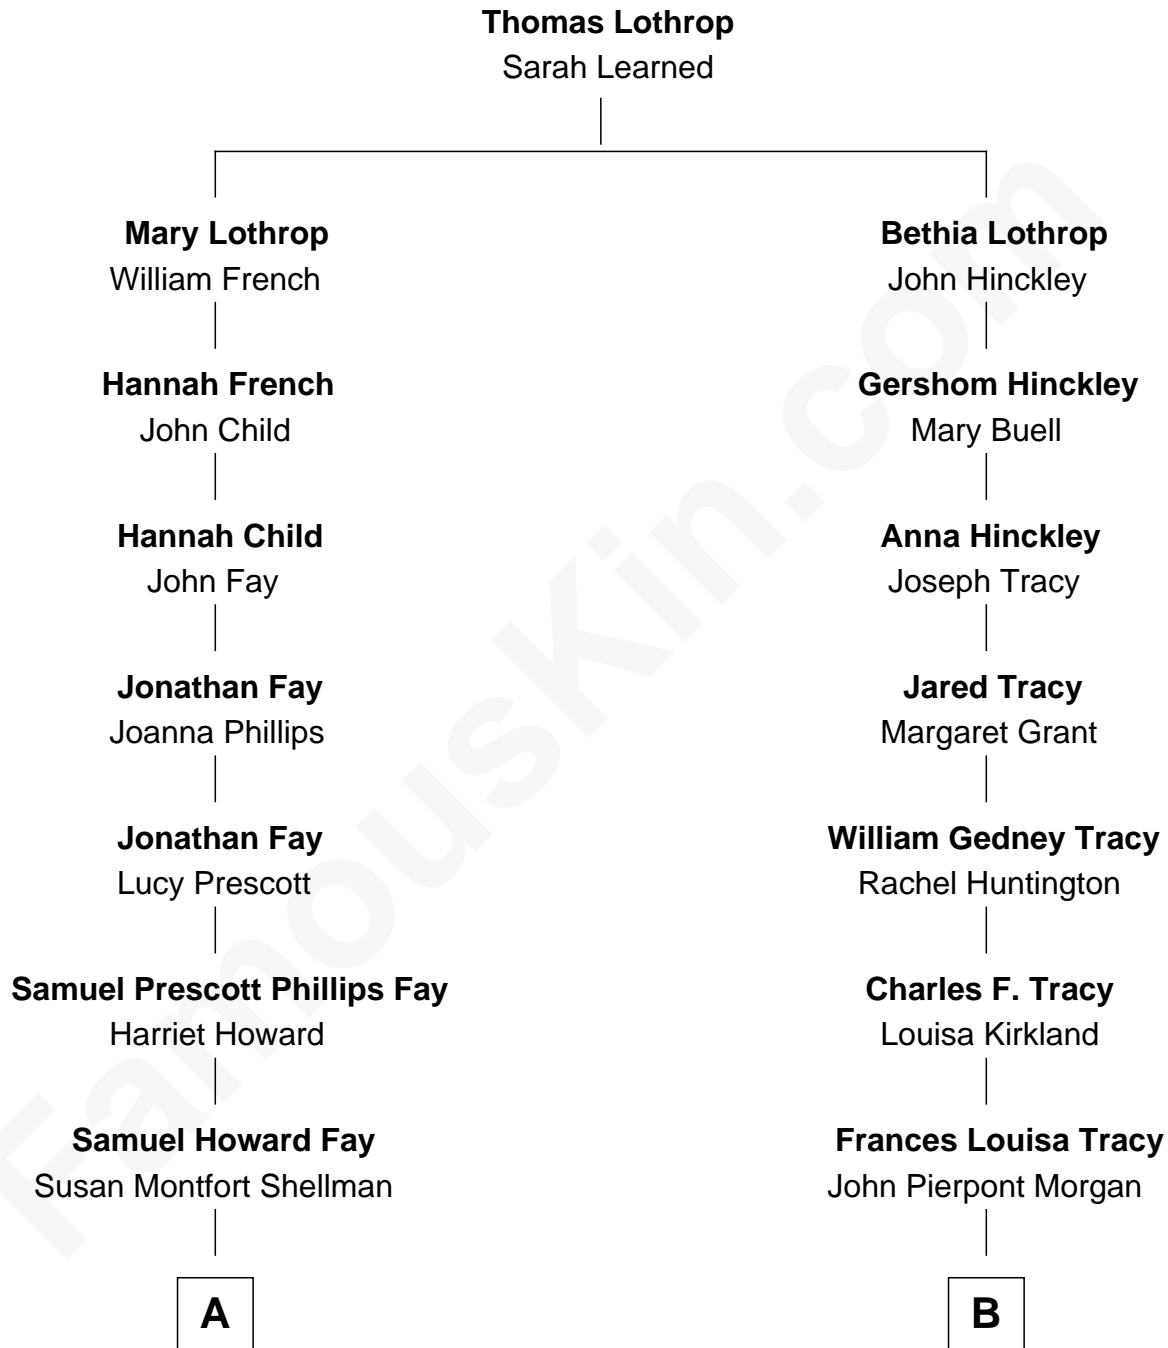

FamousKin.com
Relationship Chart of
George H. W. Bush
41st U.S. President

8th cousin 2 times removed of
Henry Sturgis Morgan
Co-Founder of Morgan Stanley

A

Harriet Eleanor Fay
Rev. James Smith Bush

Samuel Prescott Bush
Flora Sheldon

Prescott Sheldon Bush
Dorothy Wear Walker

George H. W. Bush
41st U.S. President

B

John Pierpont Morgan
Jane Norton Grew

Henry Sturgis Morgan
Co-Founder of Morgan Stanley

FamousKin.com