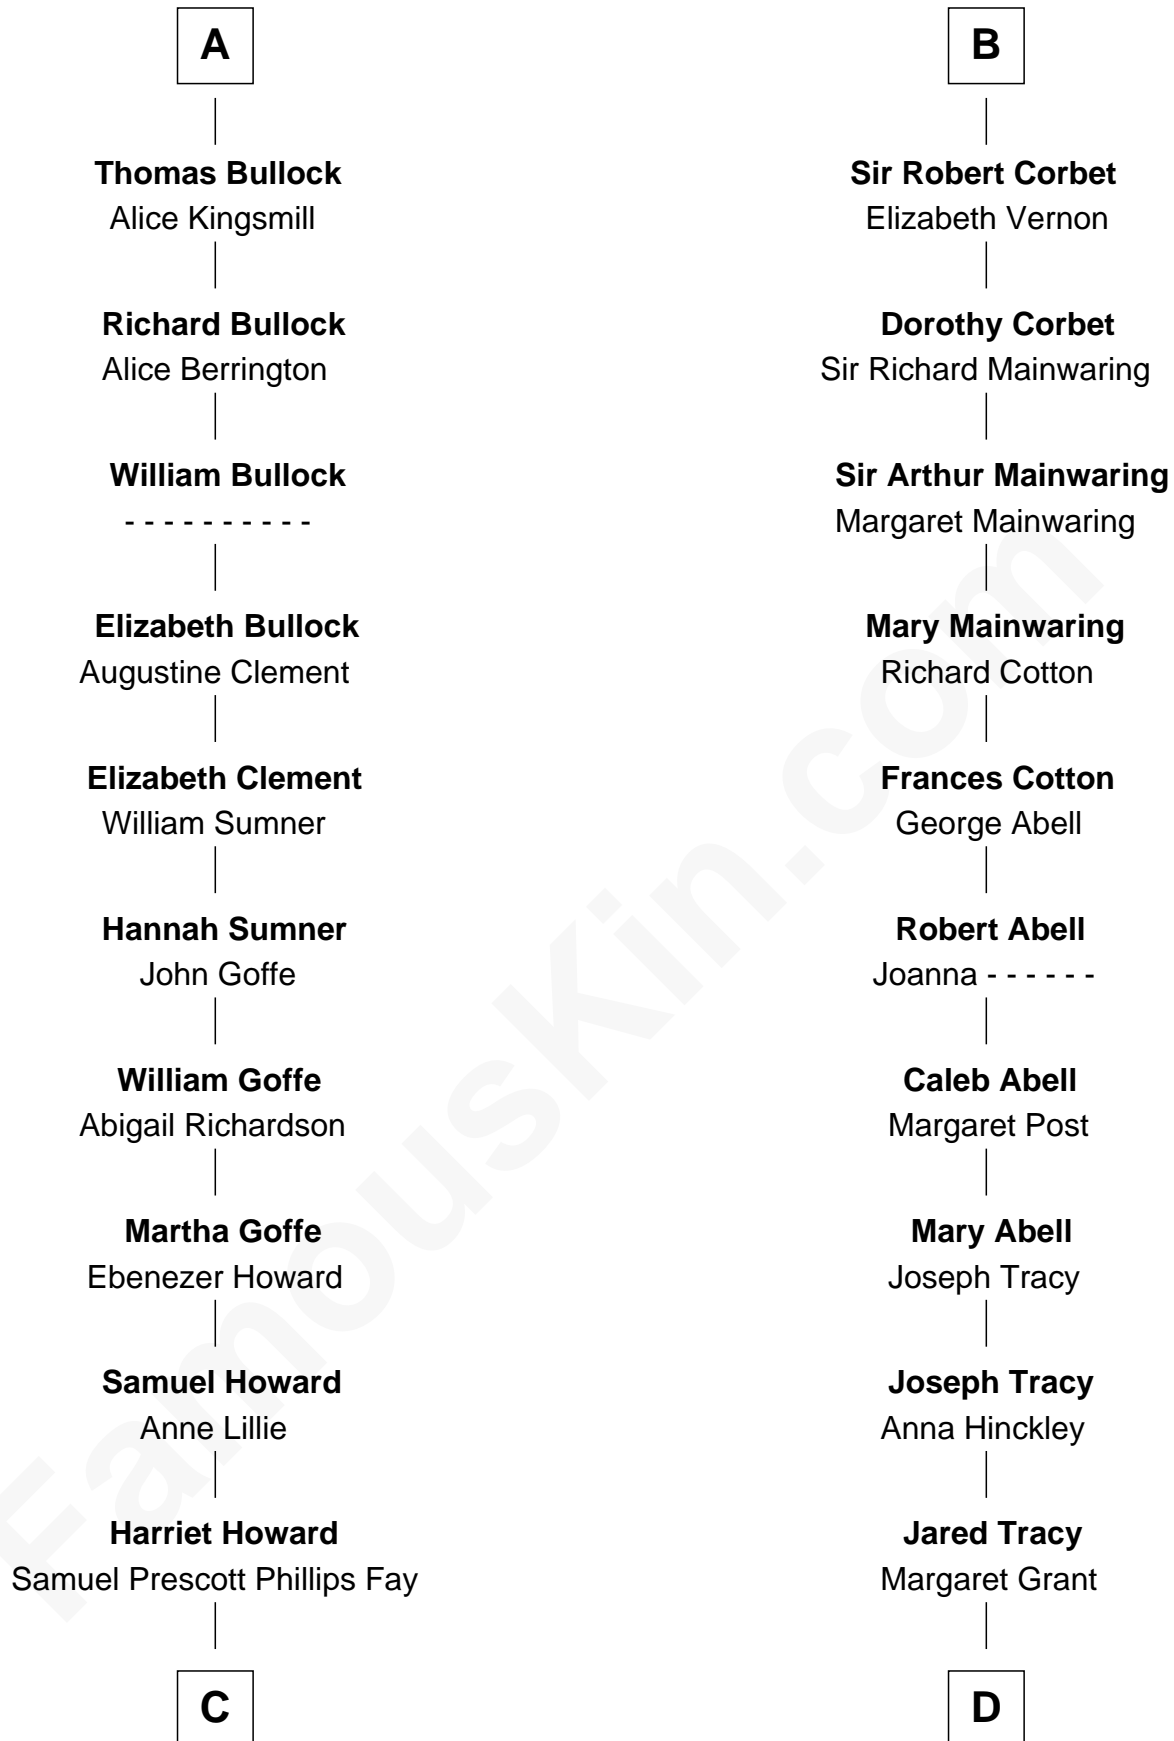

FamousKin.com Relationship Chart of

George H. W. Bush

41st U.S. President

21st cousin of

Henry Sturgis Morgan

Co-Founder of Morgan Stanley

Hugh le Despencer

Eleanor de Clare

Elizabeth Belknap

Anne Ferrers

Sir Walter Devereux

Elizabeth Devereux

Sir Richard Corbet

B

C

Samuel Howard Fay
Susan Montfort Shellman

Harriet Eleanor Fay
Rev. James Smith Bush

Samuel Prescott Bush
Flora Sheldon

Prescott Sheldon Bush
Dorothy Wear Walker

George H. W. Bush
41st U.S. President

D

William Gedney Tracy
Rachel Huntington

Charles F. Tracy
Louisa Kirkland