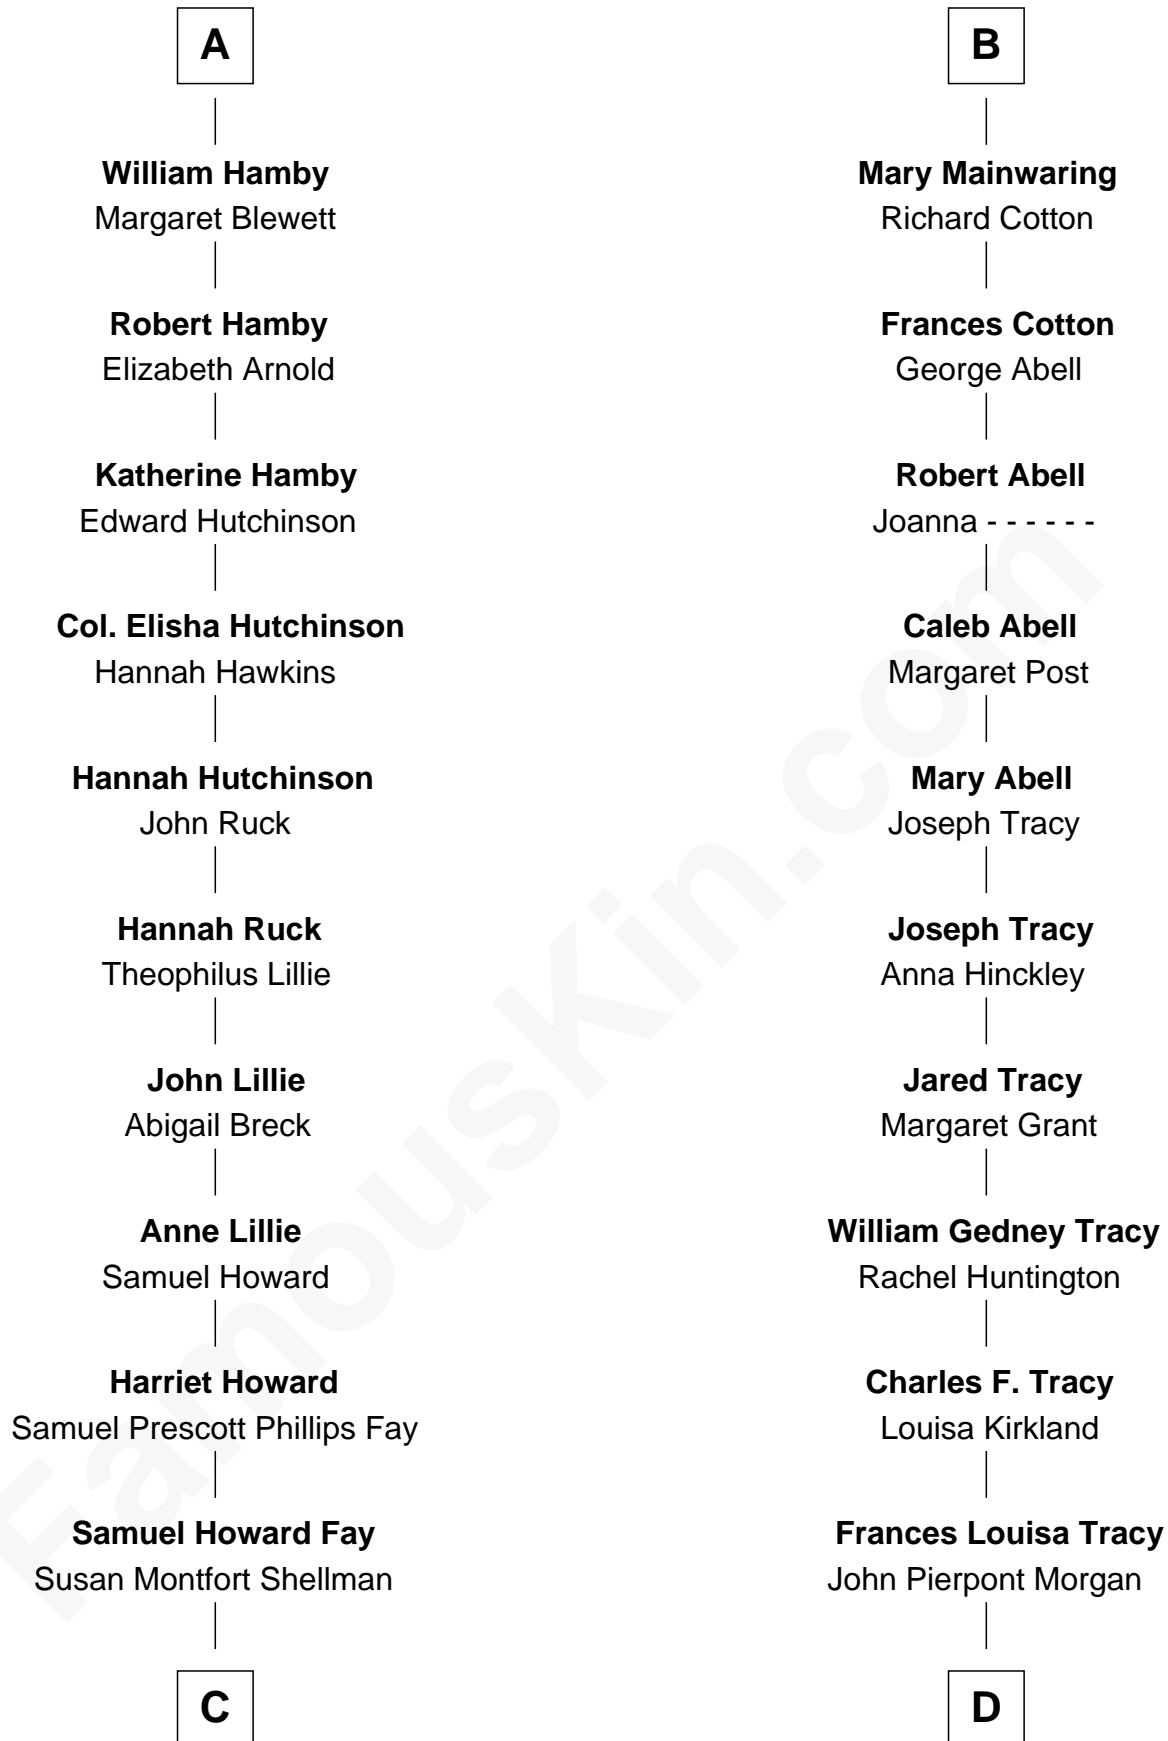

FamousKin.com
Relationship Chart of
George H. W. Bush
41st U.S. President

18th cousin 2 times removed of
Henry Sturgis Morgan
Co-Founder of Morgan Stanley

C

Harriet Eleanor Fay
Rev. James Smith Bush

Samuel Prescott Bush
Flora Sheldon

Prescott Sheldon Bush
Dorothy Wear Walker

George H. W. Bush
41st U.S. President

D

John Pierpont Morgan
Jane Norton Grew

Henry Sturgis Morgan
Co-Founder of Morgan Stanley

FamousKin.com