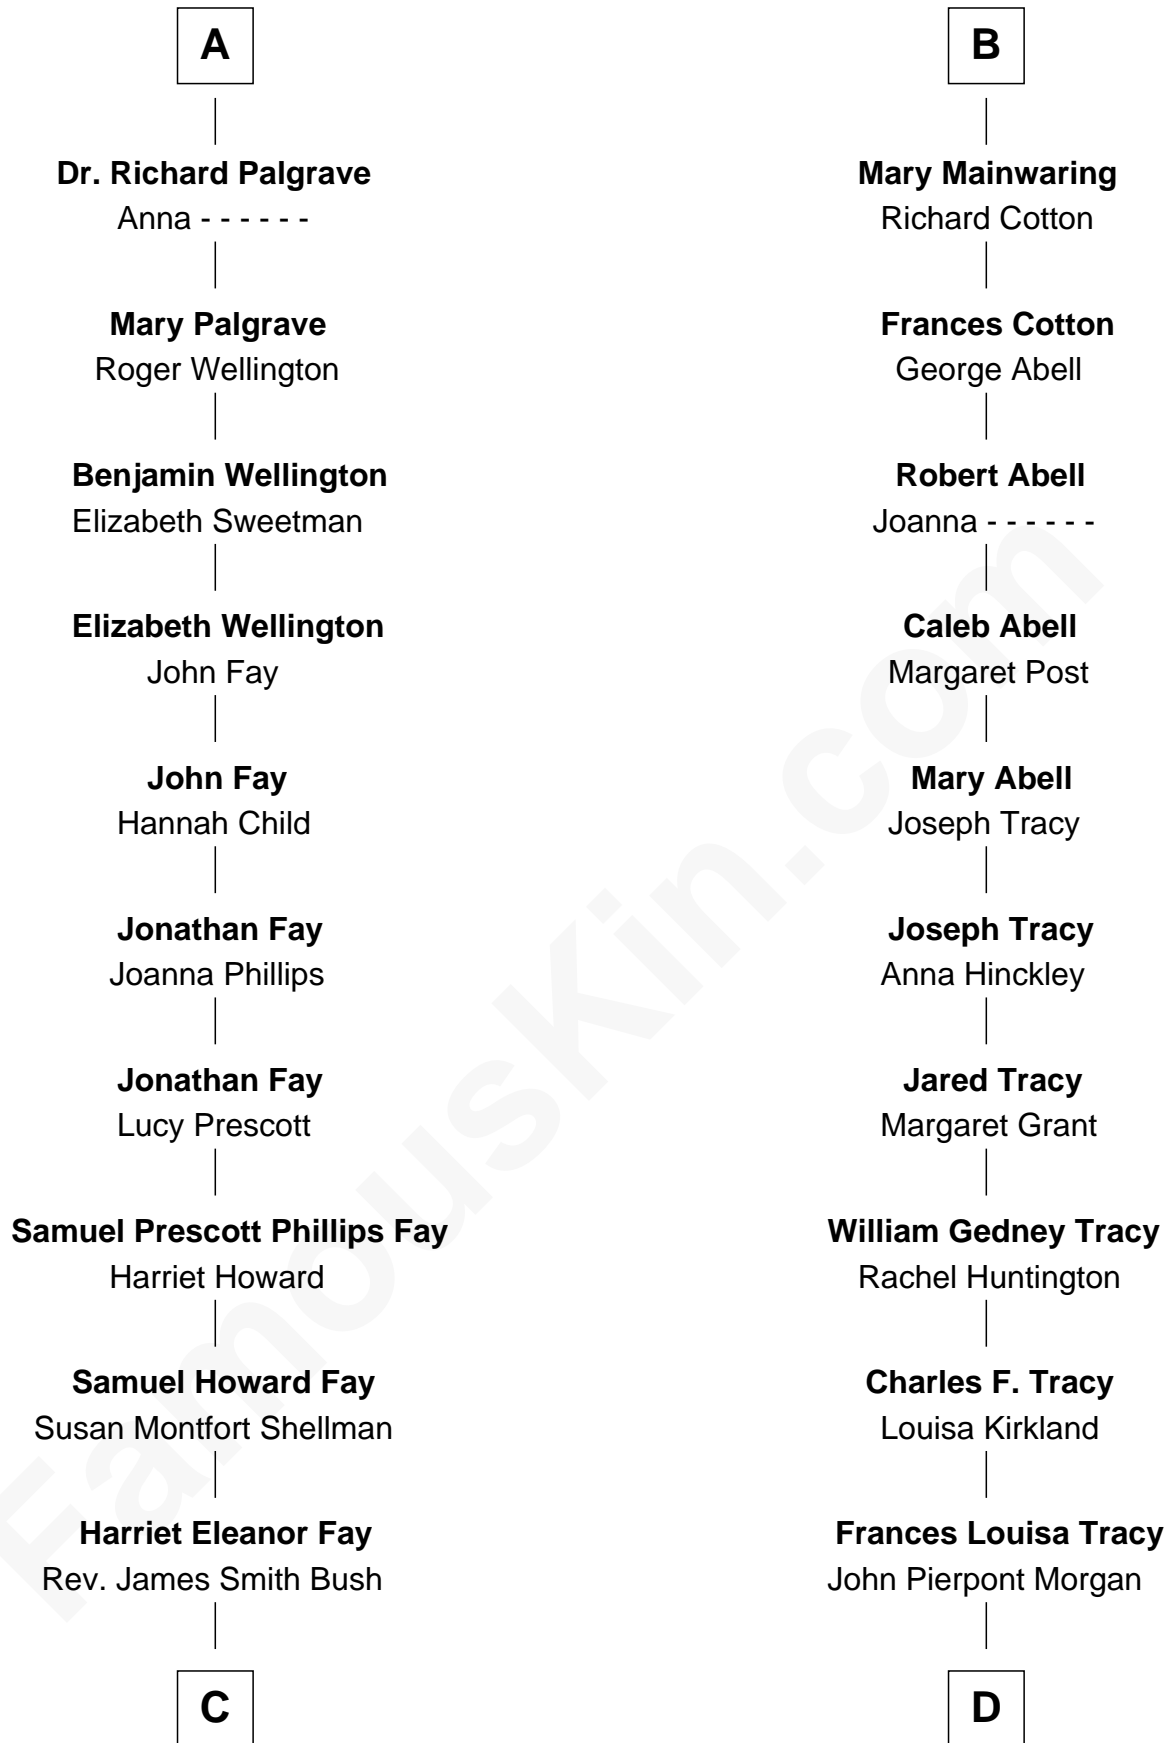

FamousKin.com
Relationship Chart of
George H. W. Bush
41st U.S. President

18th cousin 1 time removed of
Henry Sturgis Morgan
Co-Founder of Morgan Stanley

C

Samuel Prescott Bush

Flora Sheldon

Prescott Sheldon Bush

Dorothy Wear Walker

George H. W. Bush

41st U.S. President

D

John Pierpont Morgan

Jane Norton Grew

Henry Sturgis Morgan

Co-Founder of Morgan Stanley