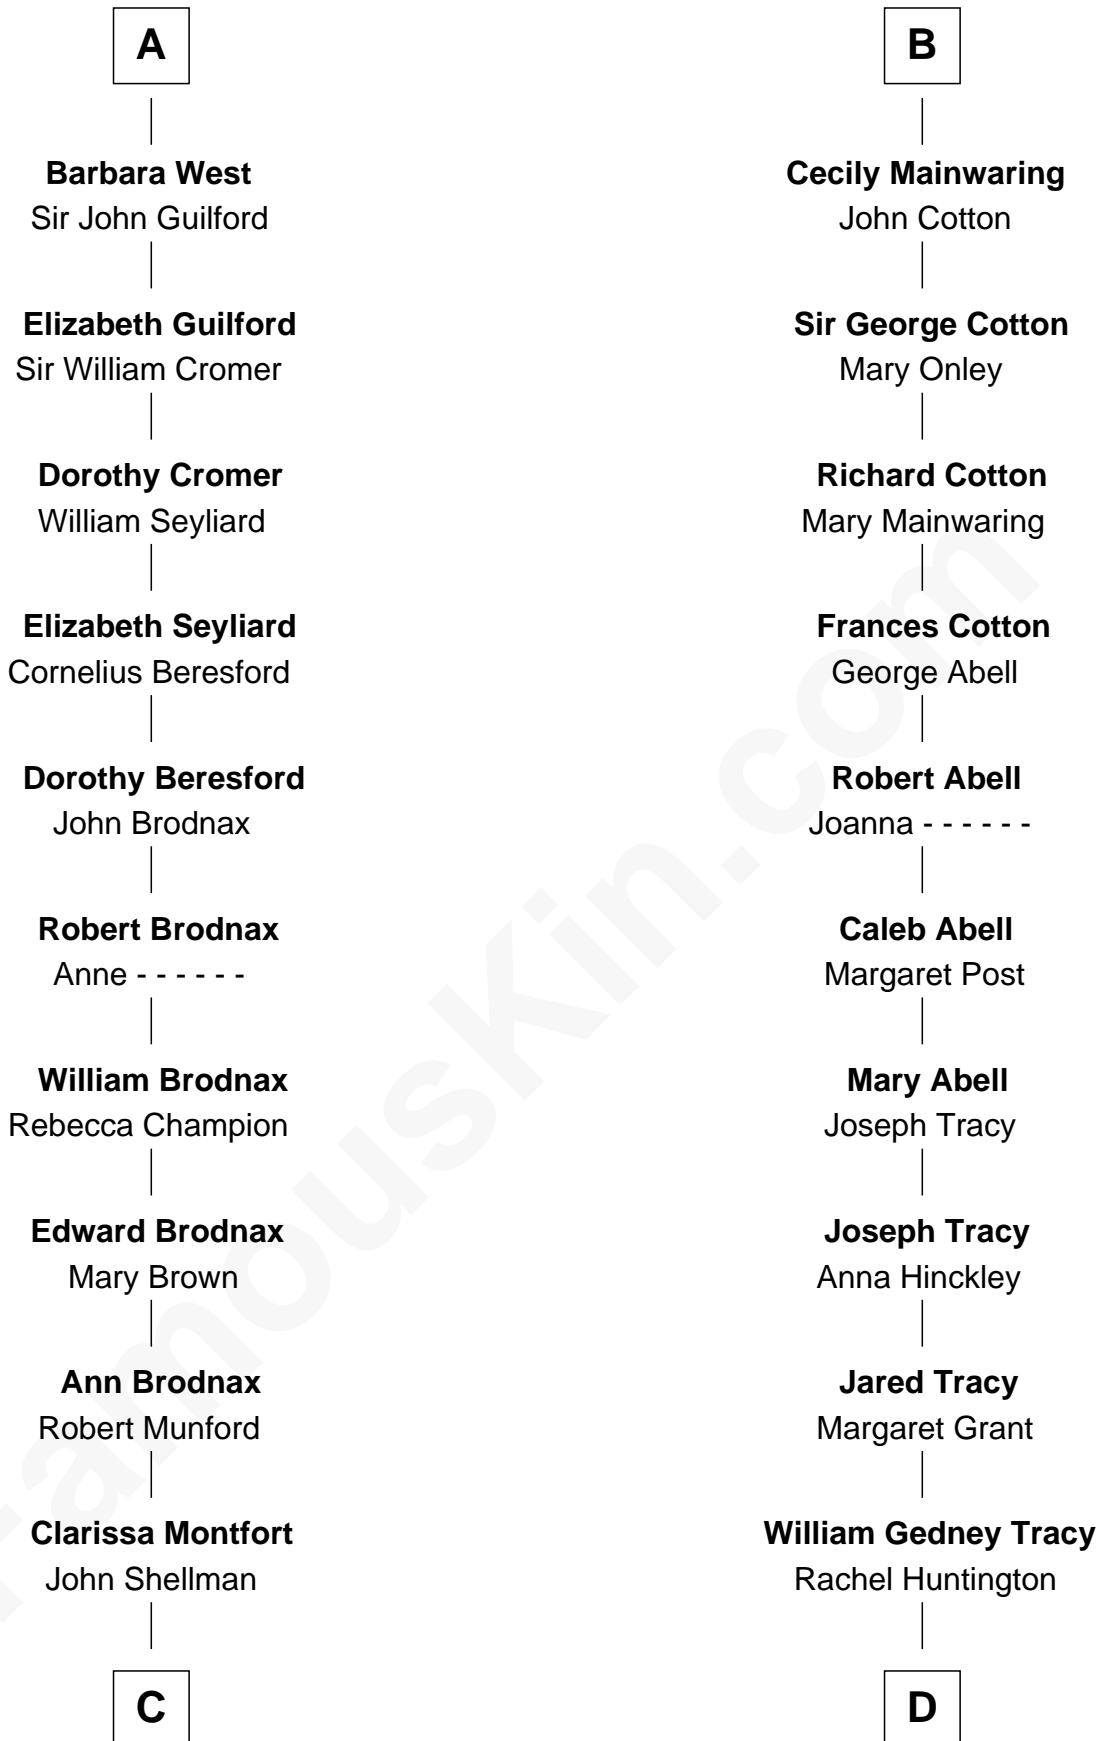

**FamousKin.com**  
**Relationship Chart of**  
**George H. W. Bush**  
*41st U.S. President*

19th cousin 2 times removed of

**J.P. Morgan, Jr.**  
*American Banker and Philanthropist*

**C**

**Susan Montfort Shellman**

Samuel Howard Fay

**Harriet Eleanor Fay**

Rev. James Smith Bush

**Samuel Prescott Bush**

Flora Sheldon

**Prescott Sheldon Bush**

Dorothy Wear Walker

**George H. W. Bush**

*41st U.S. President*

**D**

**Charles F. Tracy**

Louisa Kirkland

**Frances Louisa Tracy**

John Pierpont Morgan

**J.P. Morgan, Jr.**

*American Banker and Philanthropist*