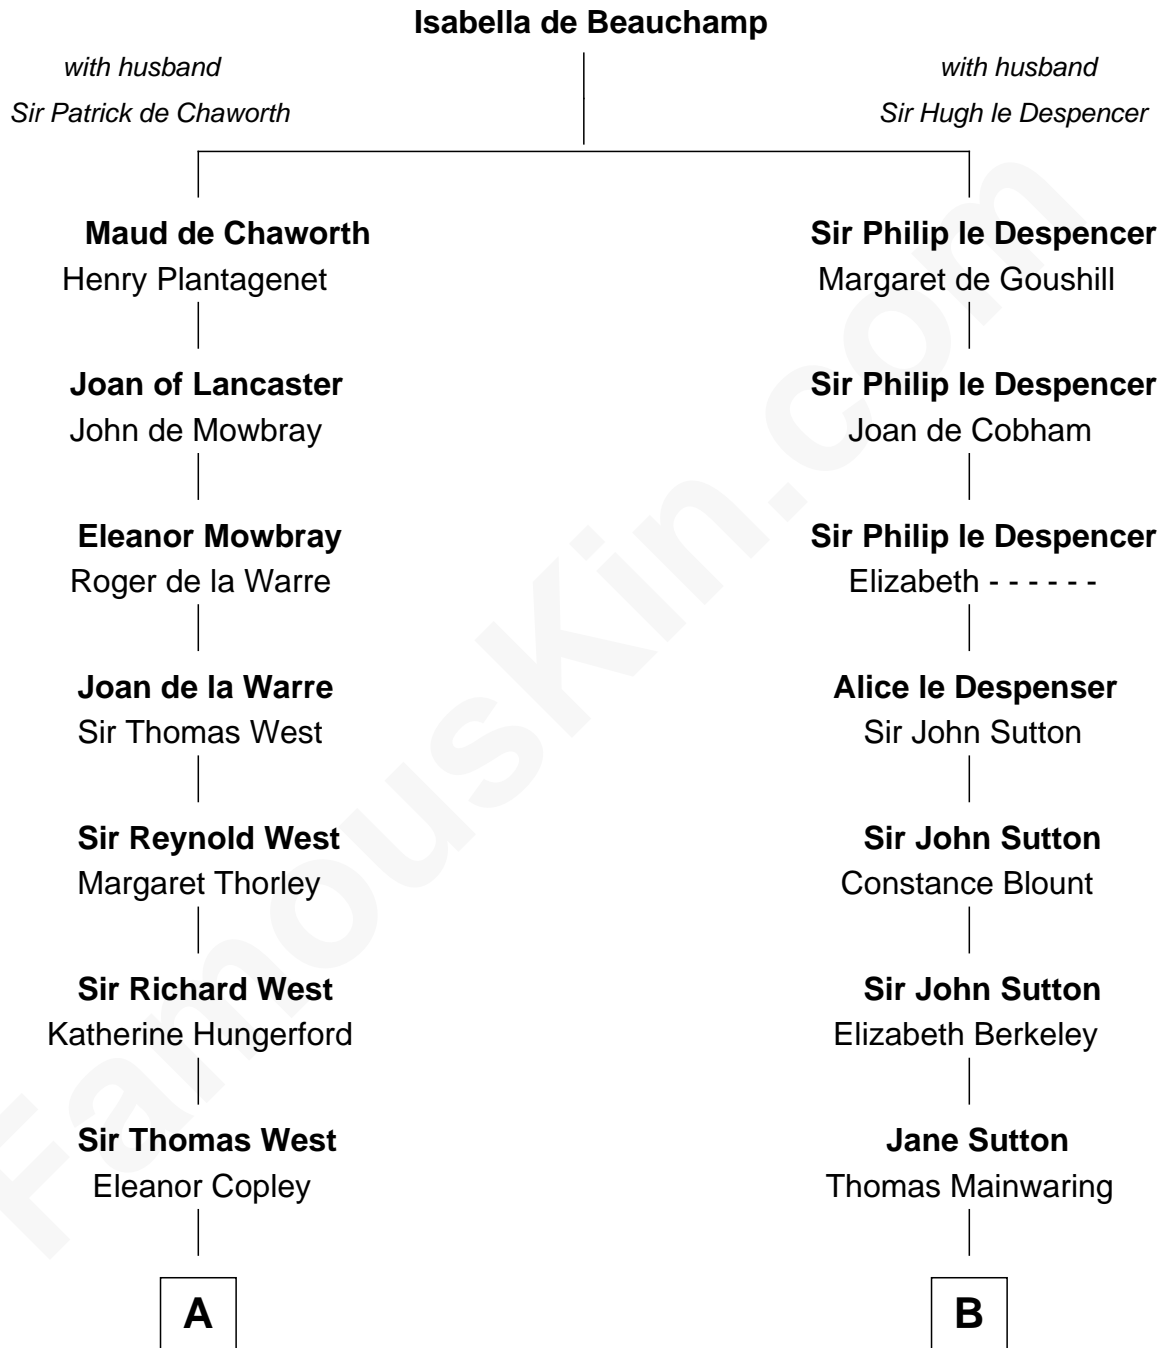

**FamousKin.com**  
**Relationship Chart of**  
**George H. W. Bush**  
*41st U.S. President*

19th cousin 2 times removed of

**J.P. Morgan, Jr.**  
*American Banker and Philanthropist*

**C**

**Susan Montfort Shellman**

Samuel Howard Fay

**Harriet Eleanor Fay**

Rev. James Smith Bush

**Samuel Prescott Bush**

Flora Sheldon

**Prescott Sheldon Bush**

Dorothy Wear Walker

**George H. W. Bush**

*41st U.S. President*

**D**

**Charles F. Tracy**

Louisa Kirkland

**Frances Louisa Tracy**

John Pierpont Morgan

**J.P. Morgan, Jr.**

*American Banker and Philanthropist*