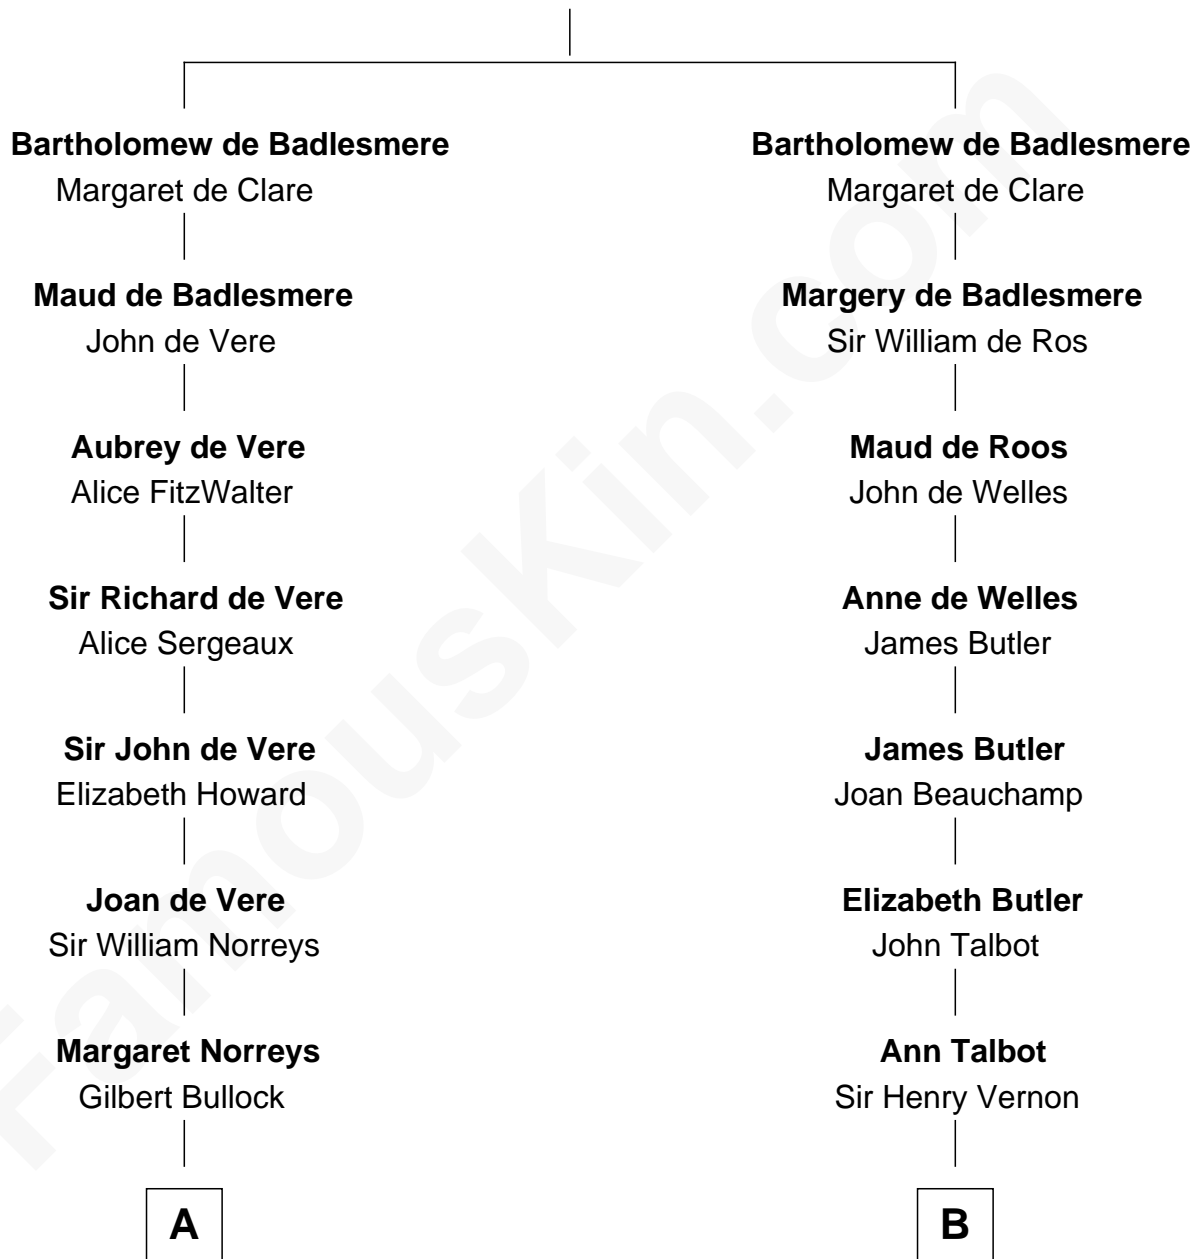

FamousKin.com
Relationship Chart of
George H. W. Bush
41st U.S. President

20th cousin 1 time removed of

J.P. Morgan, Jr.
American Banker and Philanthropist

Gunselm de Badlesmere

C

Samuel Howard Fay
Susan Montfort Shellman

Harriet Eleanor Fay
Rev. James Smith Bush

Samuel Prescott Bush
Flora Sheldon

Prescott Sheldon Bush
Dorothy Wear Walker

George H. W. Bush
41st U.S. President

D

William Gedney Tracy
Rachel Huntington

Charles F. Tracy
Louisa Kirkland

Frances Louisa Tracy
John Pierpont Morgan

J.P. Morgan, Jr.
American Banker and Philanthropist