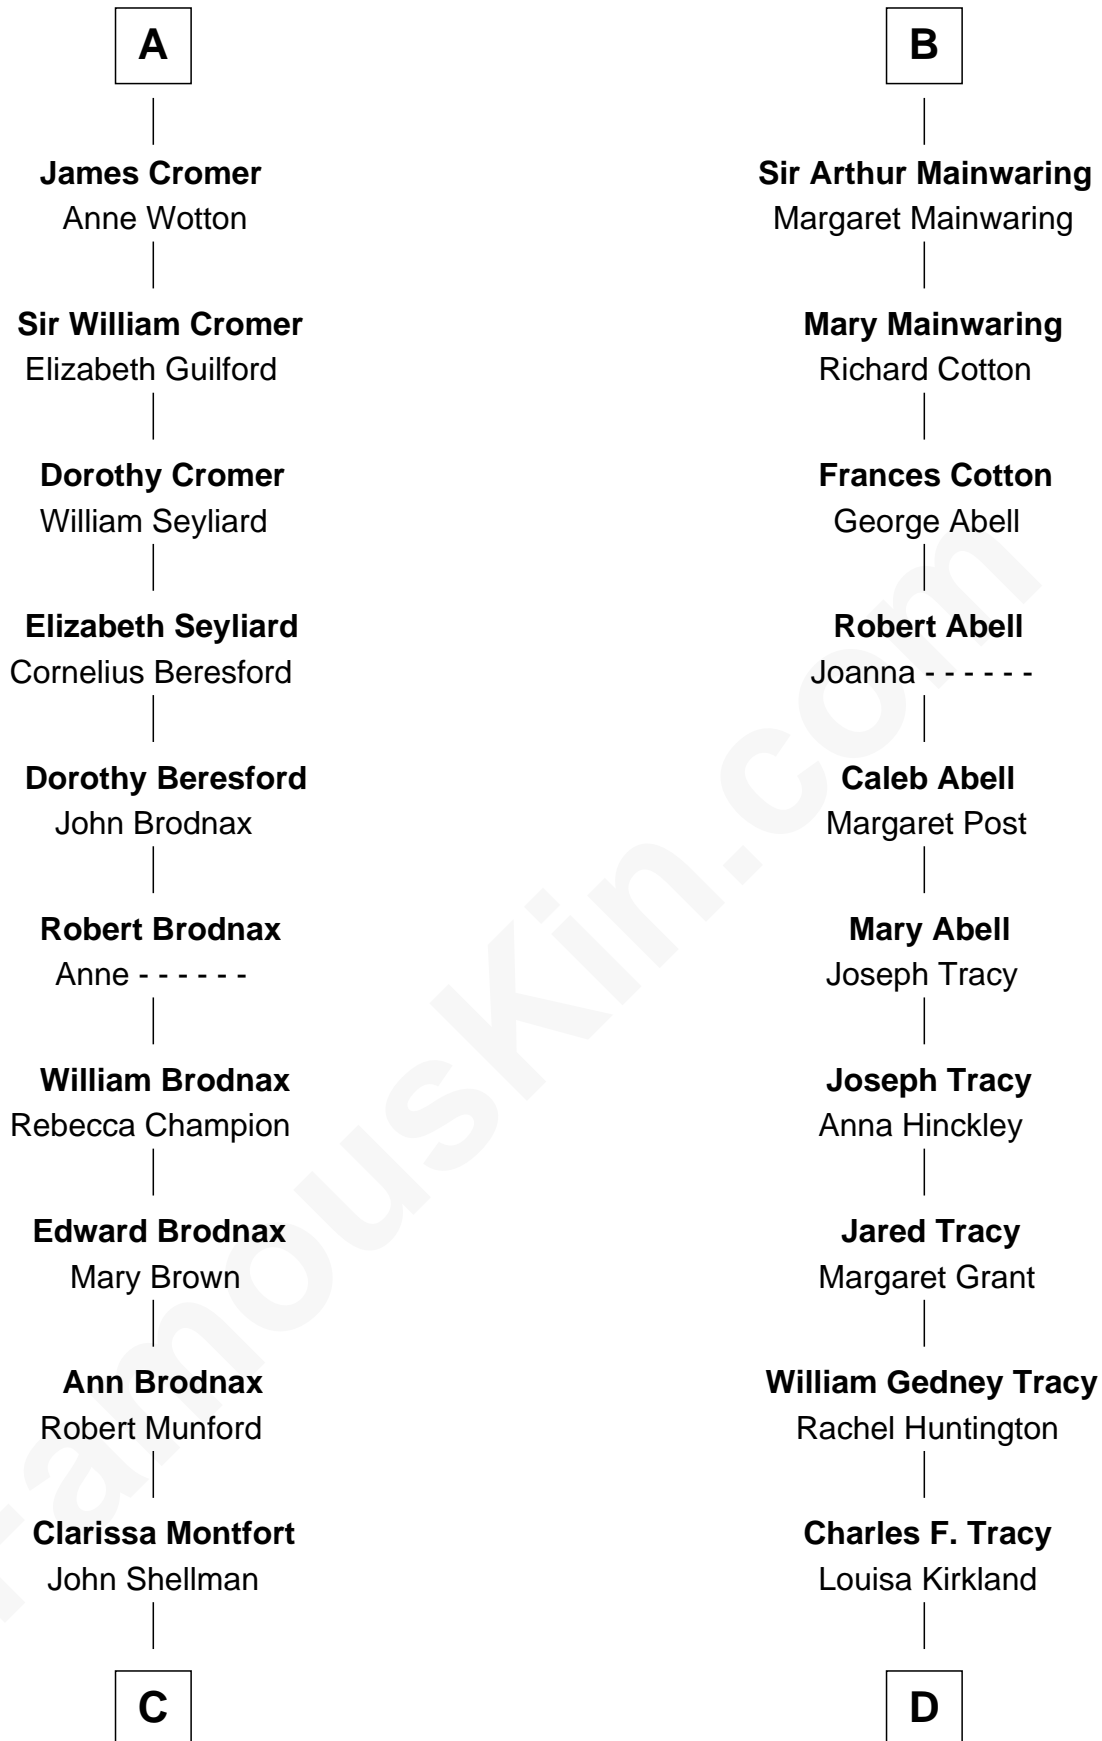

**FamousKin.com**  
**Relationship Chart of**  
**George H. W. Bush**  
*41st U.S. President*

18th cousin 3 times removed of

**J.P. Morgan, Jr.**  
*American Banker and Philanthropist*

**C**

**Susan Montfort Shellman**

Samuel Howard Fay

**Harriet Eleanor Fay**

Rev. James Smith Bush

**Samuel Prescott Bush**

Flora Sheldon

**Prescott Sheldon Bush**

Dorothy Wear Walker

**George H. W. Bush**