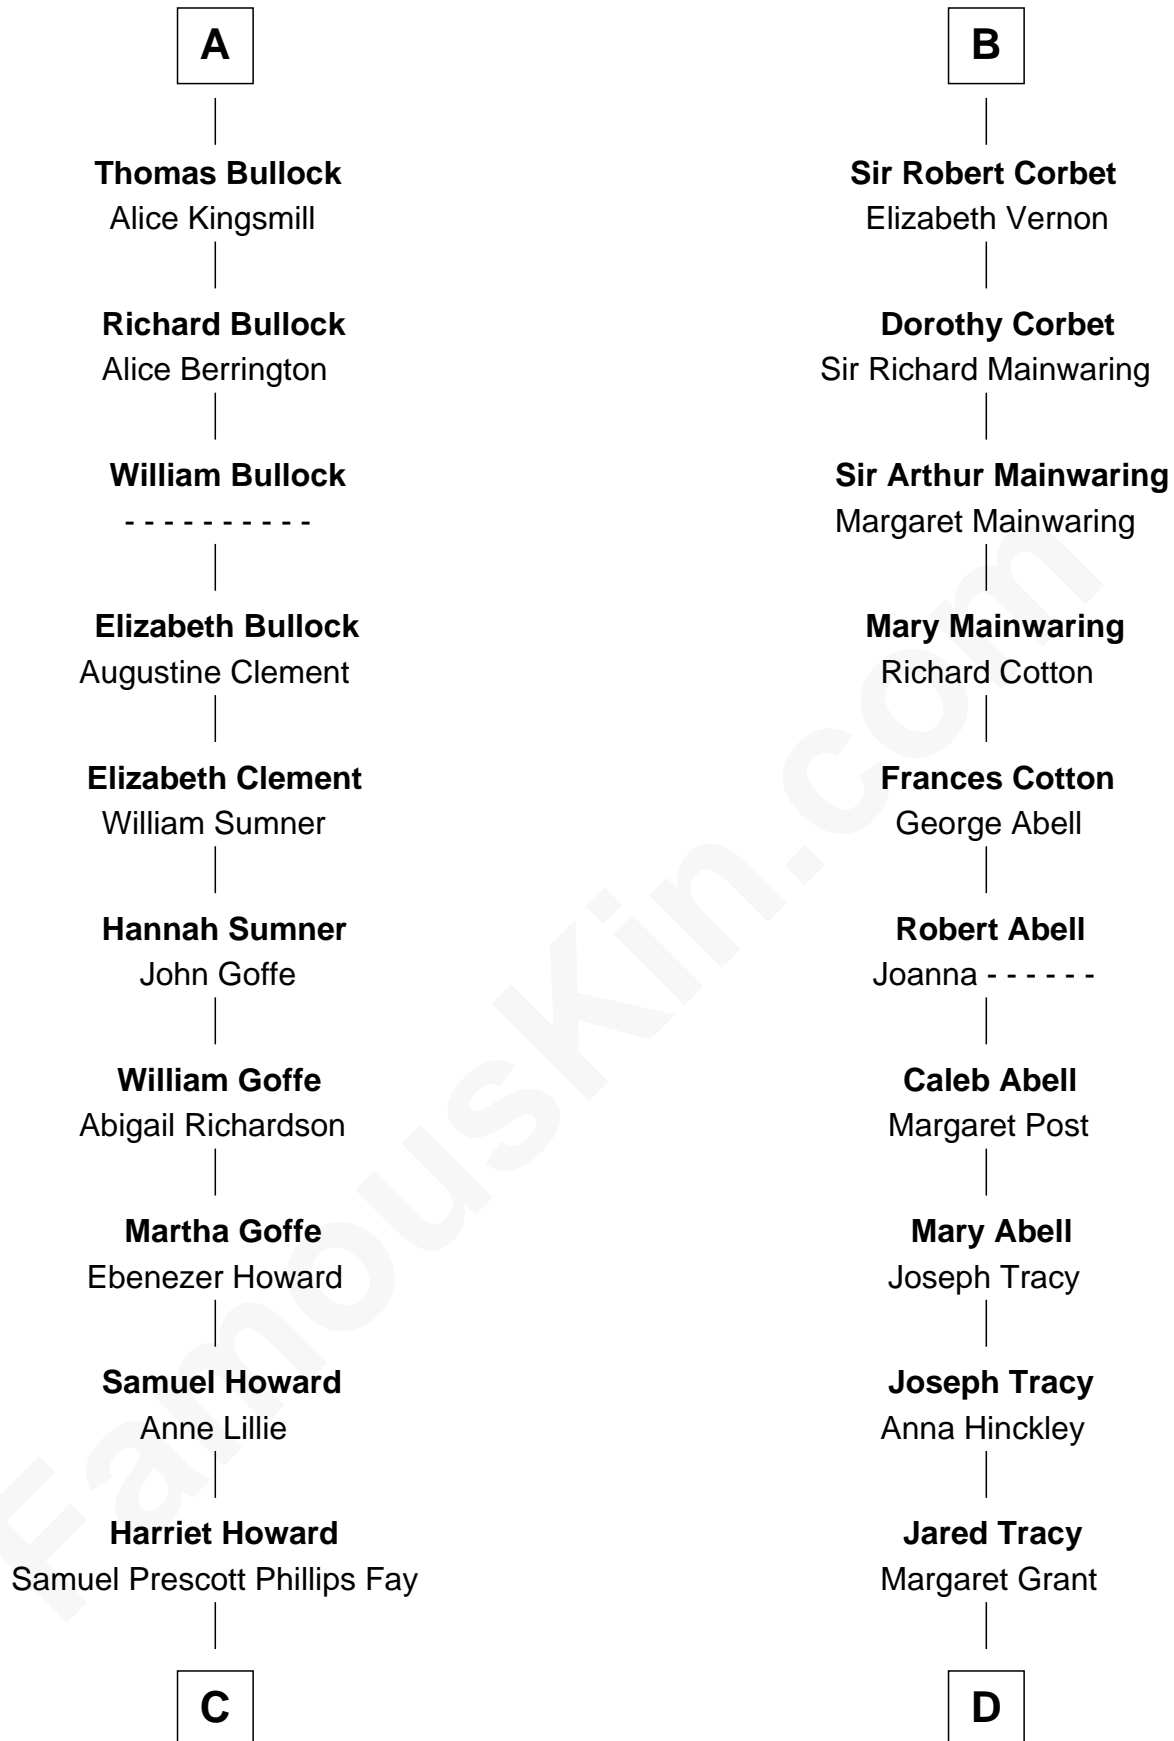

FamousKin.com
Relationship Chart of
George H. W. Bush
41st U.S. President

20th cousin 1 time removed of

J.P. Morgan, Jr.
American Banker and Philanthropist

C

Samuel Howard Fay
Susan Montfort Shellman

Harriet Eleanor Fay
Rev. James Smith Bush

Samuel Prescott Bush
Flora Sheldon

Prescott Sheldon Bush
Dorothy Wear Walker

George H. W. Bush
41st U.S. President

D

William Gedney Tracy
Rachel Huntington

Charles F. Tracy
Louisa Kirkland

Frances Louisa Tracy
John Pierpont Morgan