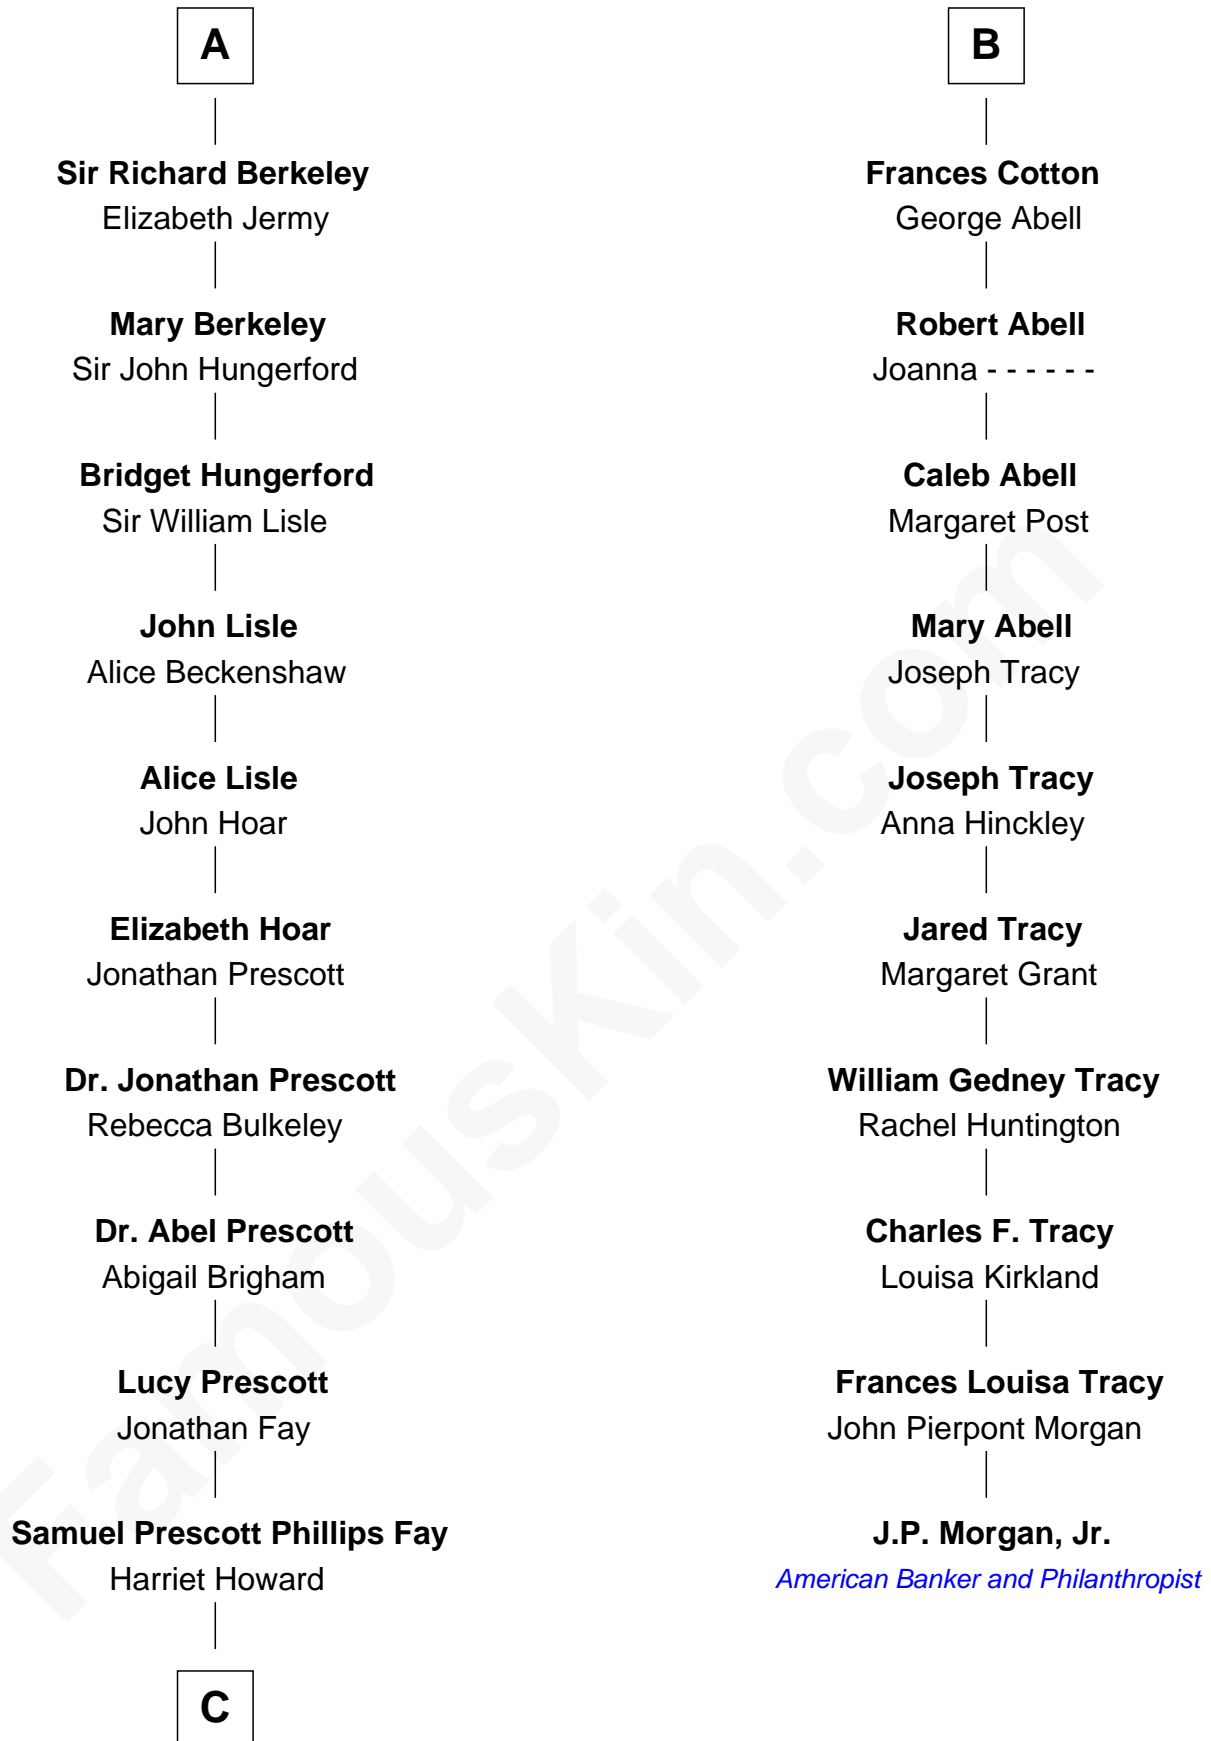

FamousKin.com
Relationship Chart of
George H. W. Bush
41st U.S. President

16th cousin 5 times removed of

J.P. Morgan, Jr.
American Banker and Philanthropist

Sir Maurice de Berkeley
 Eve la Zouche

Maurice de Berkeley
 Margaret - - - - -

A

Thomas de Berkeley
 Katherine de Clyvedon

Sir John Berkeley
 Elizabeth Betteshorne

Elizabeth Berkeley
 Sir John Sutton

Jane Sutton
 Thomas Mainwaring

Cecily Mainwaring
 John Cotton

Sir George Cotton
 Mary Onley

Richard Cotton
 Mary Mainwaring

B

C

—
Samuel Howard Fay
Susan Montfort Shellman

—
Harriet Eleanor Fay
Rev. James Smith Bush

—
Samuel Prescott Bush
Flora Sheldon

—
Prescott Sheldon Bush
Dorothy Wear Walker

—
George H. W. Bush
41st U.S. President