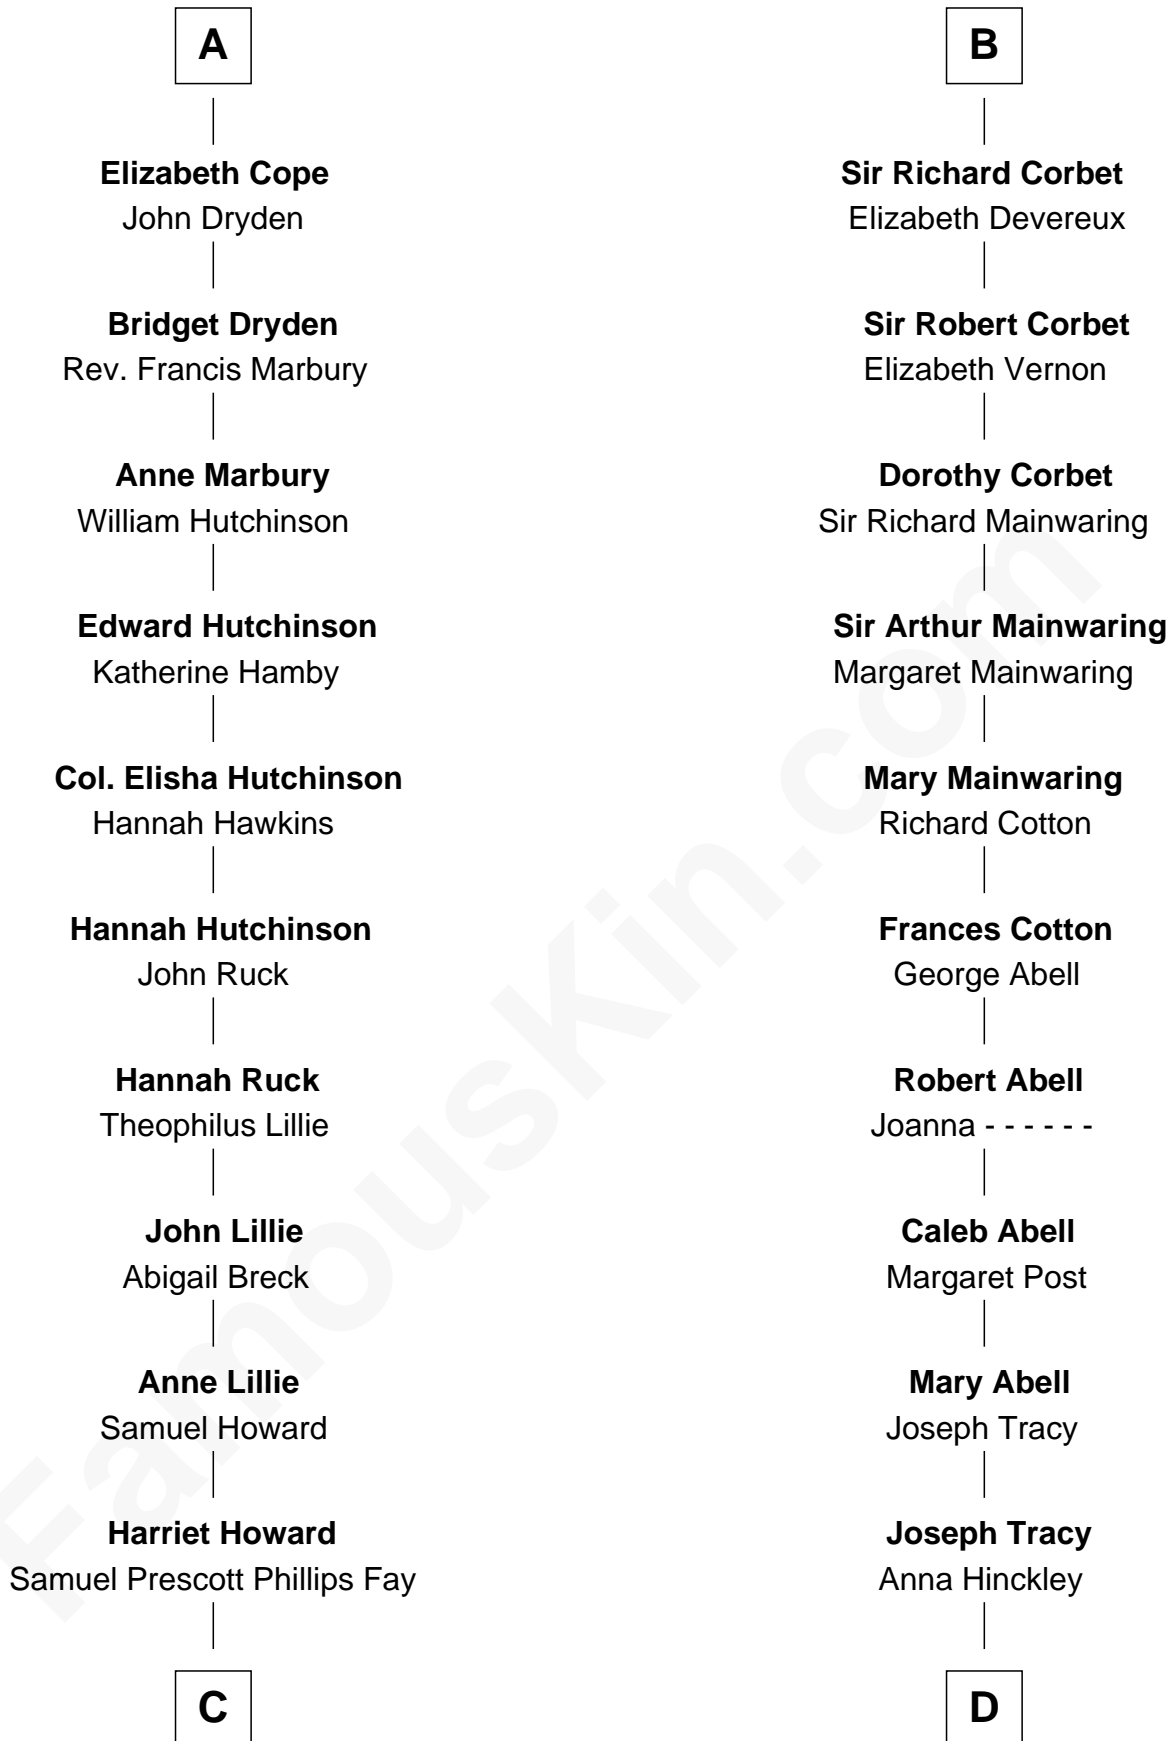

# FamousKin.com Relationship Chart of

**George H. W. Bush**

*41st U.S. President*

21st cousin of

**J.P. Morgan, Jr.**

*American Banker and Philanthropist*

**Sir Gilbert Talbot**

Pernel le Boteler

Sir Henry de Grey

**Richard Grey**

Blanche de la Vache

**Alice Grey**

Sir William Burley

**Elizabeth Burley**

Sir John Hopton

**Sir Walter Hopton**

Joan Mortimer

**Sir Thomas Hopton**

Eleanor Lucy

**Elizabeth Hopton**

Sir Roger Corbet

**B**

**C**

**Samuel Howard Fay**  
Susan Montfort Shellman

**Harriet Eleanor Fay**  
Rev. James Smith Bush

**Samuel Prescott Bush**  
Flora Sheldon

**Prescott Sheldon Bush**  
Dorothy Wear Walker

**George H. W. Bush**  
*41st U.S. President*

**D**

**Jared Tracy**  
Margaret Grant