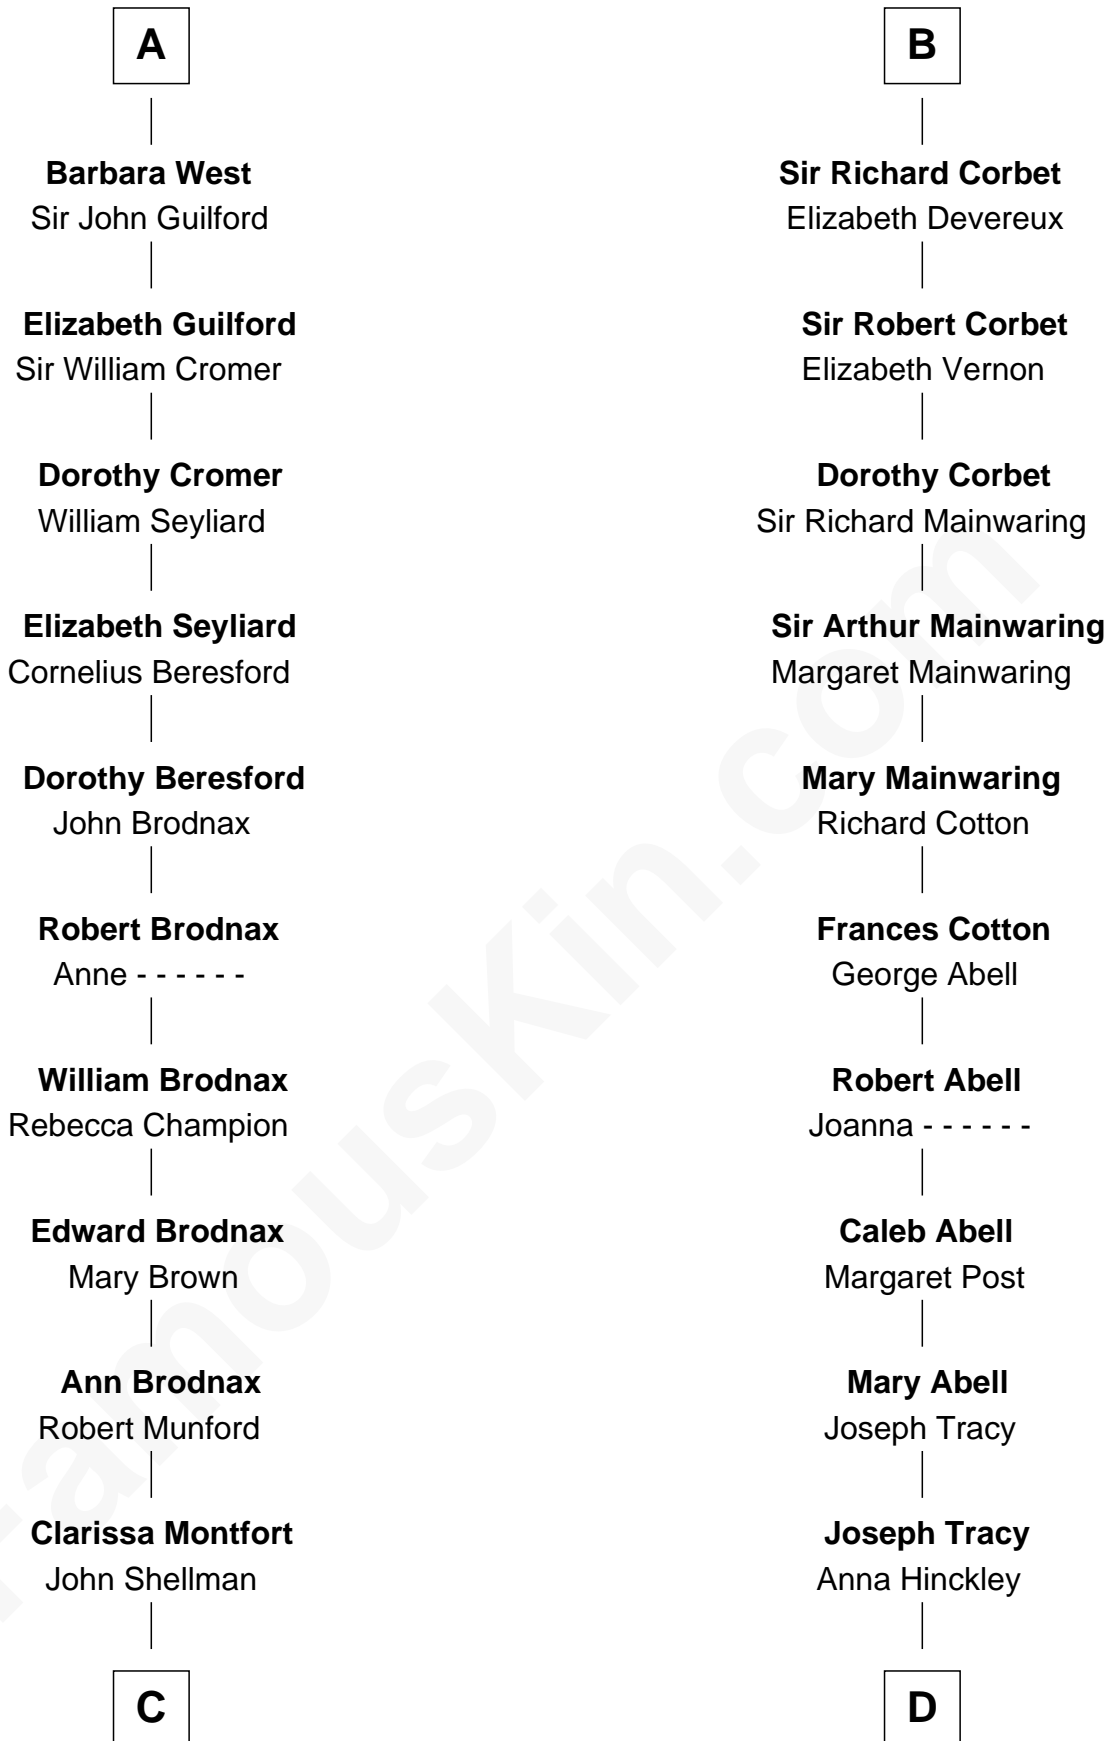

# FamousKin.com Relationship Chart of

**George H. W. Bush**

*41st U.S. President*

21st cousin of

**J.P. Morgan, Jr.**

*American Banker and Philanthropist*

**William de Braiose**

-----

**Aline de Braiose**  
Sir John de Mowbray

**John de Mowbray**  
Joan of Lancaster

**Eleanor Mowbray**  
Roger de la Warre

**Joan de la Warre**  
Sir Thomas West

**Sir Reynold West**  
Margaret Thorley

**Sir Richard West**  
Katherine Hungerford

**Sir Thomas West**  
Eleanor Copley

**A**

**Aline de Braiose**  
Sir John de Mowbray

**John de Mowbray**  
Joan of Lancaster

**John de Mowbray**  
Elizabeth de Segrave

**Margaret Mowbray**  
Sir Reginald Lucy

**Sir Walter Lucy**  
Eleanor L'Arcedeckne

**Eleanor Lucy**  
Sir Thomas Hopton

**Elizabeth Hopton**  
Sir Roger Corbet

**B**

**C**

**Susan Montfort Shellman**

Samuel Howard Fay

**Harriet Eleanor Fay**