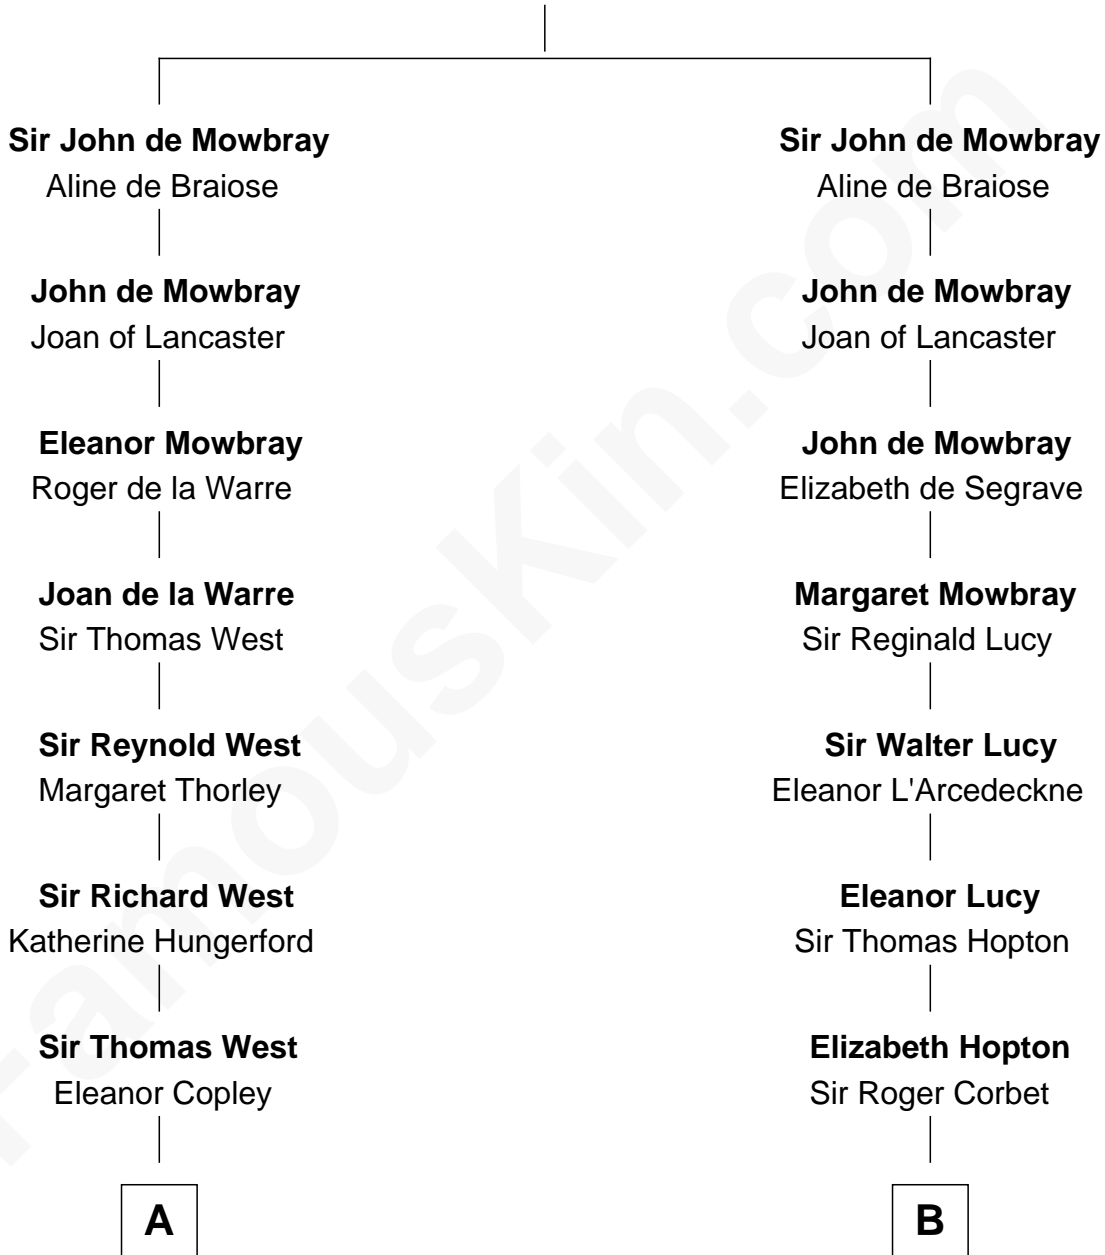

# FamousKin.com Relationship Chart of

**George H. W. Bush**

*41st U.S. President*

21st cousin of

**J.P. Morgan, Jr.**

*American Banker and Philanthropist*

**Sir Roger de Mowbray**

*Roese de Clare*

**C**

**Susan Montfort Shellman**

Samuel Howard Fay

**Harriet Eleanor Fay**

Rev. James Smith Bush

**Samuel Prescott Bush**

Flora Sheldon

**Prescott Sheldon Bush**

Dorothy Wear Walker

**George H. W. Bush**

*41st U.S. President*

**D**

**Jared Tracy**

Margaret Grant

**William Gedney Tracy**

Rachel Huntington