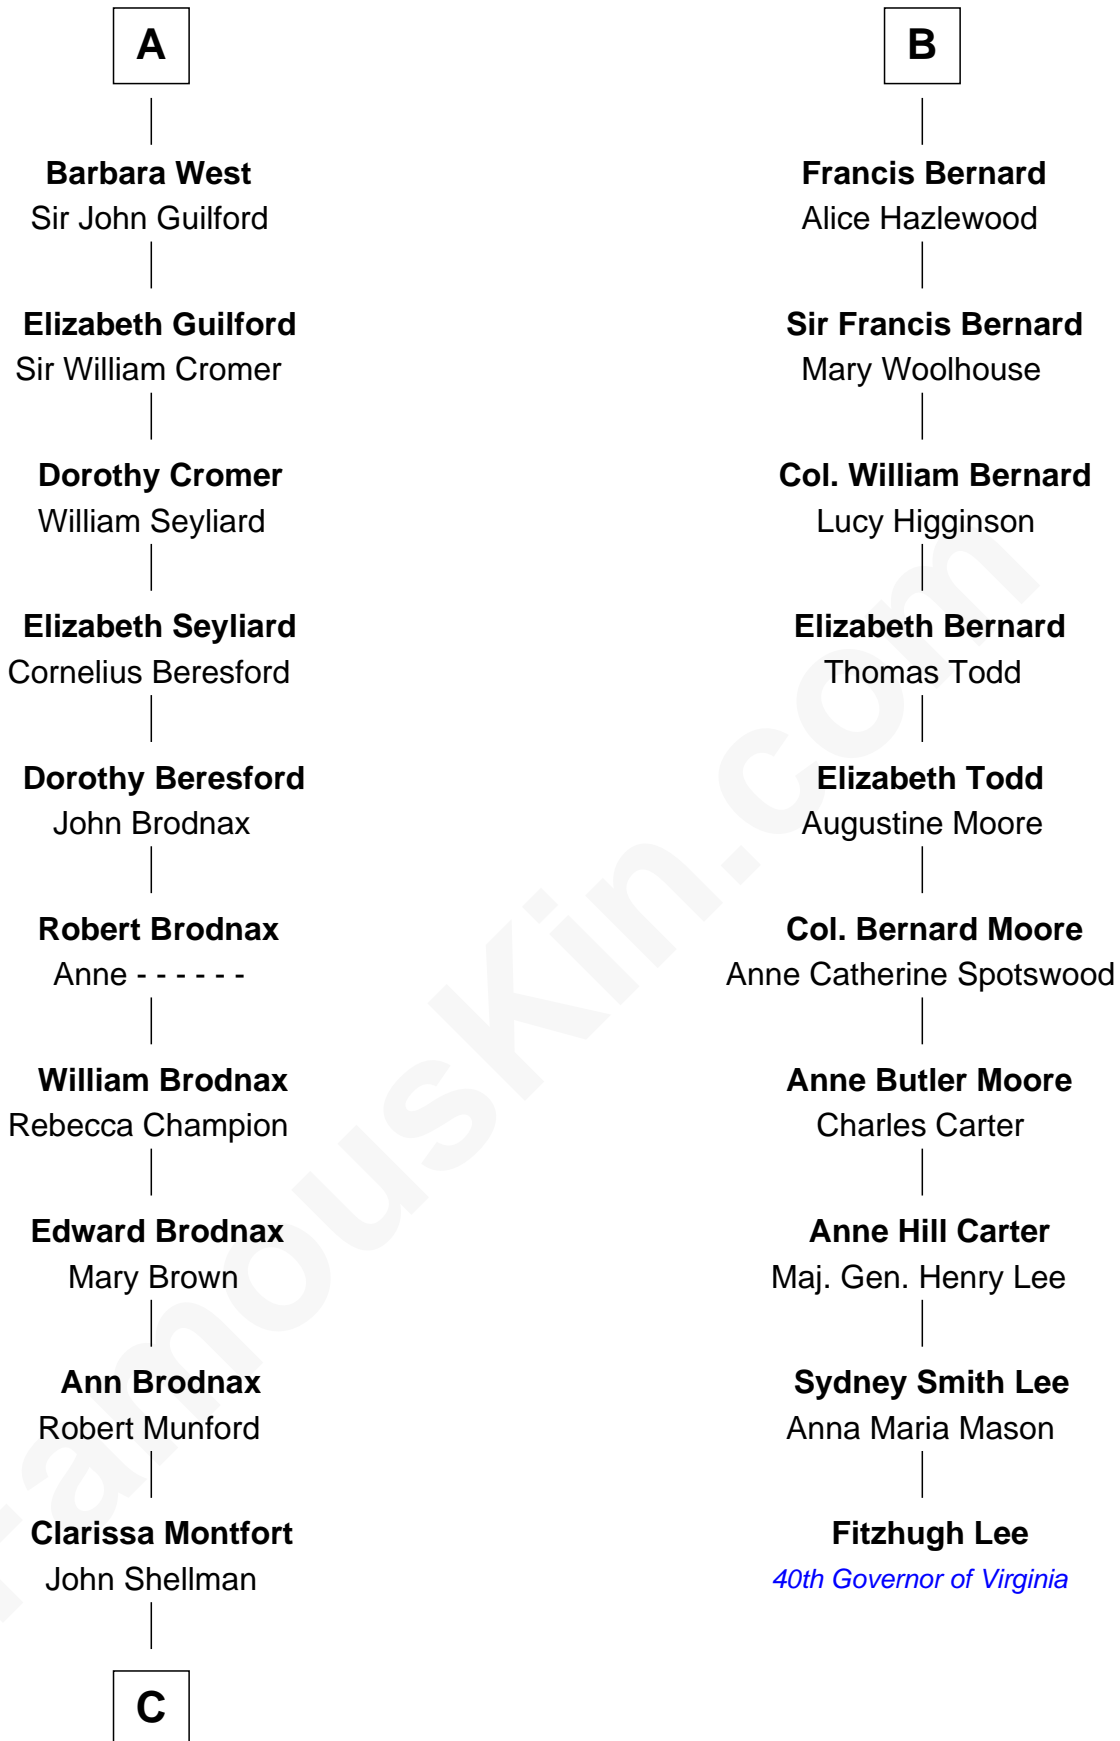

**FamousKin.com**  
**Relationship Chart of**  
**George H. W. Bush**  
*41st U.S. President*

**16th cousin 5 times removed of**  
**Fitzhugh Lee**  
*40th Governor of Virginia*

**Sir Thomas de Beauchamp**  
 Katherine de Mortimer

**C**

—  
**Susan Montfort Shellman**

Samuel Howard Fay

—  
**Harriet Eleanor Fay**

Rev. James Smith Bush

—  
**Samuel Prescott Bush**

Flora Sheldon

—  
**Prescott Sheldon Bush**

Dorothy Wear Walker

—  
**George H. W. Bush**

*41st U.S. President*

FamousKin.com