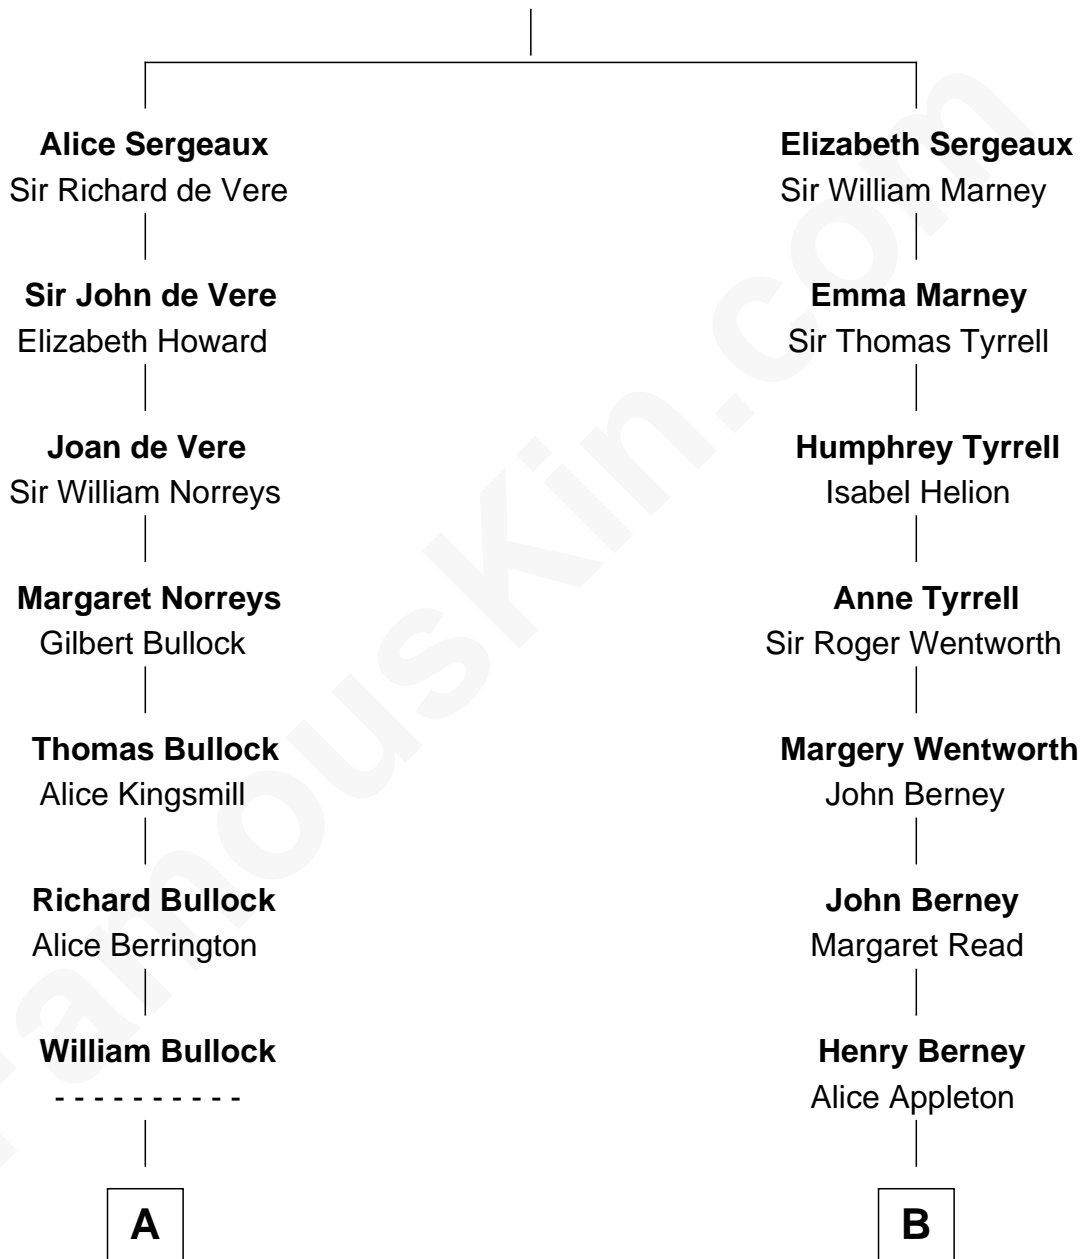

FamousKin.com
Relationship Chart of
George H. W. Bush
41st U.S. President

15th cousin 3 times removed of
Fitzhugh Lee
40th Governor of Virginia

Sir Richard Sergeaux
 Philippe Fitzalan

C

—
Prescott Sheldon Bush

Dorothy Wear Walker

—
George H. W. Bush

41st U.S. President

FamousKin.com