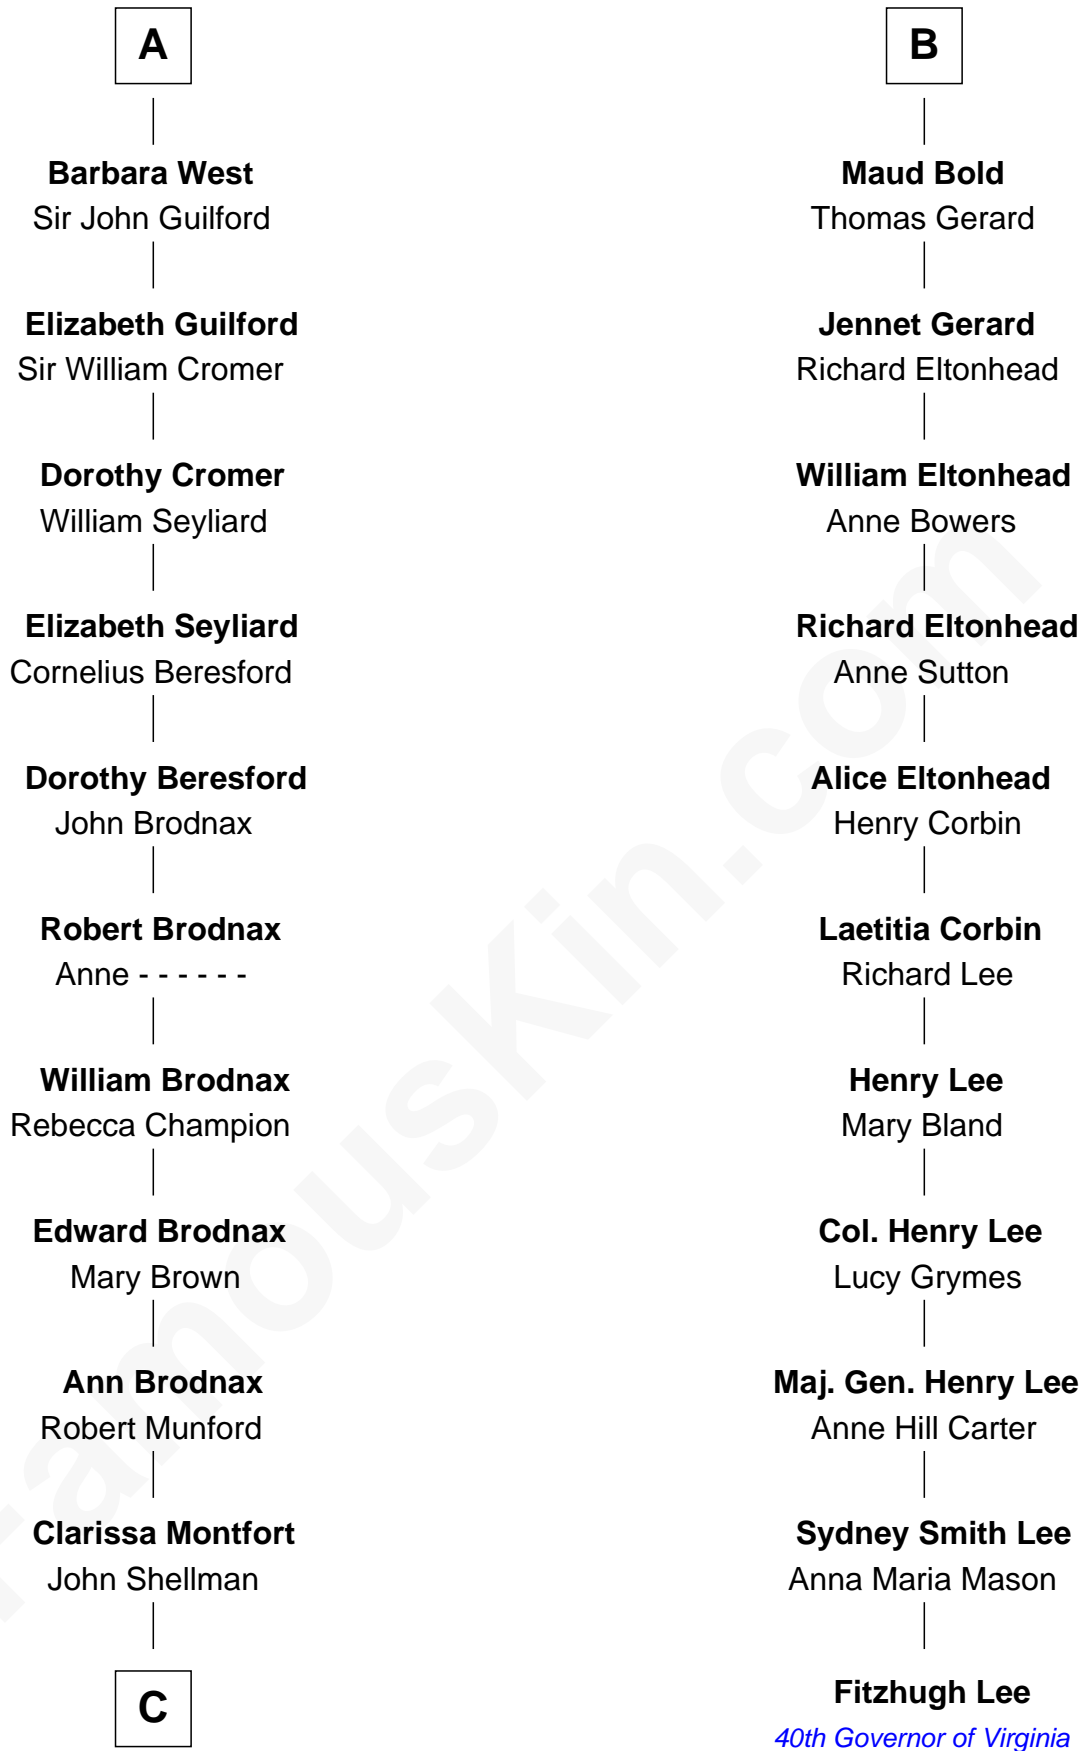

**FamousKin.com**  
**Relationship Chart of**  
**George H. W. Bush**  
*41st U.S. President*

**17th cousin 4 times removed of**  
**Fitzhugh Lee**  
*40th Governor of Virginia*

**Edmund Plantagenet**  
 Blanche of Artois

**C**

—  
**Susan Montfort Shellman**

Samuel Howard Fay

—  
**Harriet Eleanor Fay**

Rev. James Smith Bush

—  
**Samuel Prescott Bush**

Flora Sheldon

—  
**Prescott Sheldon Bush**

Dorothy Wear Walker

—  
**George H. W. Bush**

*41st U.S. President*

FamousKin.com