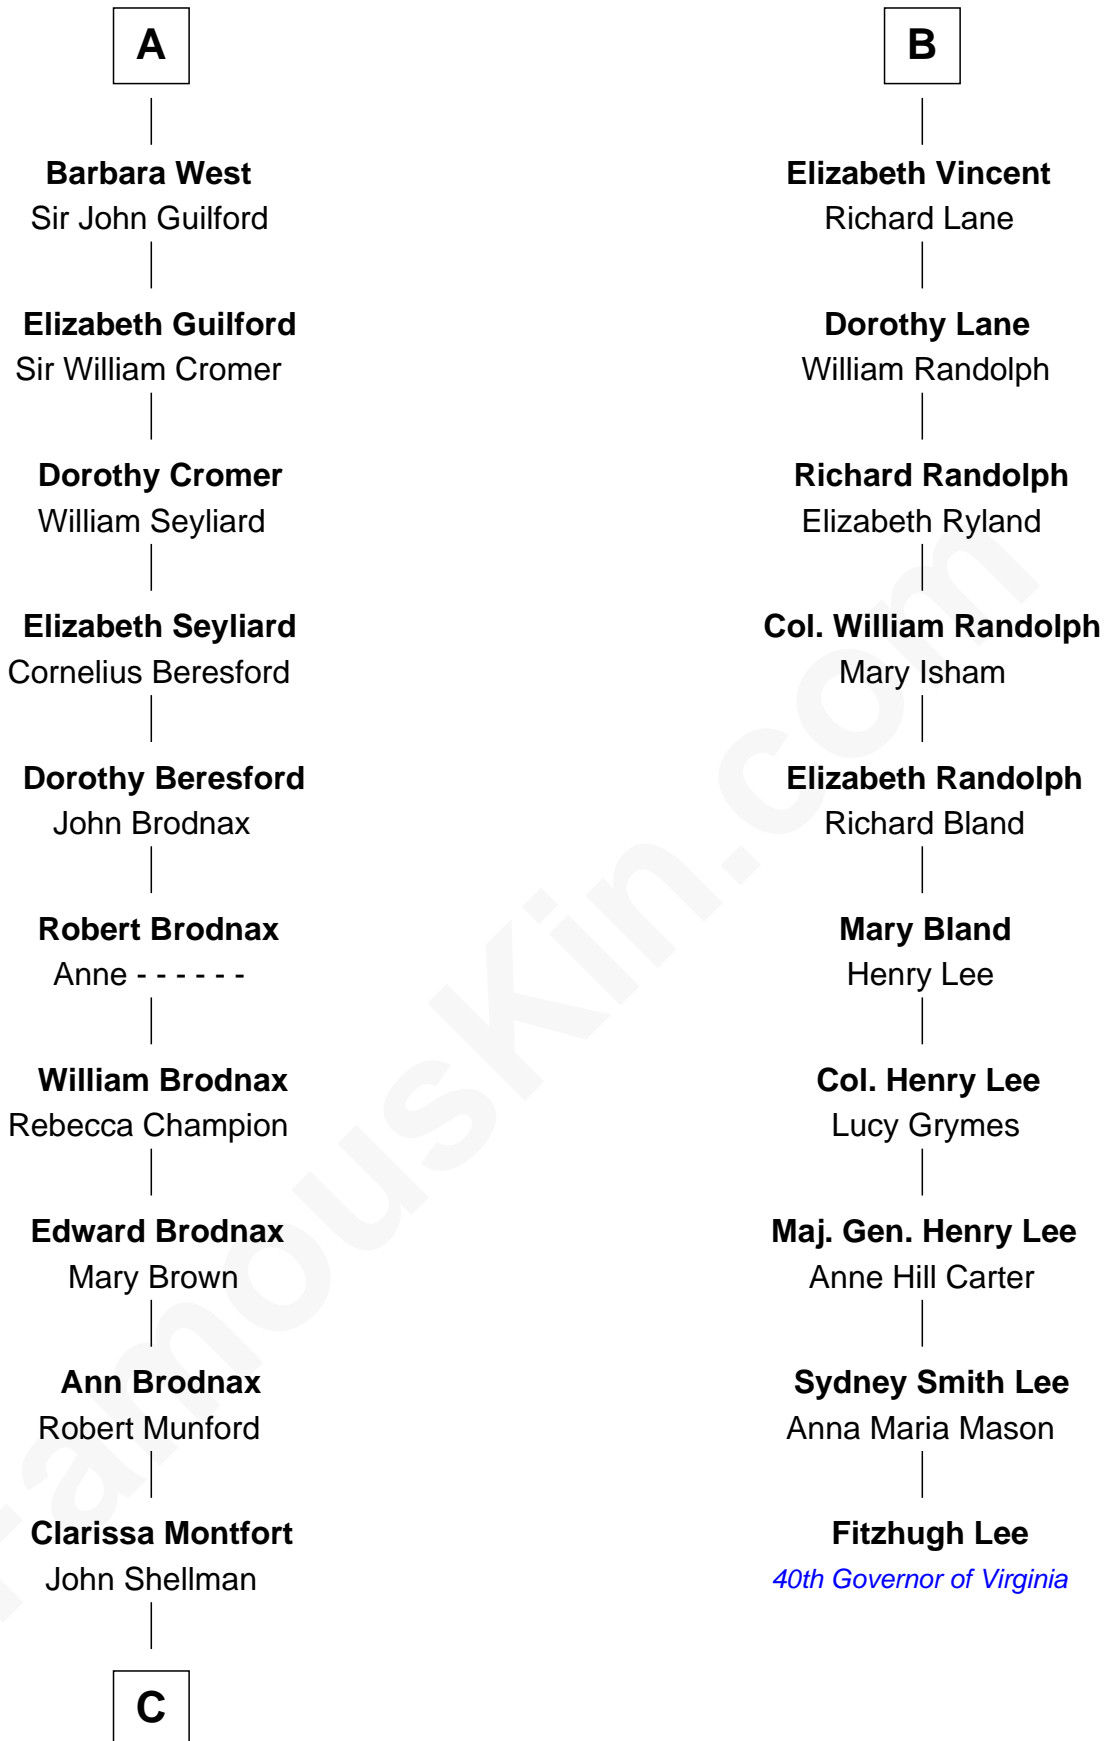

**FamousKin.com**  
**Relationship Chart of**  
**George H. W. Bush**  
*41st U.S. President*

**16th cousin 5 times removed of**  
**Fitzhugh Lee**  
*40th Governor of Virginia*

**C**

—  
**Susan Montfort Shellman**

Samuel Howard Fay

—  
**Harriet Eleanor Fay**

Rev. James Smith Bush

—  
**Samuel Prescott Bush**

Flora Sheldon

—  
**Prescott Sheldon Bush**

Dorothy Wear Walker

—  
**George H. W. Bush**

*41st U.S. President*