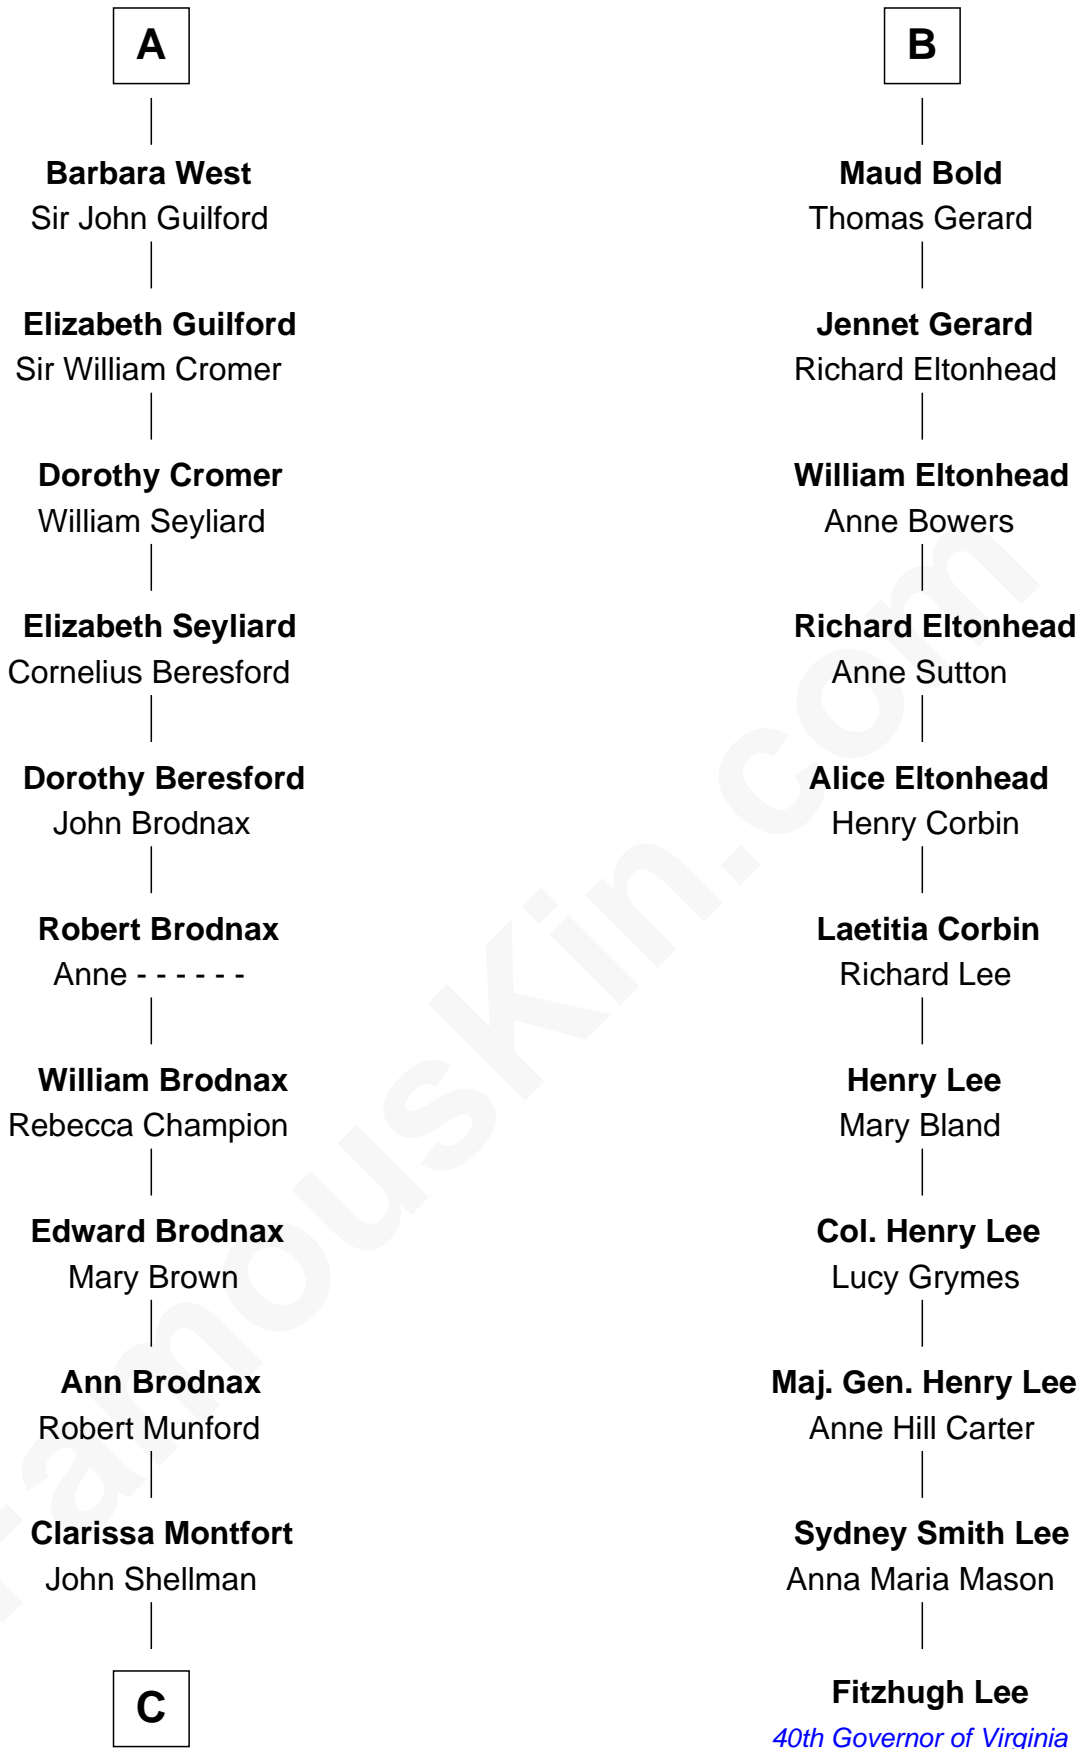

**FamousKin.com**  
**Relationship Chart of**  
**George H. W. Bush**  
*41st U.S. President*

**17th cousin 4 times removed of**  
**Fitzhugh Lee**  
*40th Governor of Virginia*

**Sir Patrick de Chaworth**  
 Isabella de Beauchamp

**Maud de Chaworth**  
 Henry Plantagenet

**Joan of Lancaster**  
 John de Mowbray

**Eleanor Mowbray**  
 Roger de la Warre

**Joan de la Warre**  
 Sir Thomas West

**Sir Reynold West**  
 Margaret Thorley

**Sir Richard West**  
 Katherine Hungerford

**Sir Thomas West**  
 Eleanor Copley

**A**

**Maud de Chaworth**  
 Henry Plantagenet

**Eleanor Plantagenet**  
 Richard Fitzalan

**Sir Richard Fitzalan**  
 Elizabeth de Bohun

**Elizabeth Fitzalan**  
 Sir Robert Goushill

**Joan Goushill**  
 Sir Thomas Stanley

**Katherine Stanley**  
 Sir John Savage

**Dulcia Savage**  
 Sir Henry Bold

**B**

C

—  
**Susan Montfort Shellman**

Samuel Howard Fay