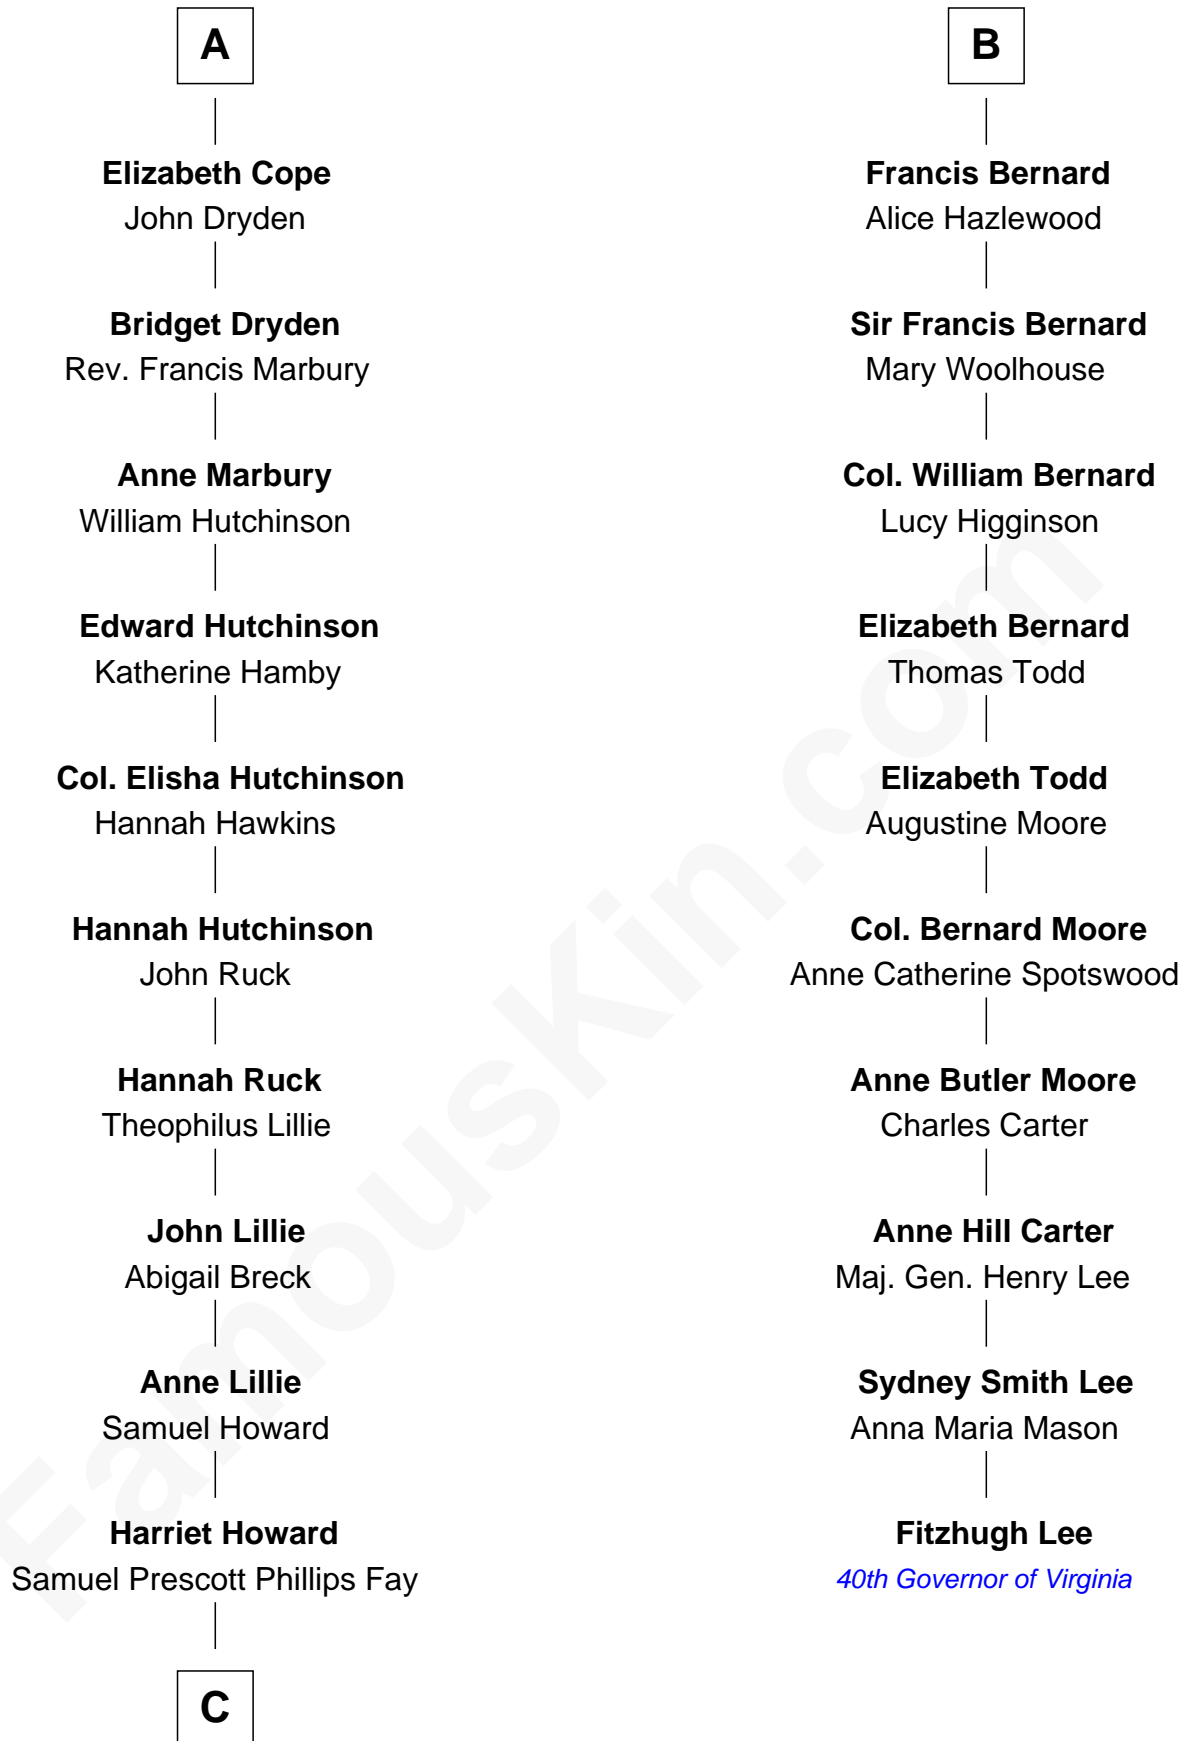

FamousKin.com
Relationship Chart of
George H. W. Bush
41st U.S. President

16th cousin 5 times removed of
Fitzhugh Lee
40th Governor of Virginia

Margaret de Audley
 Ralph de Stafford

C

—
Samuel Howard Fay
Susan Montfort Shellman

—
Harriet Eleanor Fay
Rev. James Smith Bush

—
Samuel Prescott Bush
Flora Sheldon

—
Prescott Sheldon Bush
Dorothy Wear Walker

—
George H. W. Bush
41st U.S. President

FamousKin.com