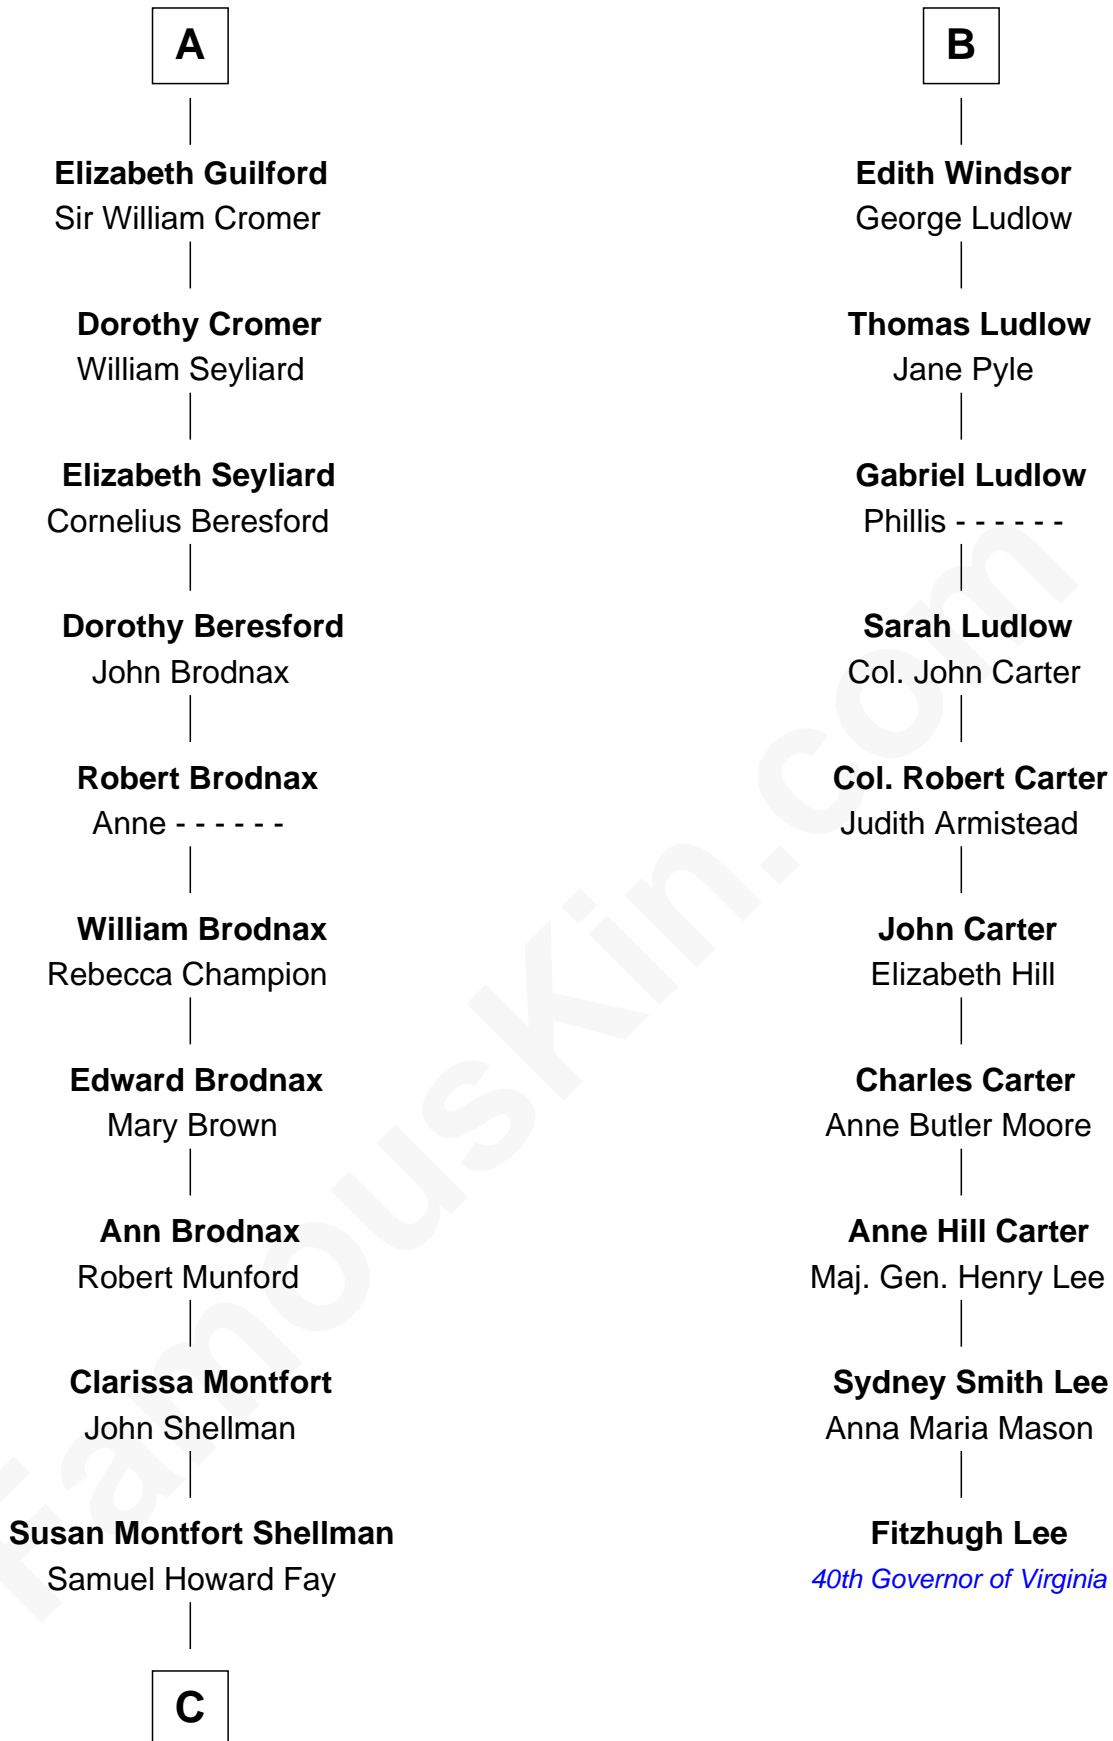

FamousKin.com
Relationship Chart of
George H. W. Bush
41st U.S. President

16th cousin 4 times removed of
Fitzhugh Lee
40th Governor of Virginia

Sir Hugh de Courtenay
 Agnes de St. John

Sir Thomas de Courtenay
 Muriel de Moels

Margaret Courtenay
 Thomas Peverell

Katherine Peverell
 Sir Walter Hungerford

Sir Robert Hungerford
 Margaret Botreaux

Katherine Hungerford
 Sir Richard West

Sir Thomas West
 Eleanor Copley

Barbara West
 Sir John Guilford

A

Sir Hugh de Courtenay
 Margaret de Bohun

Elizabeth de Courtenay
 Sir Andrew Luttrell

Sir Hugh Luttrell
 Catherine de Beaumont

Elizabeth Luttrell
 John Stratton

Elizabeth Stratton
 John Andrews

Elizabeth Andrews
 Sir Thomas de Windsor

Sir Andrews de Windsor
 Elizabeth Blount

B

C

—
Harriet Eleanor Fay
Rev. James Smith Bush

—
Samuel Prescott Bush
Flora Sheldon

—
Prescott Sheldon Bush
Dorothy Wear Walker

—
George H. W. Bush
41st U.S. President