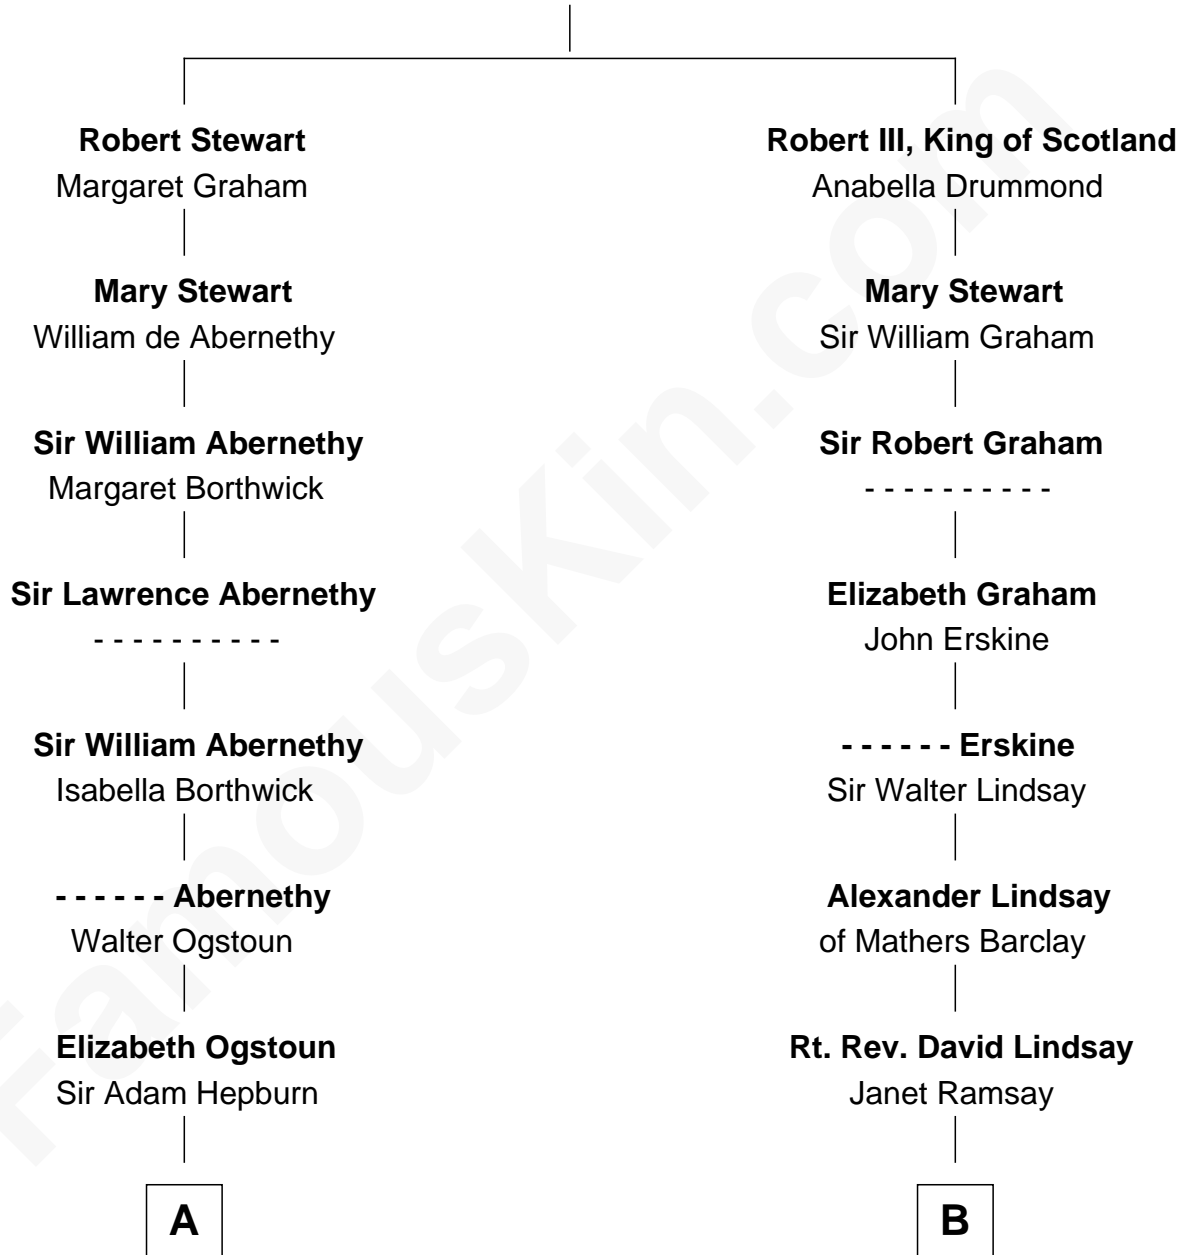

FamousKin.com
Relationship Chart of
George H. W. Bush
41st U.S. President

15th cousin 6 times removed of
Fitzhugh Lee
40th Governor of Virginia

Elizabeth Mure
 Robert II, King of Scotland

C

Cortland Philip Livingston Butler

Elizabeth Slade Pierce

Mary Elizabeth Butler

Robert Emmet Sheldon

Flora Sheldon

Samuel Prescott Bush

Prescott Sheldon Bush

Dorothy Wear Walker

George H. W. Bush

41st U.S. President

FamousKin.com