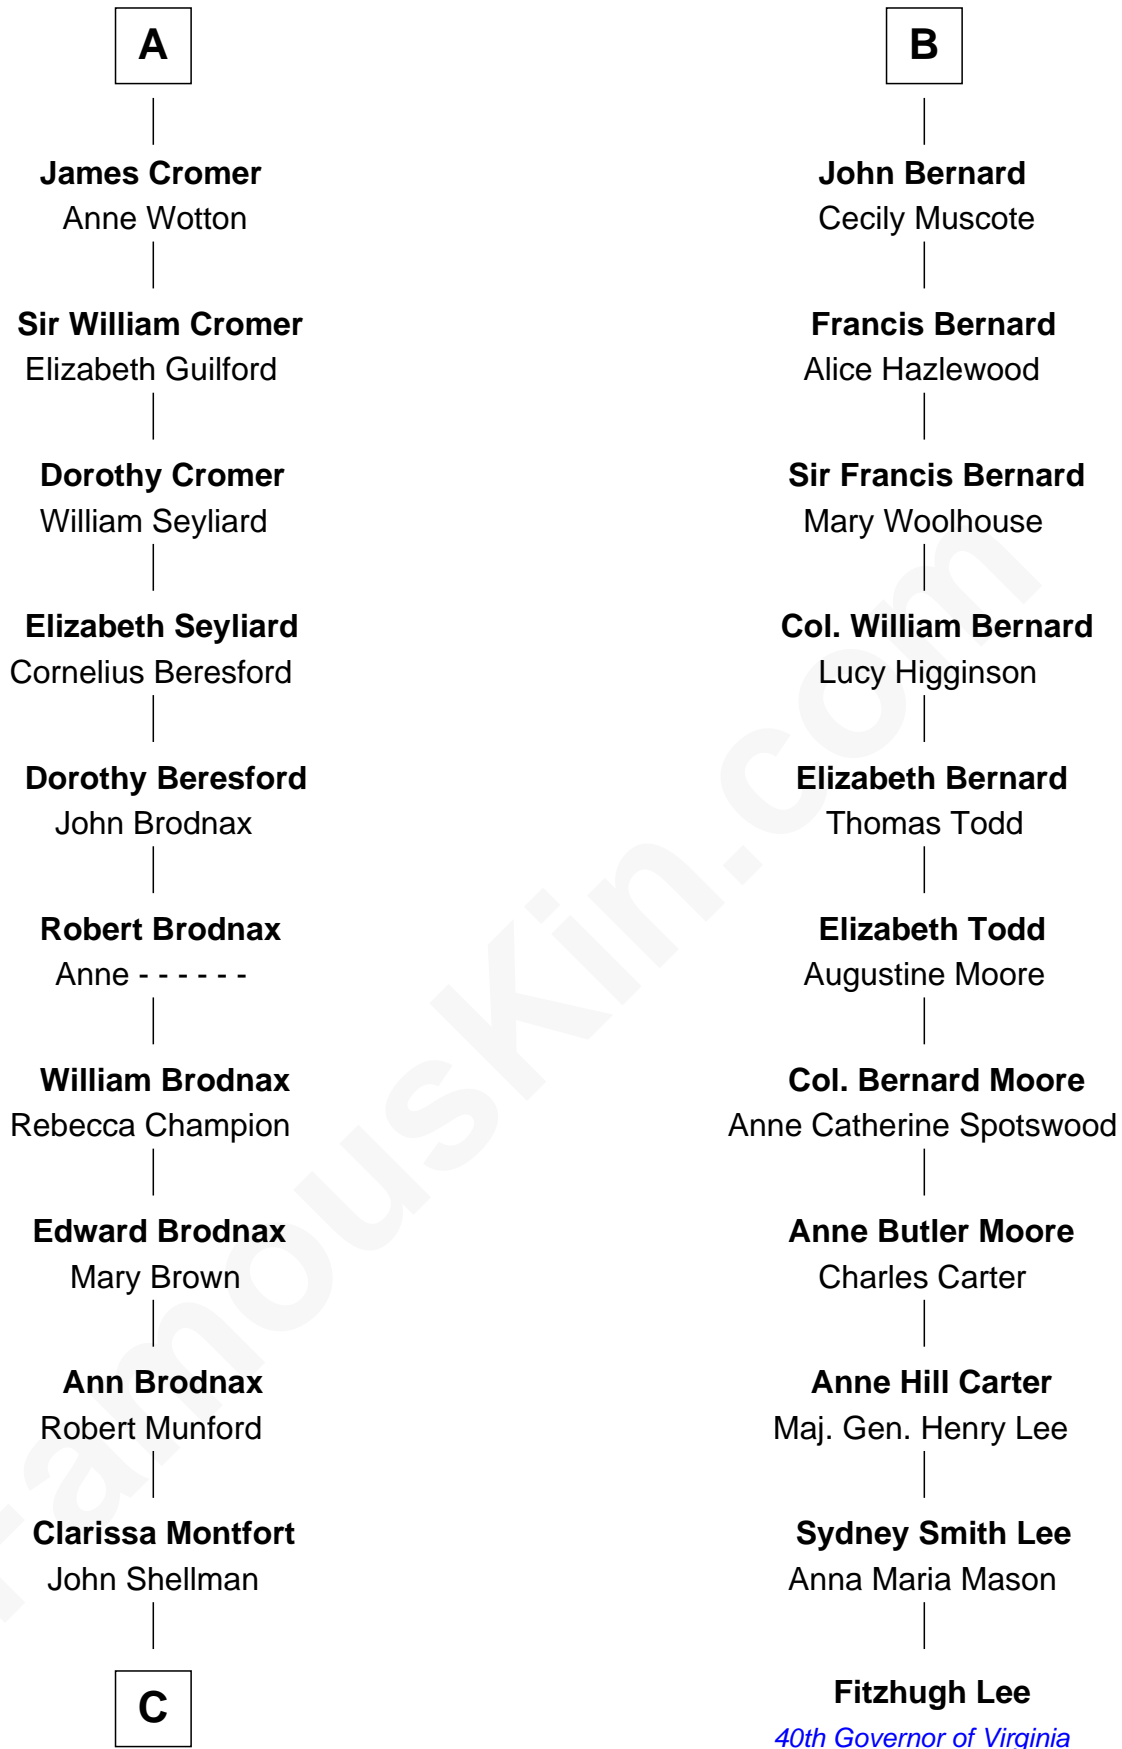

FamousKin.com
Relationship Chart of
George H. W. Bush
41st U.S. President

17th cousin 4 times removed of
Fitzhugh Lee
40th Governor of Virginia

C

—
Susan Montfort Shellman

Samuel Howard Fay

—
Harriet Eleanor Fay

Rev. James Smith Bush

—
Samuel Prescott Bush

Flora Sheldon

—
Prescott Sheldon Bush

Dorothy Wear Walker

—
George H. W. Bush

41st U.S. President

FamousKin.com