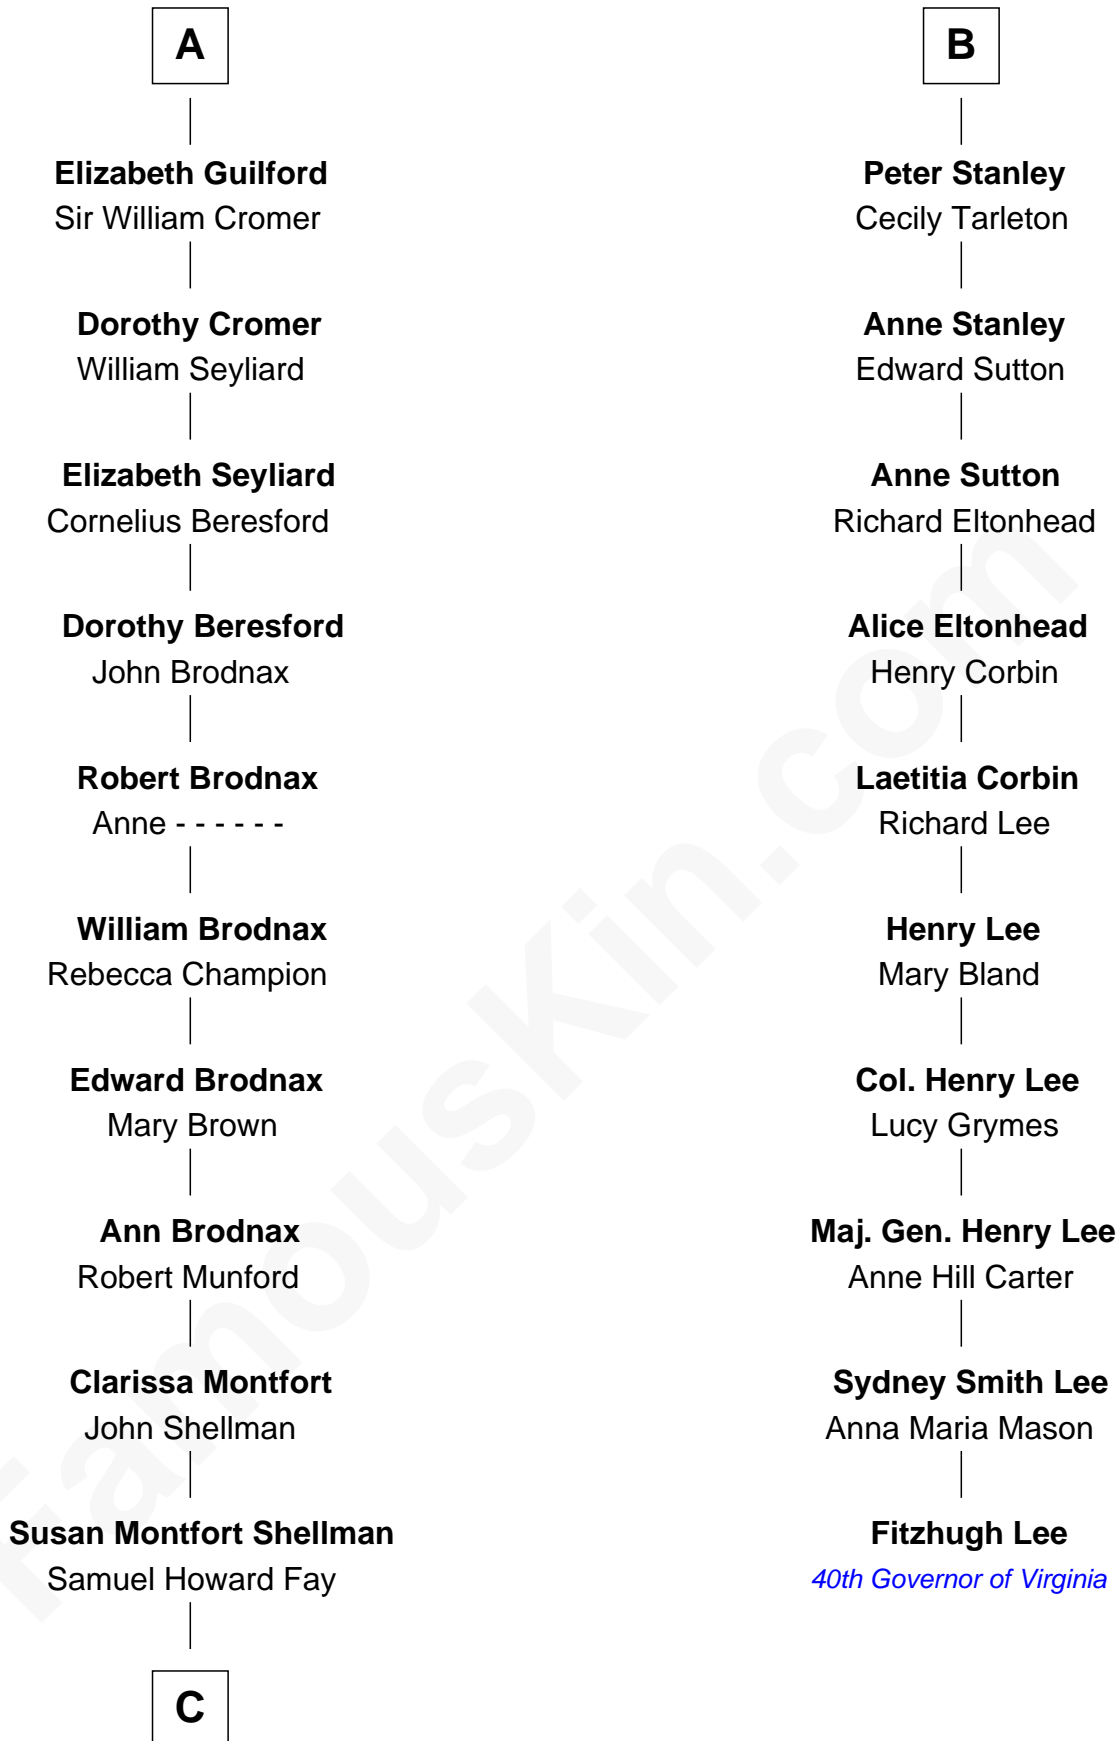

FamousKin.com
Relationship Chart of
George H. W. Bush
41st U.S. President

16th cousin 4 times removed of
Fitzhugh Lee
40th Governor of Virginia

Sir Robert de Holland
 Maude la Zouche

C

—
Harriet Eleanor Fay
Rev. James Smith Bush

—
Samuel Prescott Bush
Flora Sheldon

—
Prescott Sheldon Bush
Dorothy Wear Walker

—
George H. W. Bush
41st U.S. President

FamousKin.com