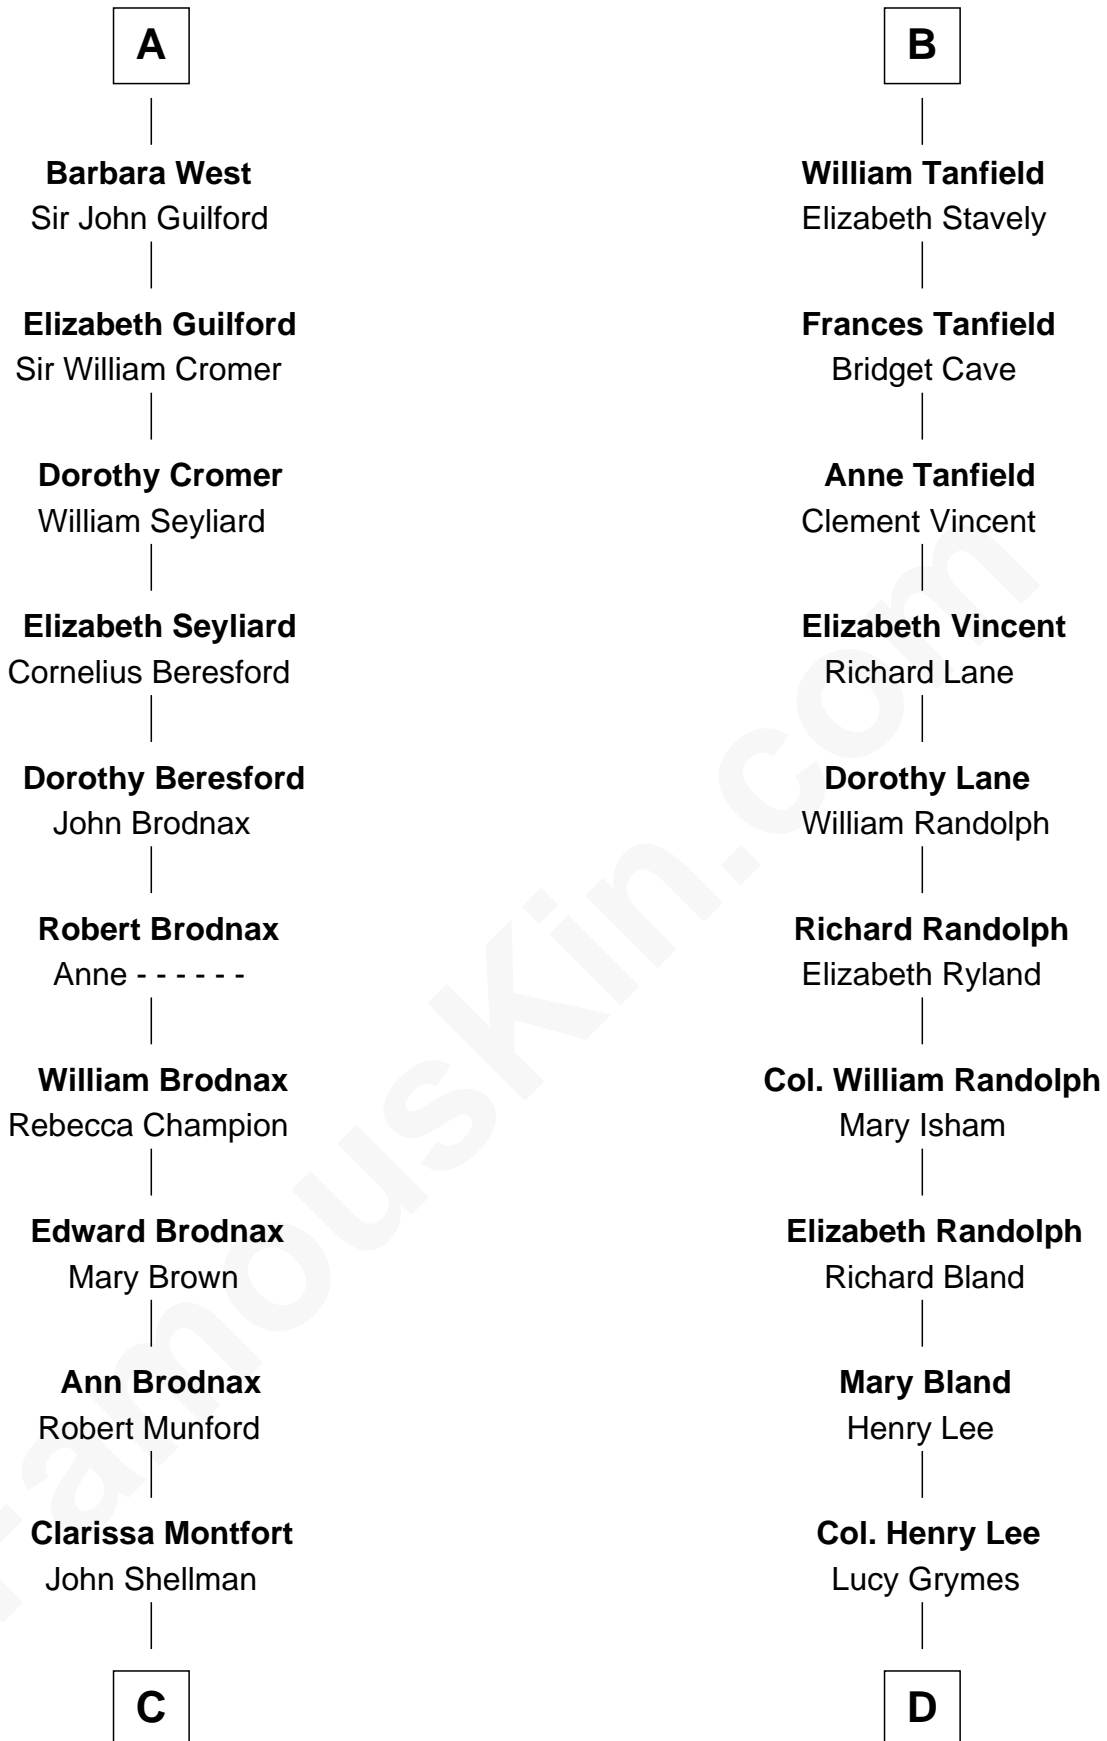

FamousKin.com
Relationship Chart of
George H. W. Bush
41st U.S. President

19th cousin 2 times removed of
Fitzhugh Lee
40th Governor of Virginia

William de Braiose

C

Susan Montfort Shellman

Samuel Howard Fay

Harriet Eleanor Fay

Rev. James Smith Bush

Samuel Prescott Bush

Flora Sheldon

Prescott Sheldon Bush

Dorothy Wear Walker

George H. W. Bush

41st U.S. President